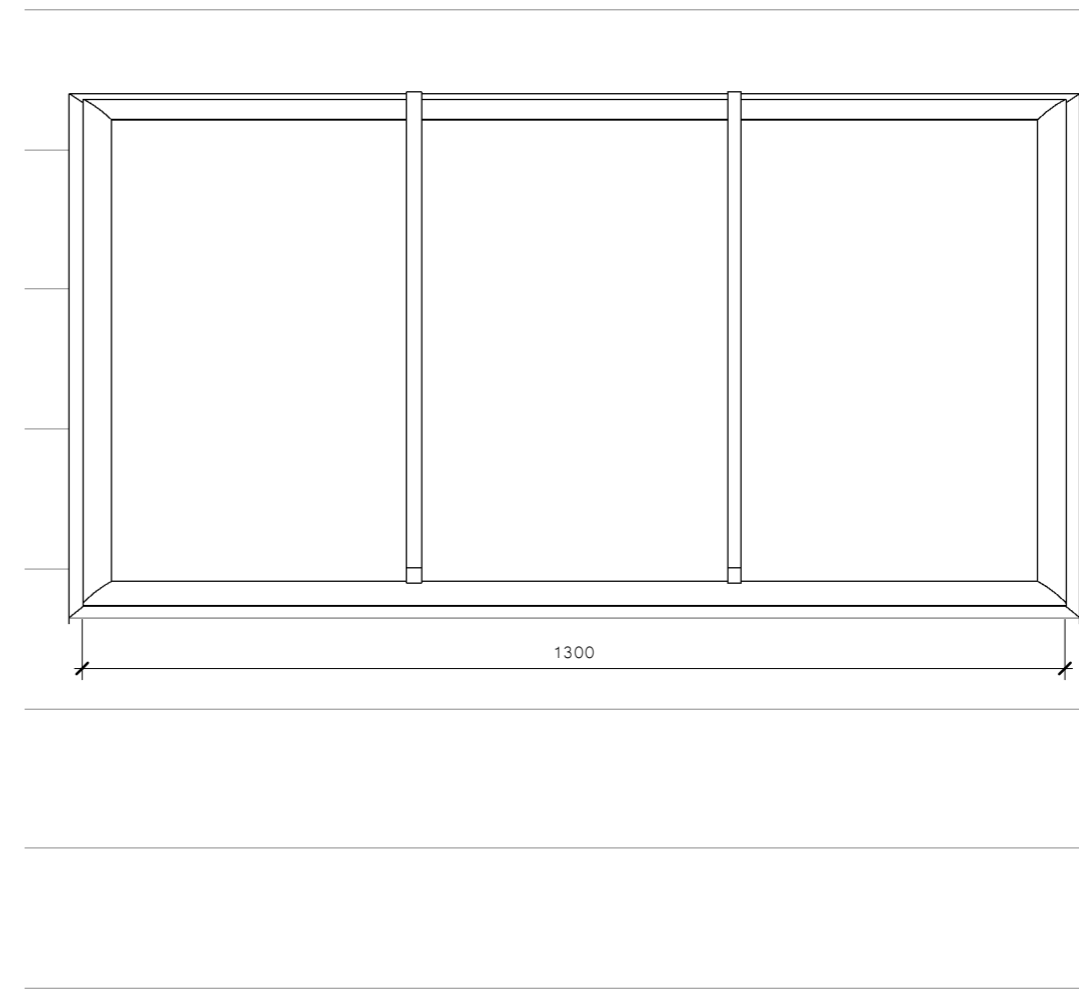

**1** Rooflight - Section  
1:5

**2** Rooflight - Plan  
1:10

Rev.	Description	Date

project 78-80 The Hundred  
Romsey  
SO51 8BX

client Brightbeech Ltd.

drawing Rooflight Details

date Aug 2023

scale 1@10/1:5 @A2

job 2049

dwg T-613 rev.

**crafted**  
**architects** RIBA

410 The Grange, Romsey Road, Michelmersh, Romsey, SO51 0AE 01794 400311 jules@craftedarchitects.co.uk  
This drawing is copyright of Crafted Architects Ltd.