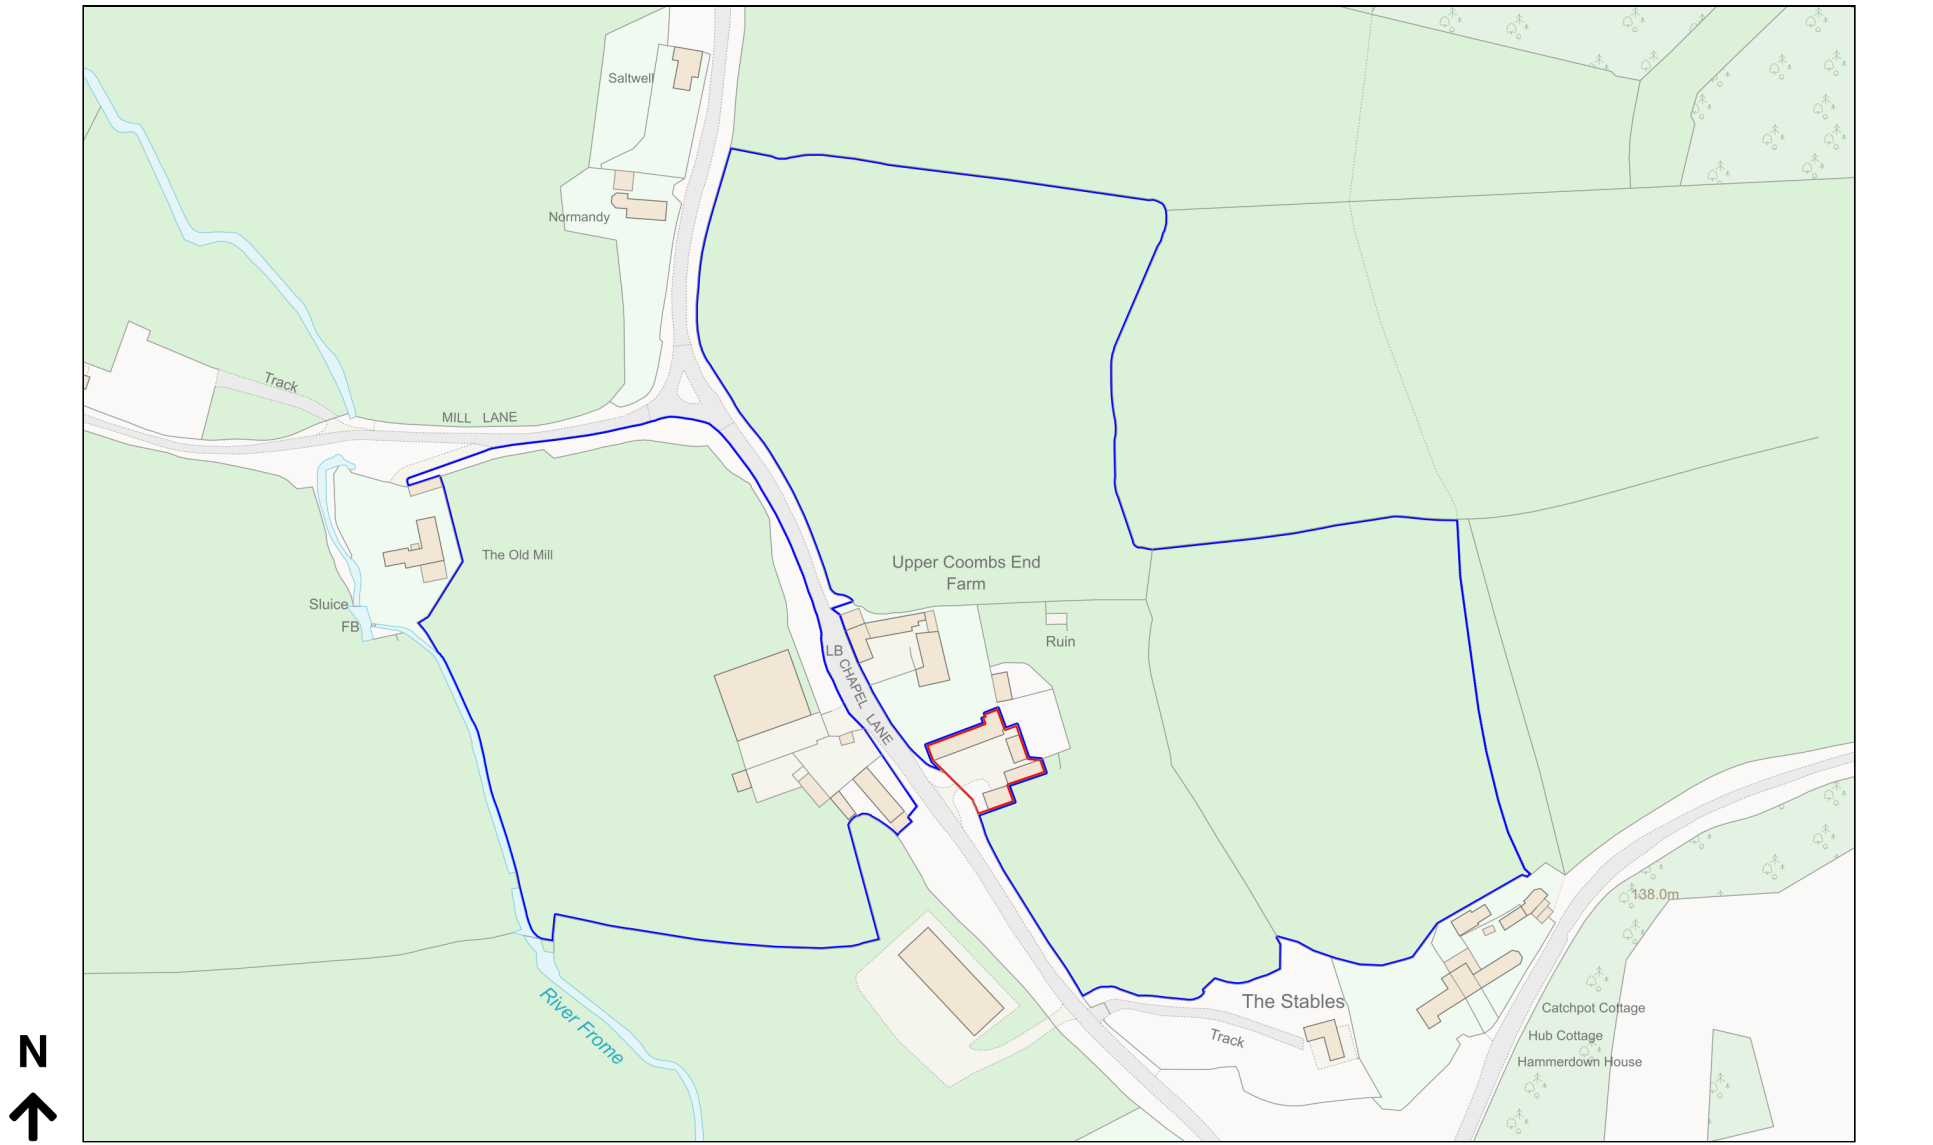

Location Plan

Site Address: Upper Coombs End Farm, Chapel Lane, Old Sodbury, BS37 6SQ

Date Produced: 25-Oct-2023

Scale: 1:2500 @A4

Planning Portal Reference: PP-12348574v1