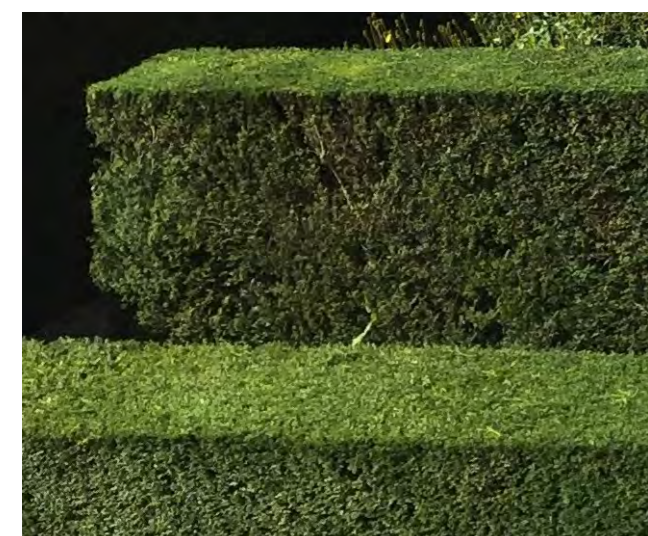

WILLOW COTTAGE - REAR GARDEN PLANTING PRECEDENTS

BOWLES & WYER

Amelanchier lamarckii

Acer platanoides

Acer palmatum

Liquidambar styraciflua

Fagus sylvatica

WILLOW COTTAGE - REAR GARDEN PLANTING PALETTE TREE'S

BOWLES & WYER

STRUCTURE

Ilex crenata

Euphorbia wulfenii

Sarcococca confusa

Skimmia x confusa 'Kew Green'

Taxus baccata hedge

Lavandula angustifolia