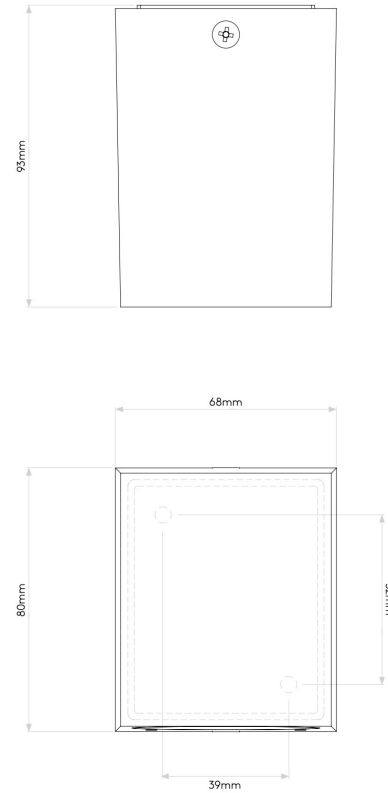

S4 – Spike Mounted Spotlight to Trees

S5 – Planting Bed Light

S5 – Planting Bed Light with Bird Feeder

U1 – Inground Uplighter to Wash Facade

W1 – Wall Recessed Step Lighter

W2 – Wall Mounted Amenity Lighting