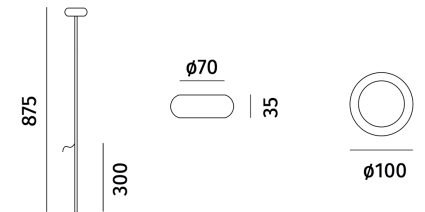

S5 – Planting Bed Light with Bird Feeder