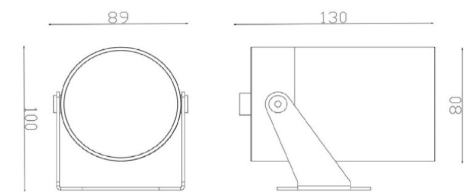

LONDON LIGHTWORKS

Willow Cottage Landscape

LIGHTING DESIGN PROPOSAL

19/10/2023

S1 – Tree Moonlighter

+ Tree Strap Accessory

S2 – Spike Mounted Uplighter to Wash Facade

S3 – Spike Mounted Step Lighter