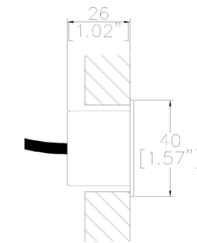

S4 – Spike Mounted Spotlight to Trees

S5 – Planting Bed Light

S5 – Planting Bed Light with Bird Feeder

U1 – Inground Uplighter to Wash Facade

W1 – Wall Recessed Step Lighter

W2 – Wall Mounted Amenity Lighting