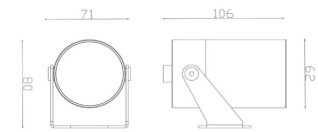

S4 – Spike Mounted Spotlight to Trees