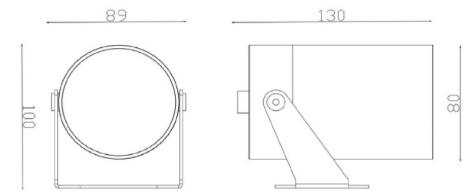

LONDON LIGHTWORKS

Willow Cottage Landscape

LIGHTING DESIGN PROPOSAL

19/10/2023

S1 – Tree Moonlighter

+ Tree Strap Accessory

S2 – Spike Mounted Uplighter to Wash Facade

S3 – Spike Mounted Step Lighter