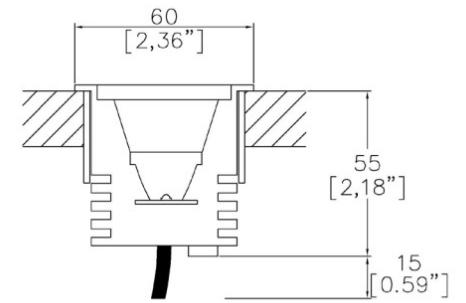

S4 – Spike Mounted Spotlight to Trees

S5 – Planting Bed Light

S5 – Planting Bed Light with Bird Feeder

U1 – Inground Uplighter to Wash Facade

W1 – Wall Recessed Step Lighter

W2 – Wall Mounted Amenity Lighting