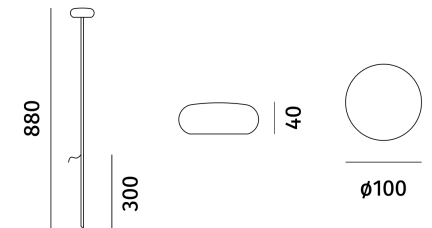

S5 – Planting Bed Light