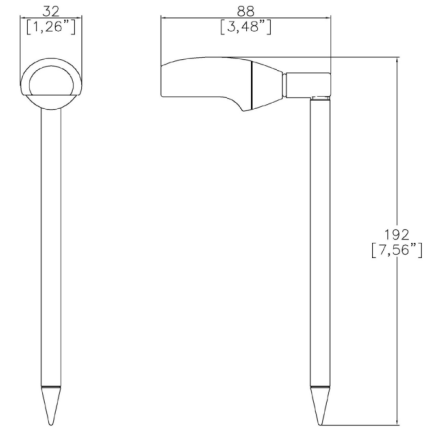

LONDON LIGHTWORKS

Willow Cottage Landscape

LIGHTING DESIGN PROPOSAL

19/10/2023

S1 – Tree Moonlighter

+ Tree Strap Accessory

S2 – Spike Mounted Uplighter to Wash Facade

S3 – Spike Mounted Step Lighter