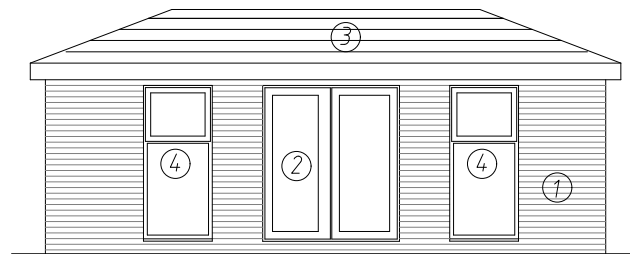

Proposed Garden Store 1:50 Scale

Proposed Garden Store Roof Plan

Materials Schedule

- ① Proposed facing brickwork to match existing house
- ② New White UPVC Doors
- ③ Proposed tiled pitch roof to match existing
- ④ New White UPVC Windows

Proposed Front Elevation

Proposed Rear Elevation

Proposed Side Elevation

Proposed Side Elevation

1 : 100

Project Title:
7 Wynn Road
Wolverhampton
WV4 4AJ

For: Jaspal Grewal

PLANNING			
Drawing Title: PROPOSED OUT BUILDING			
Scale:	Date:	Drawn:	Checked:
1:50@A3	Aug 2023	CH	MD
Drawing No:			Revision
07_012			/