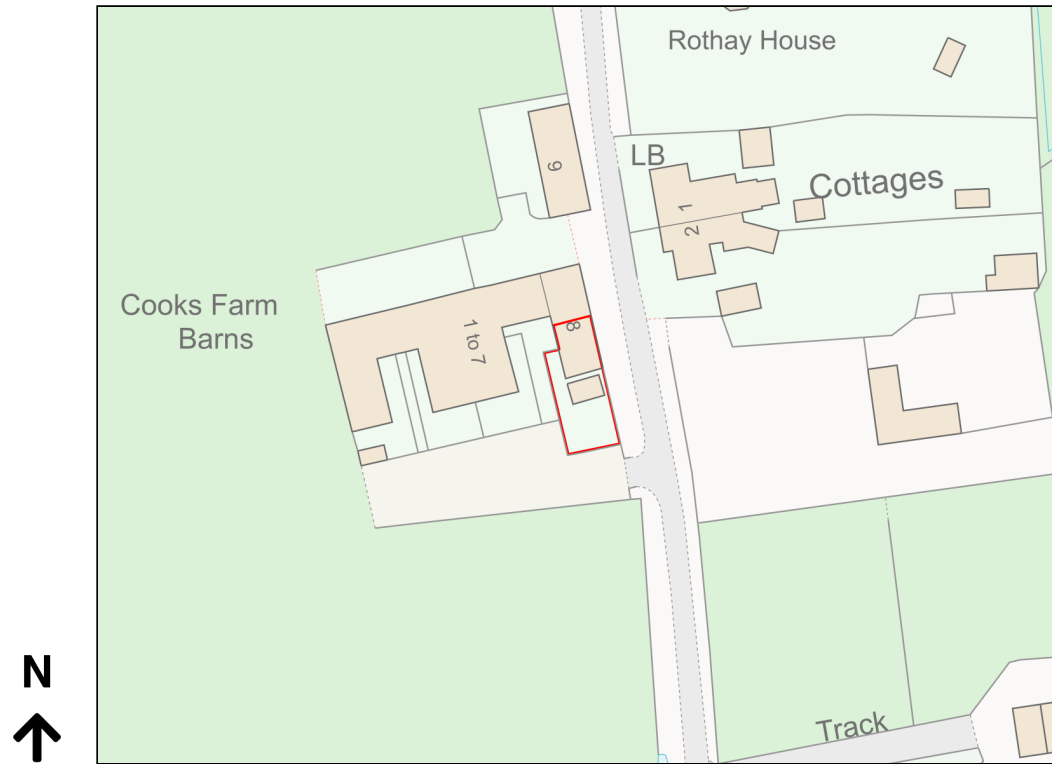

Location Plan

Site Address: Barn 8, Cooks Farm, Rectory Road, Suffield, NR11 7EW

Date Produced: 28-Sep-2023

Scale: 1:1250 @A4

Planning Portal Reference: PP-12493402v1