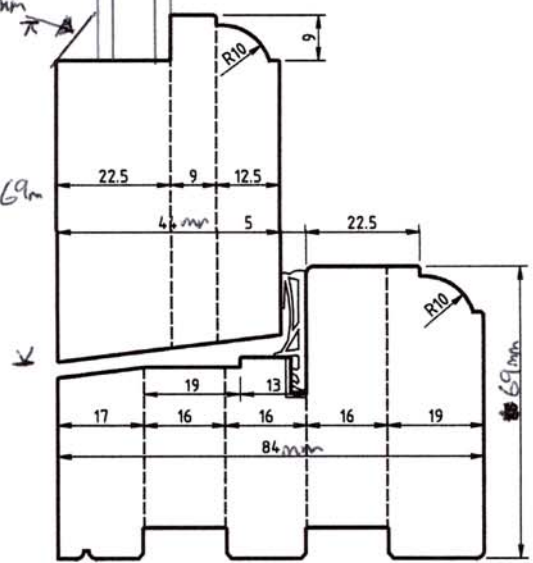

Client **Stott Thompson**

Job

1 X Window - WG01

HERITAGE CASEMENT 84/44

12mm Slimline Double Glazed Unit
(4x4x4)

9mm x 9mm
GLAZING
BEAD
TO LOCK
LIKE
POTTY CASE

B-B