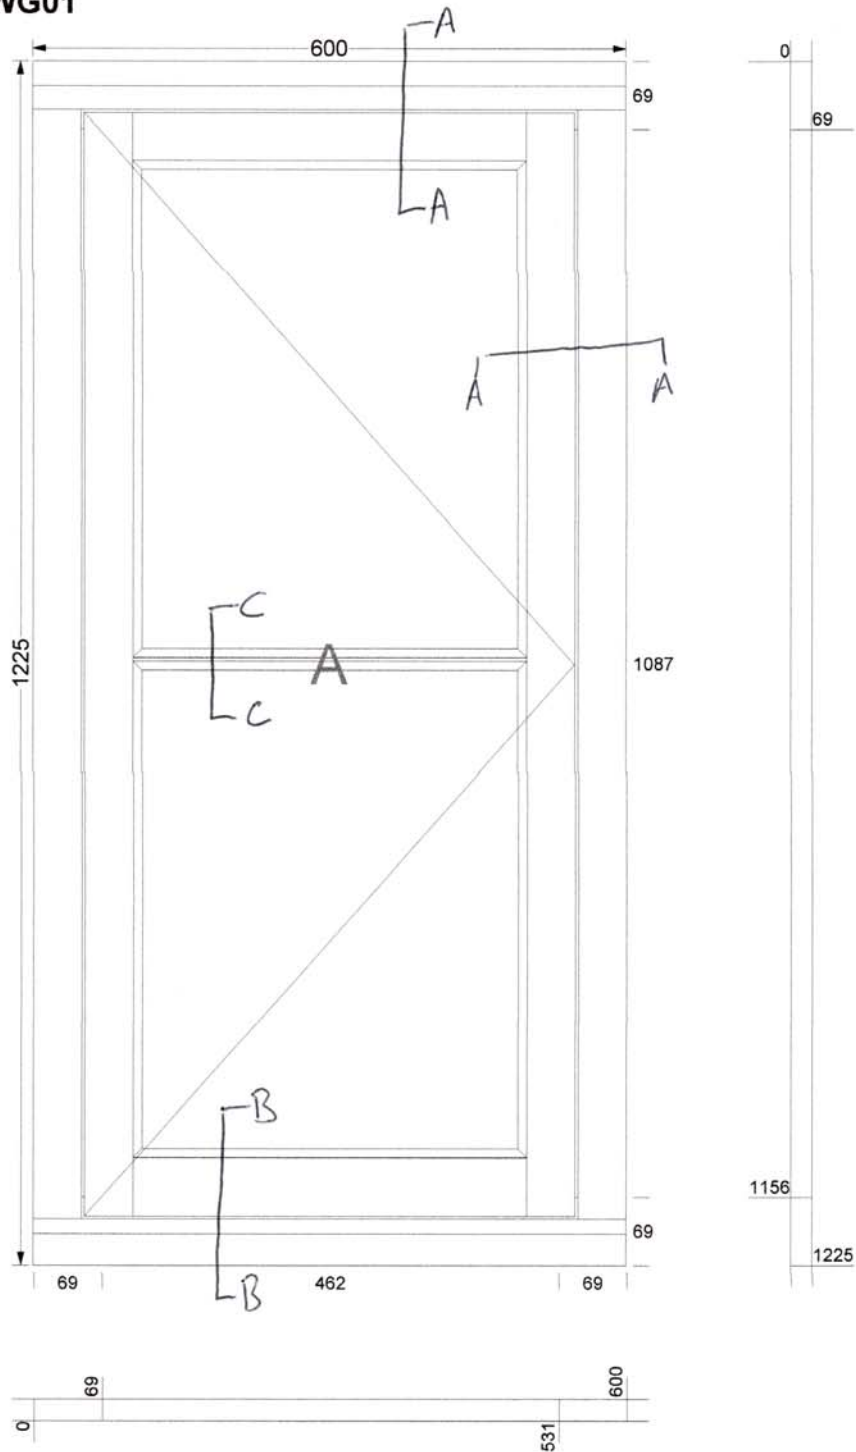

Client **Stott Thompson**

Job

1 X Window - WG01

HERITAGE CASEMENT 84/44

12mm Slimline Double Glazed Unit
(4x4x4)

9mm x 9mm
GLAZING
BEAD
TO LOCK
LIKE
POTTY CASE

B-B