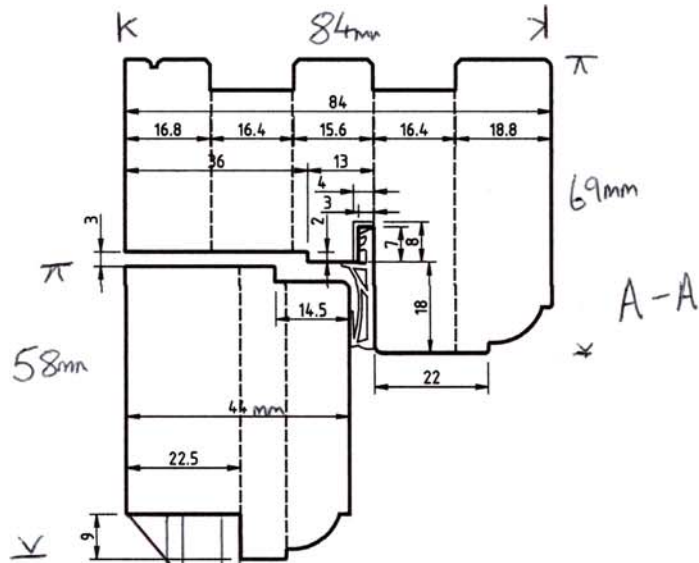

Client **Stott Thompson**

Job

1 X Window - WG01

HERITAGE CASEMENT 84/44

12mm Slimline Double Glazed Unit
(4x4x4)

9mm x 9mm
GLAZING
BEAD
TO LOCK
LIKE
POTTY CASE

B-B