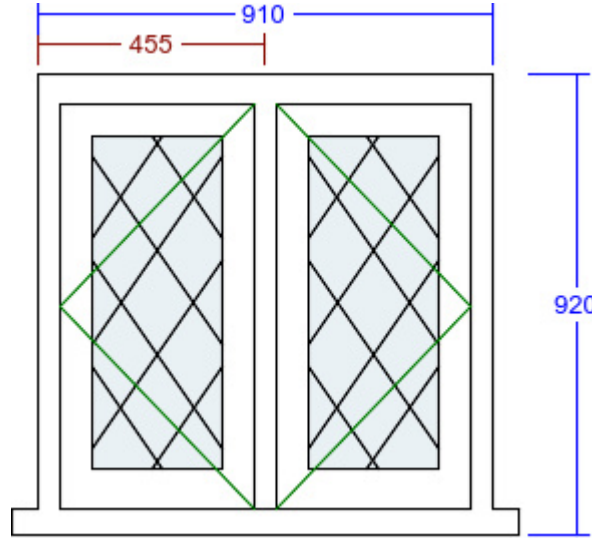

VIEWED FROM OUTSIDE. POINT OF ARROW DENOTES HINGE POSITION.

Width (mm)	1630	Head Drip	Yes	Glass Pattern	Clear
Height (mm)	1040	Head Drip Horns	No	Glass Type	4mm Annealed
Frame Head Size	75mm	Factory Fit Head Drip	Yes	Glazing Features	Diamond Leaded Lights (145mm x 210mm)
Feature Mould	Ovolo	Add Ons Required	No	Lead Profile	Oval
Style Option	Dummy Sash	Trickle Vent Quantity	1	Lead Size	6mm
Equalise Glass Widths	Yes	Trickle Vent Size	EA 3000	Lead Joints	Overlay
Colour	Dark Oak	Trickle Vent Location	Head of Frame	Lead Finish	Standard
Cill	145mm x 68mm (Ext 55mm x 38mm)	External Grille Colour	Brown	Handle	Monkeytail - Black
Cill Species	Engineered Meranti	Window Board Required	No	Peg Stay Alignment	Opening end pointing to handle
Cill Horns	50mm Each Side			Peg Stay	Monkeytail - Black
Factory Fit Cill	Yes			Dummy Hinges	None
				Hinge System	Pivot with Seigenia locks
				FSC Certified	No

Item: 4

FLUSH CASEMENT WINDOW IN MERANTI

Quantity: 1

Style: DL21

Item Reference: Middle Bedroom

Quote Ref: 456/3 V3

Key Features:

Associated Trims:

11. Flat - 20x150 2350mm

Detailed Specification:

VIEWED FROM OUTSIDE. POINT OF ARROW DENOTES HINGE POSITION.

Width (mm)	910	Head Drip	Yes	Glass Pattern	Clear
Height (mm)	920	Head Drip Horns	No	Glass Type	4mm Annealed
Frame Head Size	75mm	Factory Fit Head Drip	Yes	Glazing Features	Diamond Leaded Lights (145mm x 210mm)
Feature Mould	Ovolo	Add Ons Required	No	Lead Profile	Oval
Floating Mullion	No	Trickle Vent Quantity	1	Lead Size	6mm
Equalise Glass Widths	Yes	Trickle Vent Size	EA 3000	Lead Joints	Overlay
Colour	Dark Oak	Trickle Vent Location	Head of Frame	Lead Finish	Standard
Cill	145mm x 68mm (Ext 55mm x 38mm)	External Grille Colour	Brown	Handle	Monkeytail - Black
Cill Species	Engineered Meranti	Window Board Required	No	Peg Stay Alignment	Opening end pointing to handle
Cill Horns	50mm Each Side			Peg Stay	Monkeytail - Black
Factory Fit Cill	Yes			Dummy Hinges	None
				Hinge System	Pivot with Seigenia locks
				FSC Certified	No