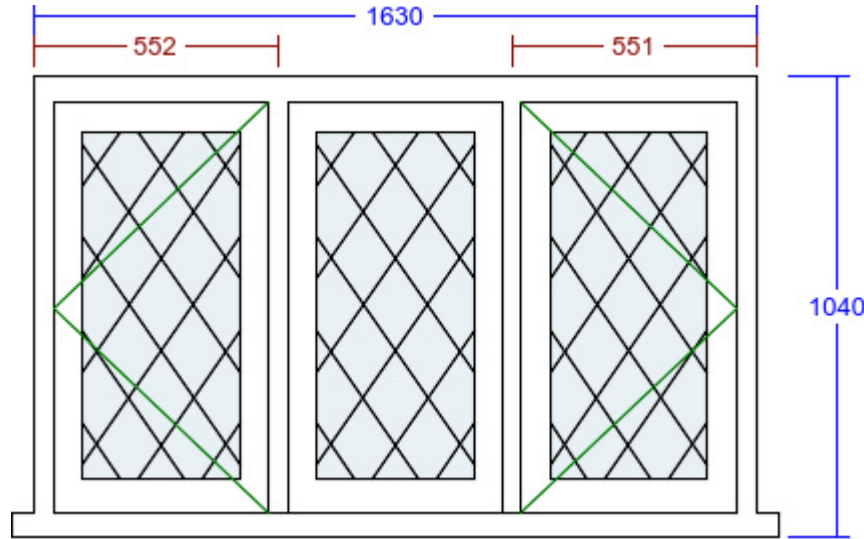

Item: 3

FLUSH CASEMENT WINDOW IN MERANTI

Quantity: 1

Style: DL47

Item Reference: Lounge

Quote Ref: 456/3 V3

Key Features:

Detailed Specification:

VIEWED FROM OUTSIDE. POINT OF ARROW DENOTES HINGE POSITION.

Width (mm)	1630	Head Drip	Yes	Glass Pattern	Clear
Height (mm)	1040	Head Drip Horns	No	Glass Type	4mm Annealed
Frame Head Size	75mm	Factory Fit Head Drip	Yes	Glazing Features	Diamond Leaded Lights (145mm x 210mm)
Feature Mould	Ovolo	Add Ons Required	No	Lead Profile	Oval
Style Option	Dummy Sash	Trickle Vent Quantity	1	Lead Size	6mm
Equalise Glass Widths	Yes	Trickle Vent Size	EA 3000	Lead Joints	Overlay
Colour	Dark Oak	Trickle Vent Location	Head of Frame	Lead Finish	Standard
Cill	145mm x 68mm (Ext 55mm x 38mm)	External Grille Colour	Brown	Handle	Monkeytail - Black
Cill Species	Engineered Meranti	Window Board Required	No	Peg Stay Alignment	Opening end pointing to handle
Cill Horns	50mm Each Side			Peg Stay	Monkeytail - Black
Factory Fit Cill	Yes			Dummy Hinges	None
				Hinge System	Pivot with Seigenia locks
				FSC Certified	No