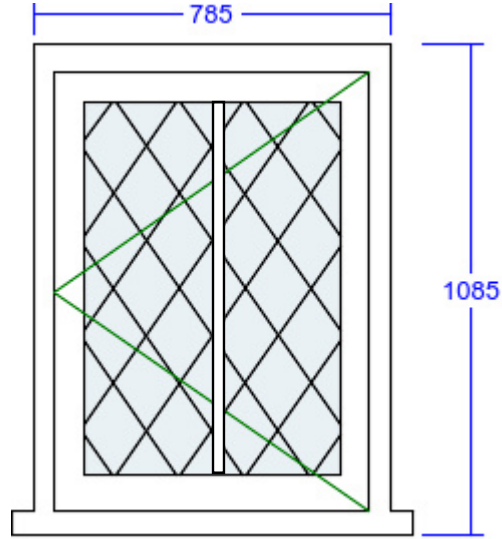

Item: 1

FLUSH CASEMENT WINDOW IN MERANTI (SPECIAL)

Quantity: 1

Style: DL2

Item Reference: Kitchen 1

Quote Ref: 456/3 V3

Key Features:

Detailed Specification:

VIEWED FROM OUTSIDE. POINT OF ARROW DENOTES HINGE POSITION.

Width (mm)	785	Head Drip	Yes	Glass Pattern	Clear
Height (mm)	1085	Head Drip Horns	No		
Frame Head Size	75mm	Factory Fit Head Drip	Yes	Glass Type	4mm Annealed/10mm Krypton/4mm Annealed LowE (18mm)
Feature Mould	Ovolo	Add Ons Required	No	Glazing Features	Diamond Leaded Lights (145mm x 210mm)
Colour	Dark Oak	Trickle Vent Quantity	1	Lead Profile	Oval
Cill	145mm x 68mm (Ext 55mm x 38mm)	Trickle Vent Size	EA 3000	Lead Size	6mm
Cill Species	Engineered Meranti	Trickle Vent Location	Head of Frame	Lead Joints	Overlay
Cill Horns	50mm Each Side	External Grille Colour	Brown	Lead Finish	Standard
Factory Fit Cill	Yes	Window Board Required	No	Handle	Monkeytail - Black
				Peg Stay Alignment	Opening end pointing to handle
				Peg Stay	Monkeytail - Black
				Dummy Hinges	None
				Hinge System	Pivot with Seigenia locks
				FSC Certified	No