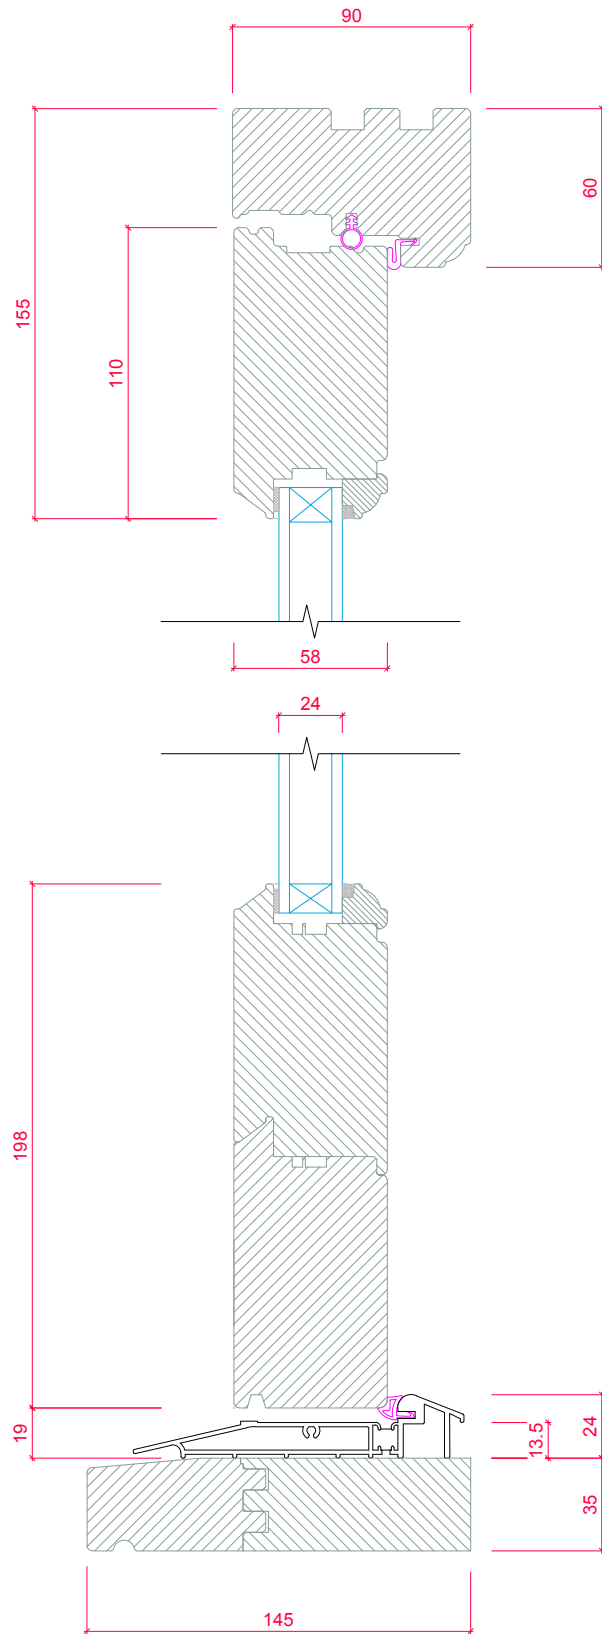

11. Flat - 20x150 2350mm

Detailed Specification:

VIEWED FROM OUTSIDE. POINT OF ARROW DENOTES HINGE POSITION.

Width (mm)	910	Head Drip	Yes	Glass Pattern	Clear
Height (mm)	920	Head Drip Horns	No	Glass Type	4mm Annealed
Frame Head Size	75mm	Factory Fit Head Drip	Yes	Glazing Features	Diamond Leaded Lights (145mm x 210mm)
Feature Mould	Ovolo	Add Ons Required	No	Lead Profile	Oval
Floating Mullion	No	Trickle Vent Quantity	1	Lead Size	6mm
Equalise Glass Widths	Yes	Trickle Vent Size	EA 3000	Lead Joints	Overlay
Colour	Dark Oak	Trickle Vent Location	Head of Frame	Lead Finish	Standard
Cill	145mm x 68mm (Ext 55mm x 38mm)	External Grille Colour	Brown	Handle	Monkeytail - Black
Cill Species	Engineered Meranti	Window Board Required	No	Peg Stay Alignment	Opening end pointing to handle
Cill Horns	50mm Each Side			Peg Stay	Monkeytail - Black
Factory Fit Cill	Yes			Dummy Hinges	None
				Hinge System	Pivot with Seigenia locks
				FSC Certified	No

Detailed Specification:

VIEWED FROM OUTSIDE. POINT OF ARROW DENOTES HINGE POSITION.

Width (mm)	1340	Head Drip	Yes	Glass Pattern	Clear
Height (mm)	910	Head Drip Horns	No	Glass Type	4mm Annealed
Frame Head Size	75mm	Factory Fit Head Drip	Yes	Glazing Features	Diamond Leaded Lights (145mm x 210mm)
Feature Mould	Ovolo	Add Ons Required	No	Lead Profile	Oval
Style Option	Dummy Sash	Trickle Vent Quantity	1	Lead Size	6mm
Equalise Glass Widths	Yes	Trickle Vent Size	EA 3000	Lead Joints	Overlay
Colour	Dark Oak	Trickle Vent Location	Head of Frame	Lead Finish	Standard
Cill	145mm x 68mm (Ext 55mm x 38mm)	External Grille Colour	Brown	Handle	Monkeytail - Black
Cill Species	Engineered Meranti	Window Board Required	No	Peg Stay Alignment	Opening end pointing to handle
Cill Horns	50mm Each Side			Peg Stay	Monkeytail - Black
Factory Fit Cill	Yes			Dummy Hinges	None
				Hinge System	Pivot with Seigenia locks
				FSC Certified	No