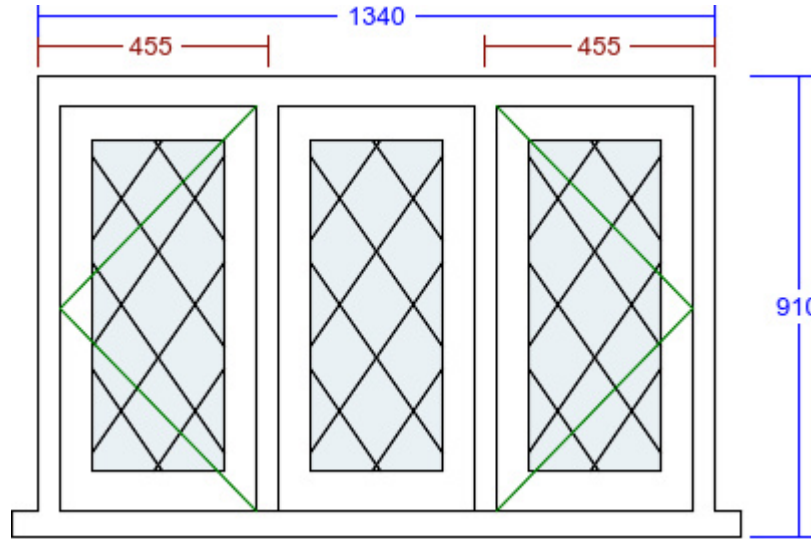

Item: 5

FLUSH CASEMENT WINDOW IN MERANTI

Quantity: 1

Style: DL47

Item Reference: Master Bedroom

Quote Ref: 456/3 V3

Key Features:

Associated Trims:
12. Flat - 20x150 2350mm

Detailed Specification:

VIEWED FROM OUTSIDE. POINT OF ARROW DENOTES HINGE POSITION.

Width (mm)	1340	Head Drip	Yes	Glass Pattern	Clear
Height (mm)	910	Head Drip Horns	No	Glass Type	4mm Annealed
Frame Head Size	75mm	Factory Fit Head Drip	Yes	Glazing Features	Diamond Leaded Lights (145mm x 210mm)
Feature Mould	Ovolo	Add Ons Required	No	Lead Profile	Oval
Style Option	Dummy Sash	Trickle Vent Quantity	1	Lead Size	6mm
Equalise Glass Widths	Yes	Trickle Vent Size	EA 3000	Lead Joints	Overlay
Colour	Dark Oak	Trickle Vent Location	Head of Frame	Lead Finish	Standard
Cill	145mm x 68mm (Ext 55mm x 38mm)	External Grille Colour	Brown	Handle	Monkeytail - Black
Cill Species	Engineered Meranti	Window Board Required	No	Peg Stay Alignment	Opening end pointing to handle
Cill Horns	50mm Each Side			Peg Stay	Monkeytail - Black
Factory Fit Cill	Yes			Dummy Hinges	None
				Hinge System	Pivot with Seigenia locks
				FSC Certified	No