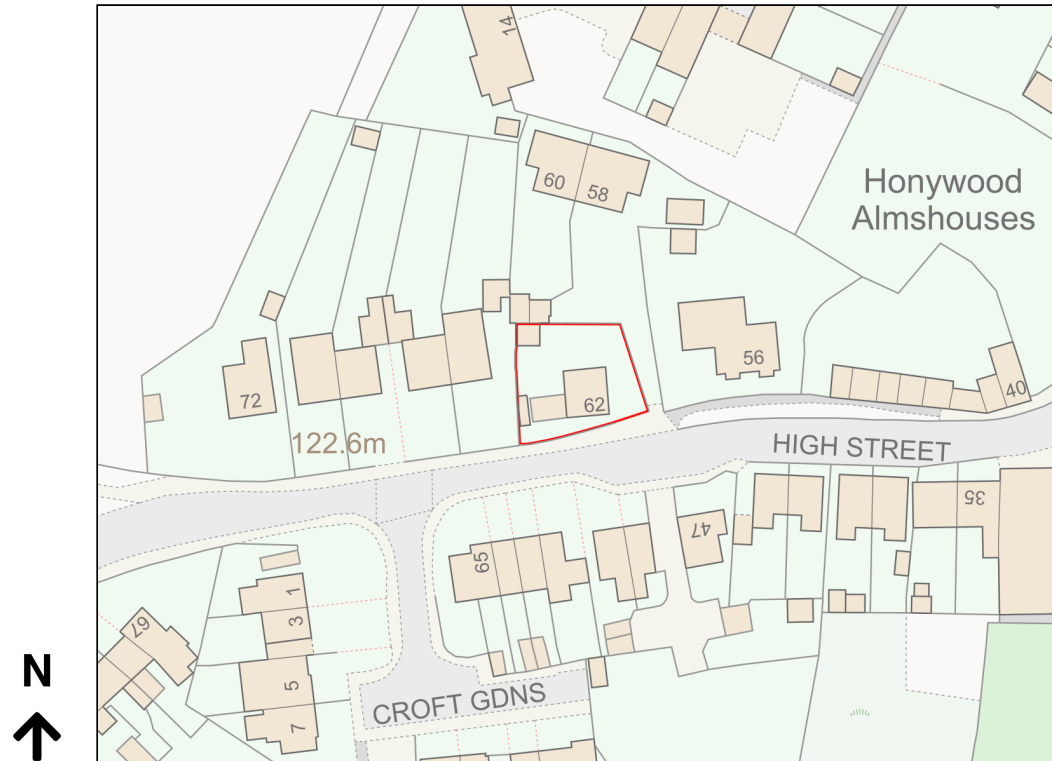

# Location Plan

Site Address: Roundabout Cottage, 62, High Street, Lenham, ME17 2QB

Date Produced: 24-Oct-2023

Scale: 1:1250 @A4

Planning Portal Reference: PP-12554168v1