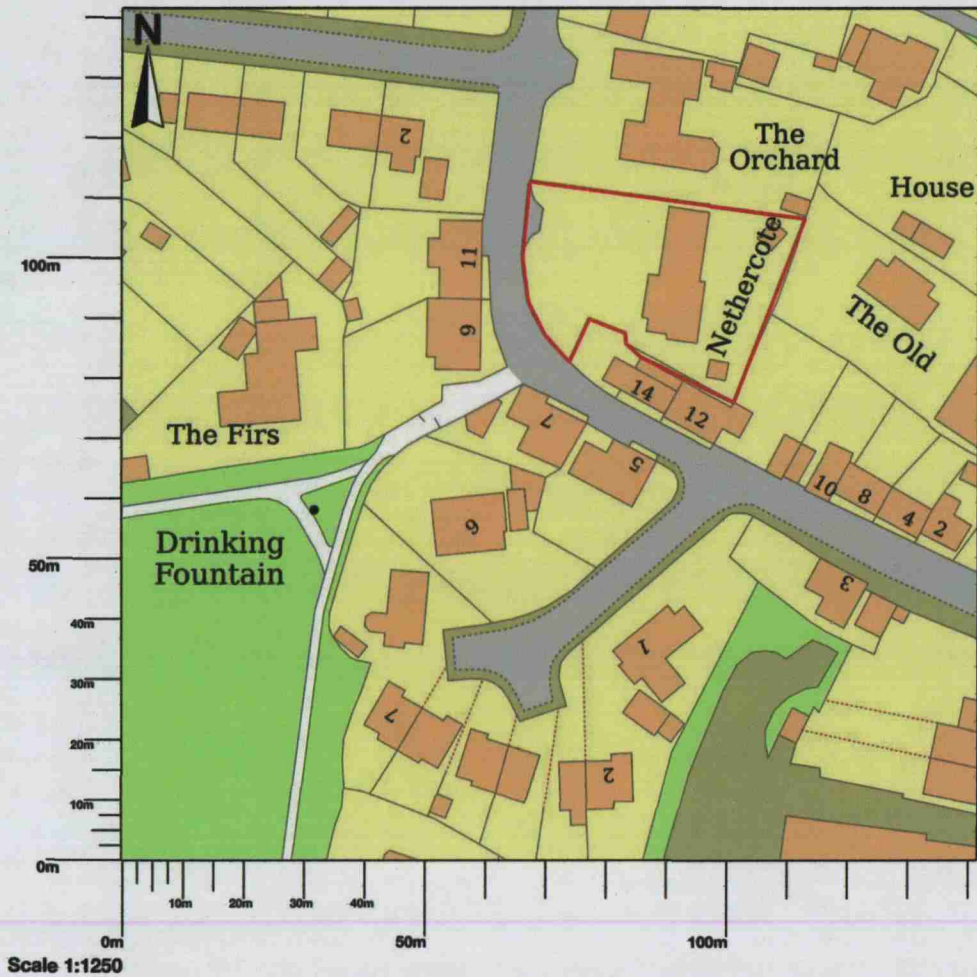

**UK
Planning
Maps**

Planning_business_support Mail_103257_250923 sc original

Nethercote Union Street, Bishops Castle, SY9 5AJ

© Crown copyright and database rights 2023 OS 100054135. Map area bounded by: 332164,288614 332306,288756. Produced on 24 August 2023 from the OS National Geographic Database. Supplied by UKPlanningMaps.com. Unique plan reference: p2e/uk/992601/1337535