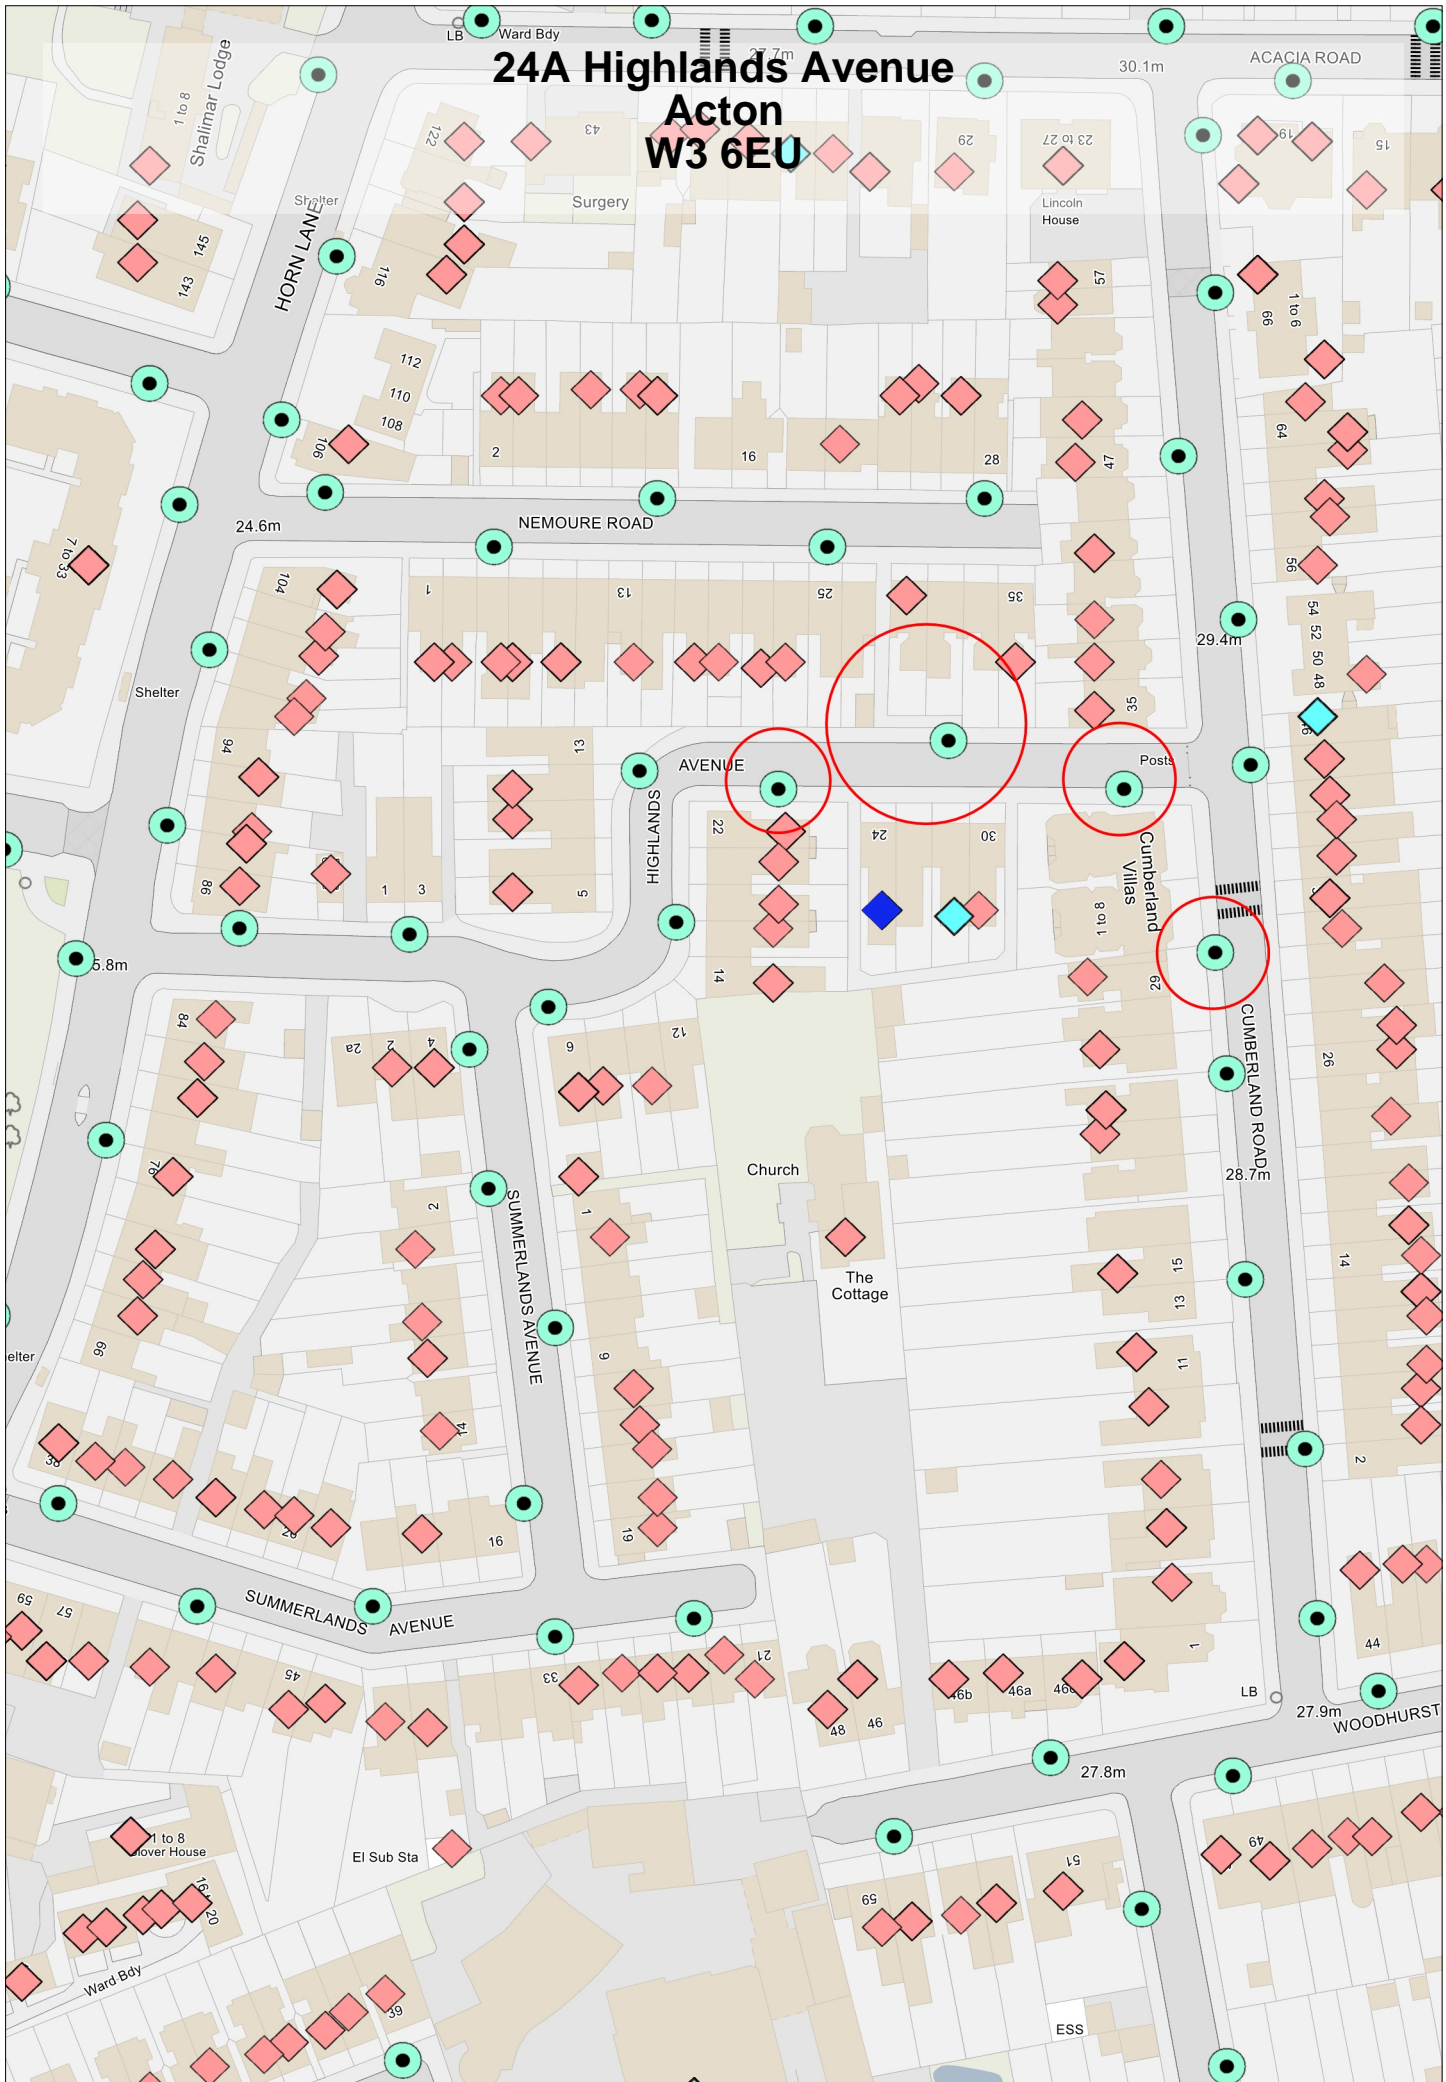

# 24A Highlands Avenue Acton W3 6EU

HORN LANE

NEMOURE ROAD

AVENUE

SUMMERLANDS AVENUE

SUMMERLANDS AVENUE

SUMMERLANDS AVENUE

CUMBERLAND ROAD