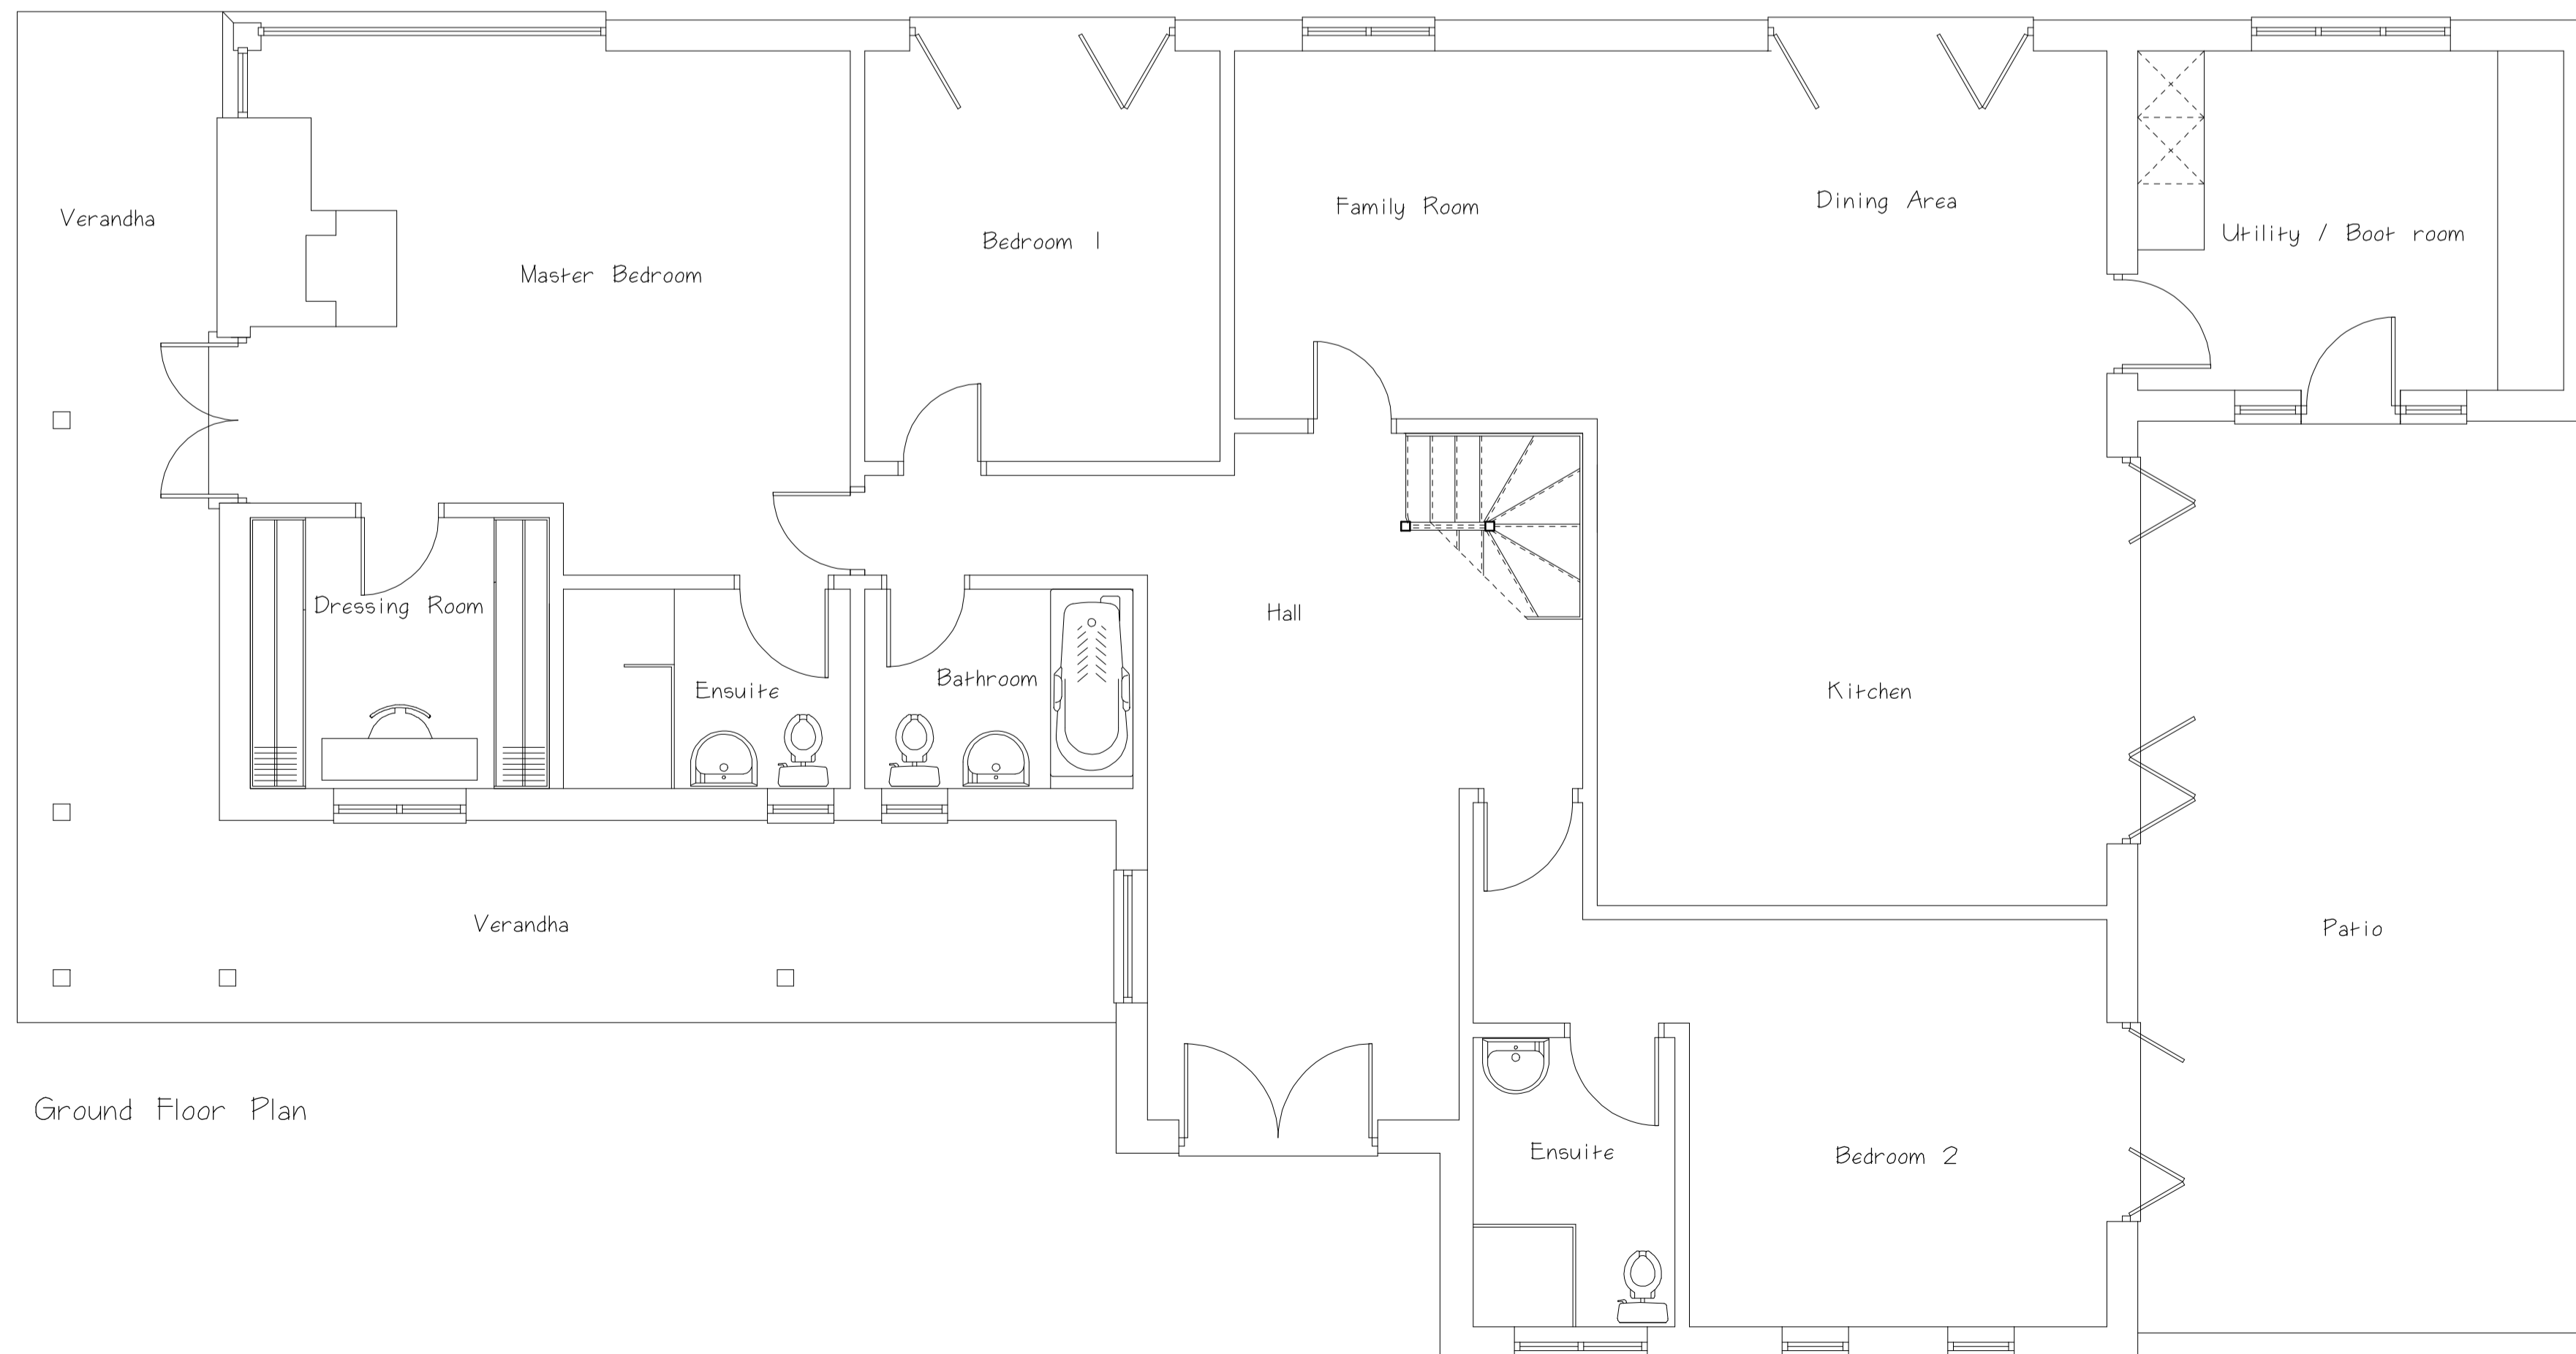

Ground Floor Plan

Shorne Tilbey Associates Ltd
Architectural & Planning Consultants

Ridge House Shop Morwenstow Bude
Cornwall EX21 9PE
Email: shornetilbeyassociates@btinternet.com
Telephone: 01288 331171
Mobile No: 07740 244035

Project: Higher Cross
Crossstown
Morwenstow
Bude Cornwall
EX23 9GR

Client: Mr & Mrs R Painter
Title: Existing Floor Plans

Date: July 2013 **Scale:** 1:50 @ A1
Drawing No: 4209/2/6 **Description:**

Rev. Date: **Description:**