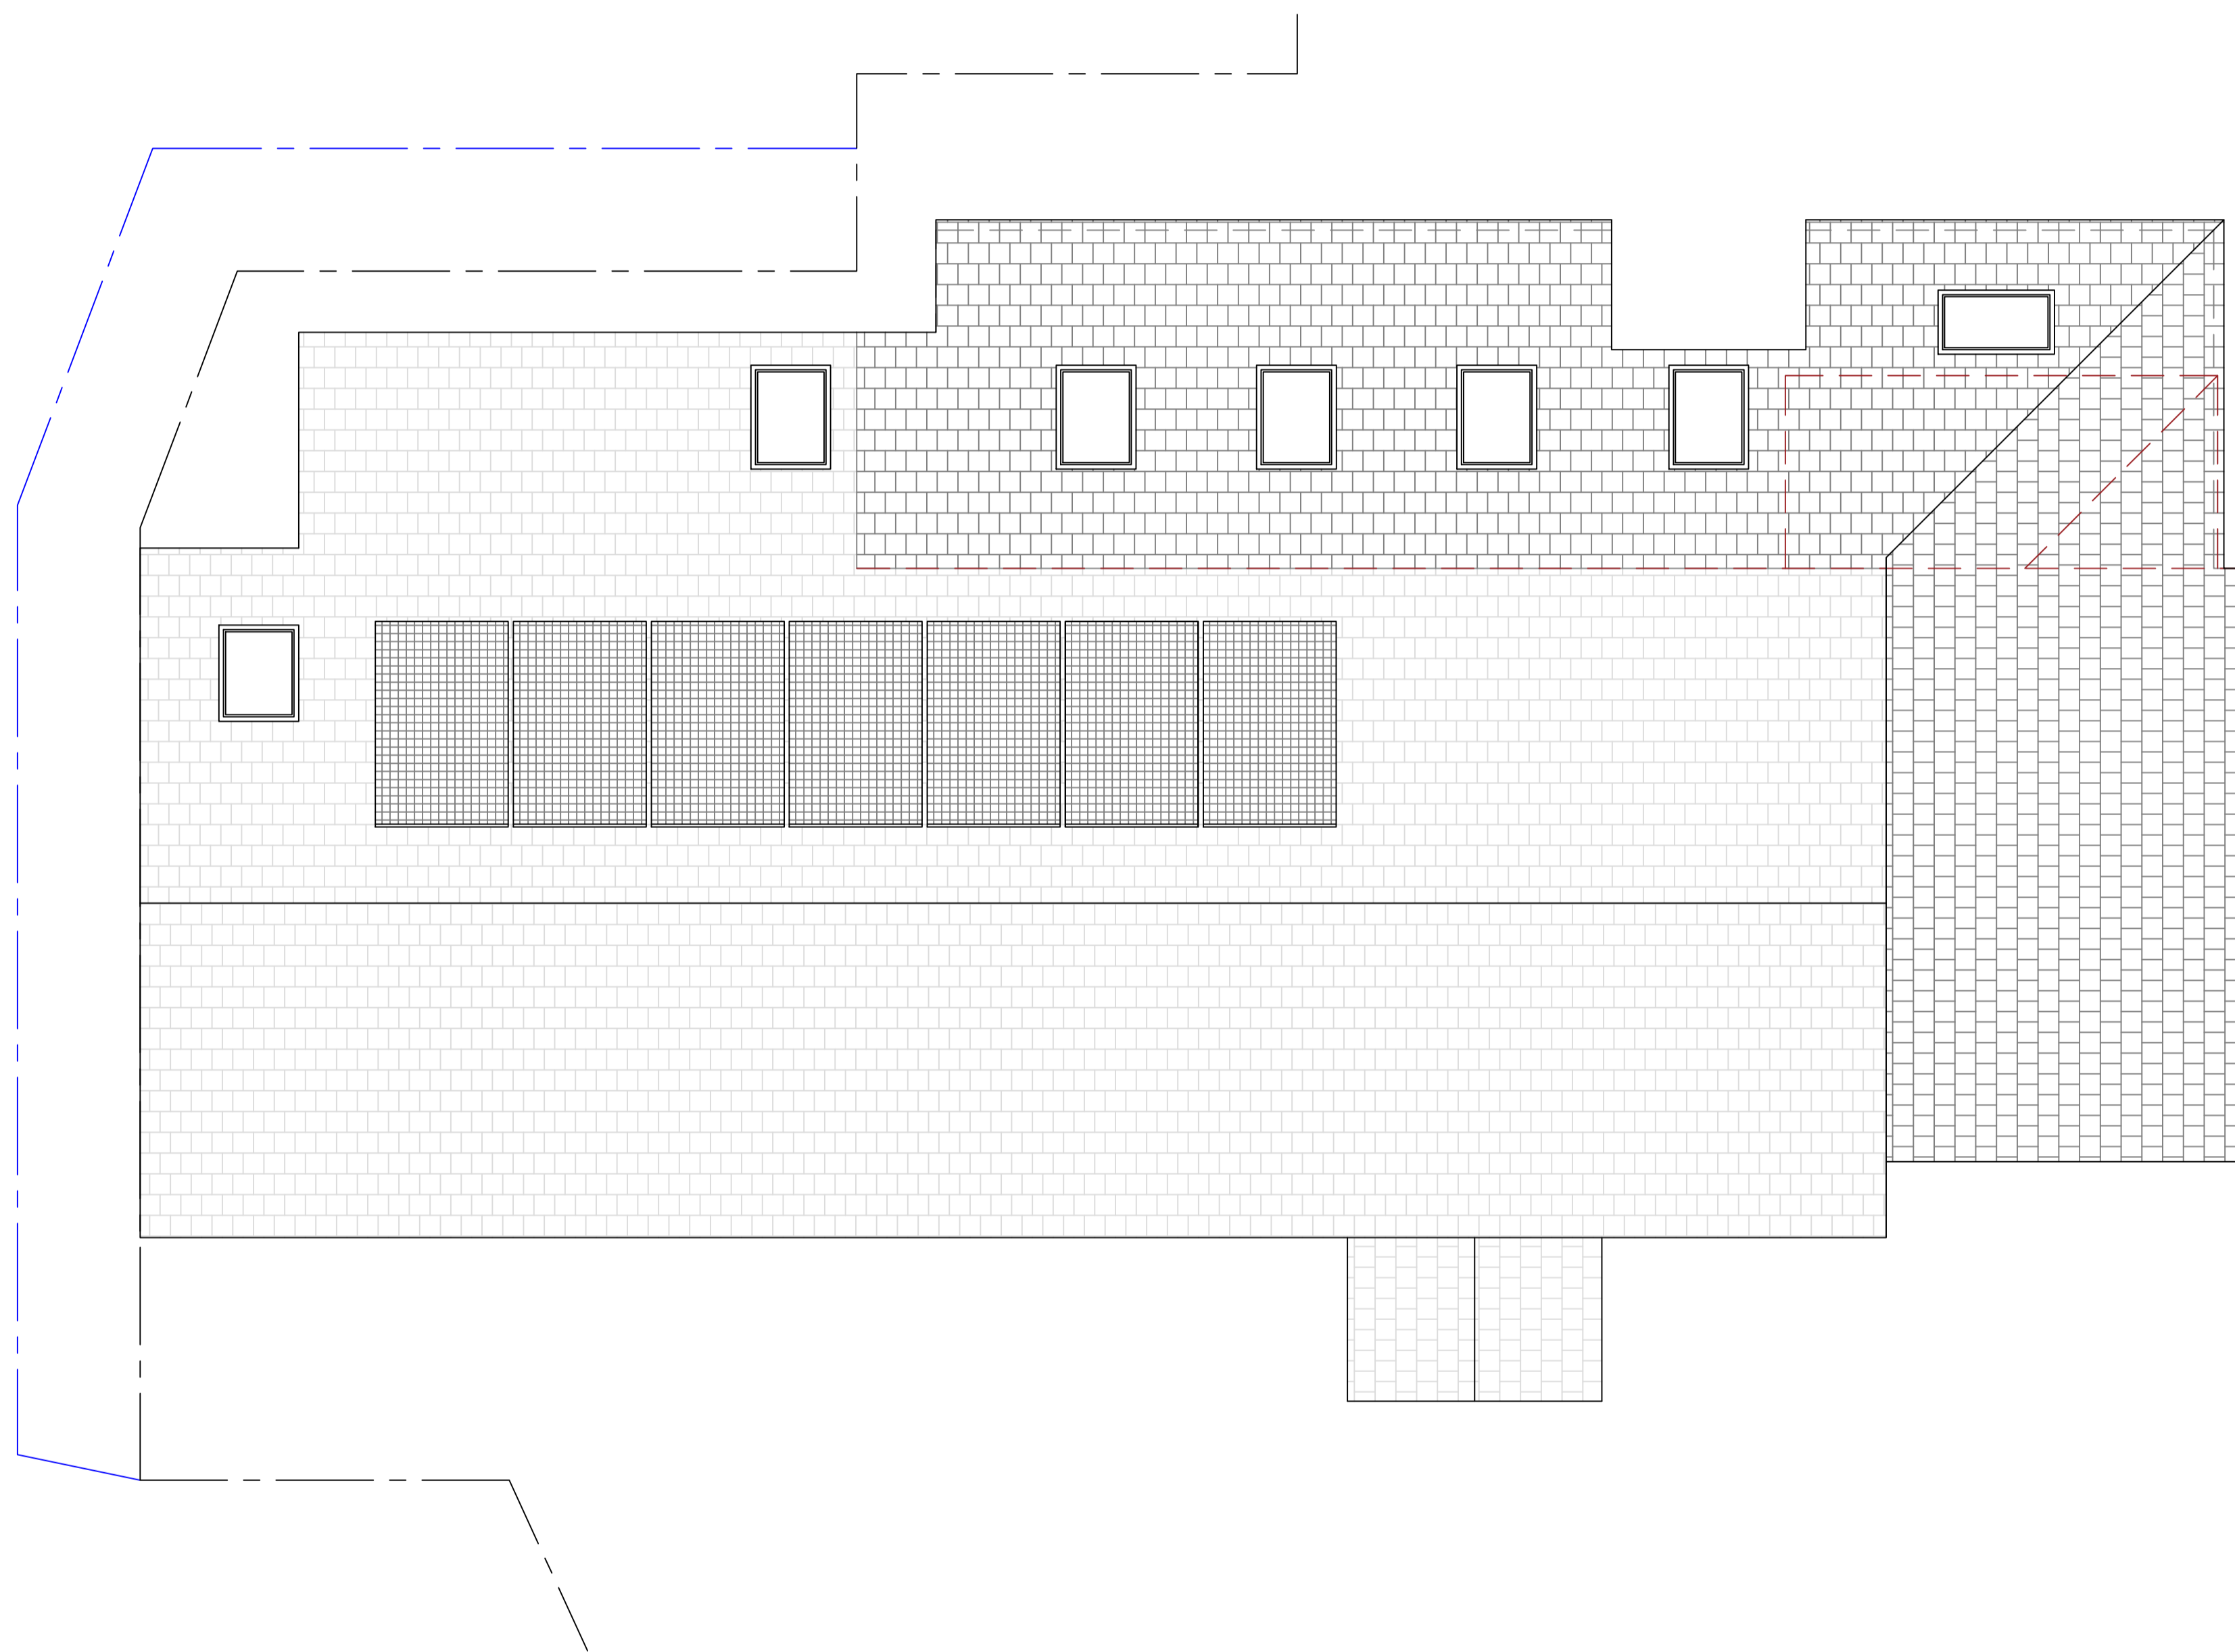

**Symbol Key:**

- — — — — Boundary line
- - - - - Demolished
- - - - - Details above

**Proposed Roof Plan**  
Scale 1:50

**Arkiplan**

74 Cardiff Road, CF15 7QE • Enquiries@ArkiPlan.co.uk

<b>Site</b>	Dimma Church, Poundstock EX23 0EE	<b>Date</b>	03.08.2023
		<b>Sheet</b>	23-1106 D05 REV 05
		<b>Job</b>	New Extension
		<b>Scale</b>	As Shown@A1
<b>Title Number</b>	-	<b>Title</b>	As Shown