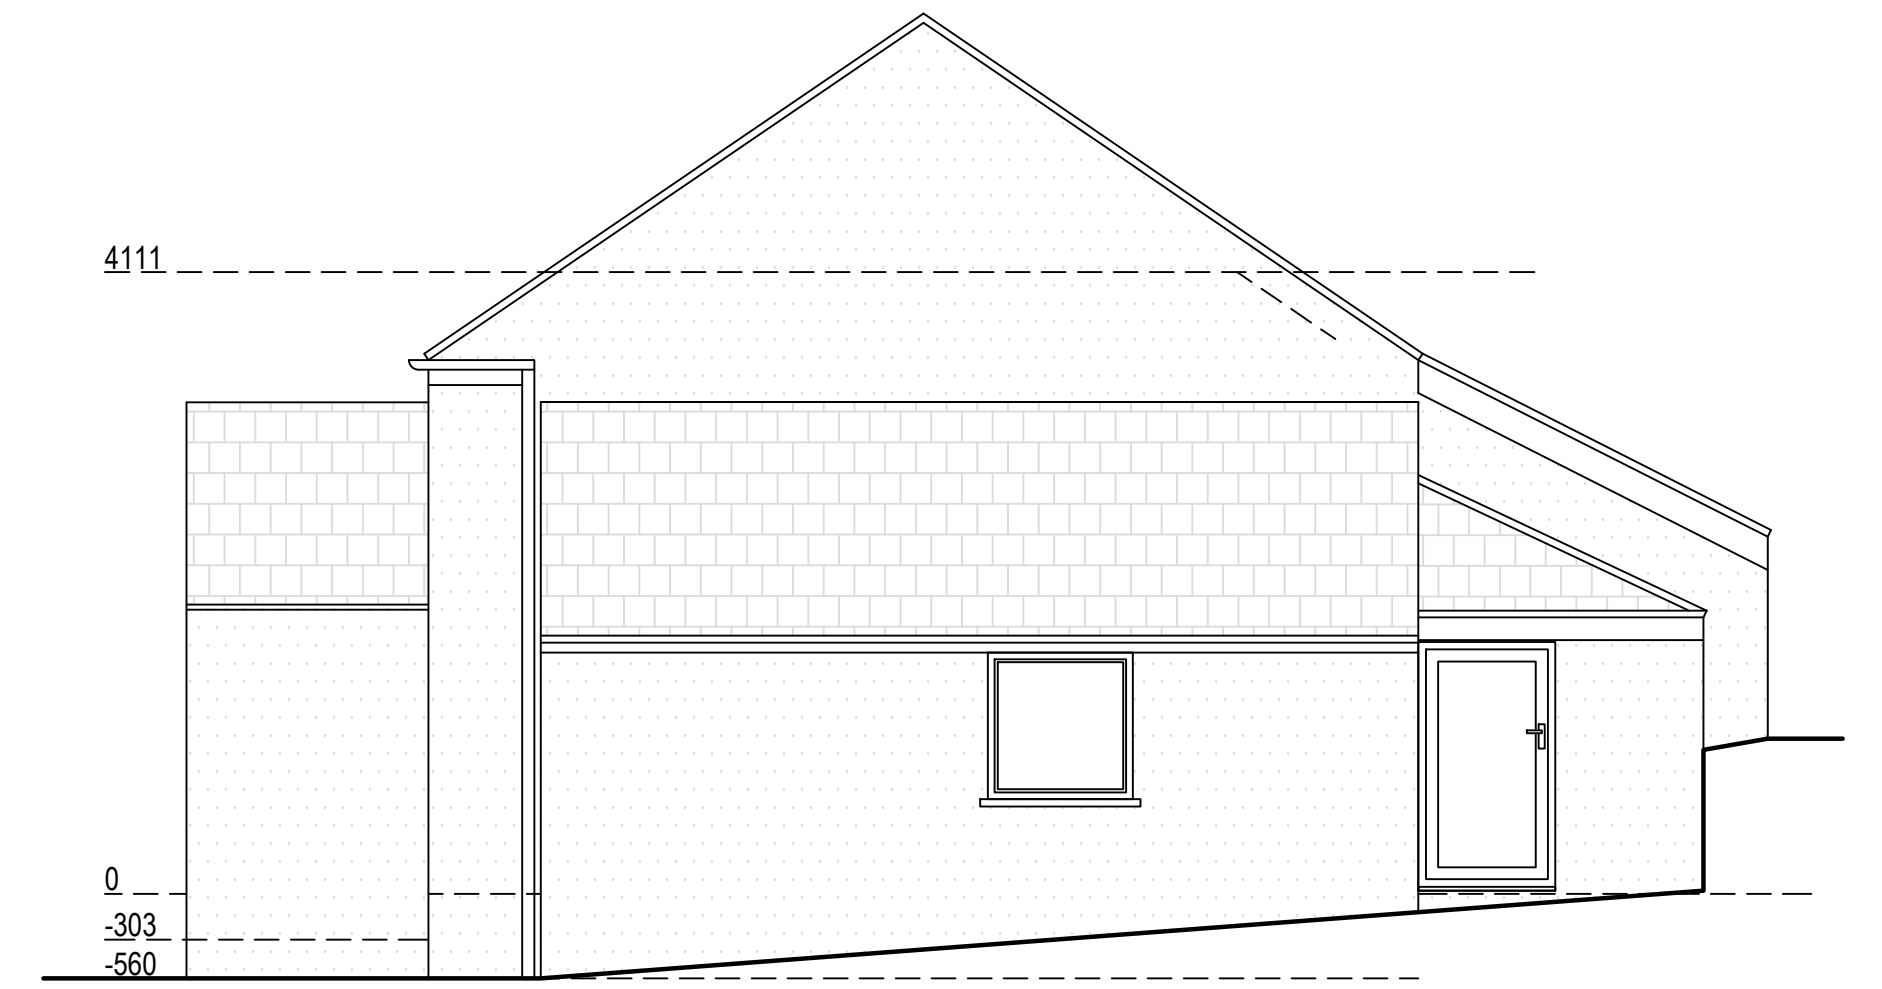

Existing South Elevation
Scale 1:50

Existing East Elevation
Scale 1:50

Existing North Elevation
Scale 1:50

Existing West Elevation
Scale 1:50

Arkiplan

74 Cardiff Road, CF15 7QE • Enquiries@ArkiPlan.co.uk

Site	Dimma Church, Poundstock EX23 0EE	Date	03.08.2023
		Sheet	23-1106 D06 REV 05
		Job	New Extension
		Scale	As Shown@A1
Title Number	-	Title	As Shown