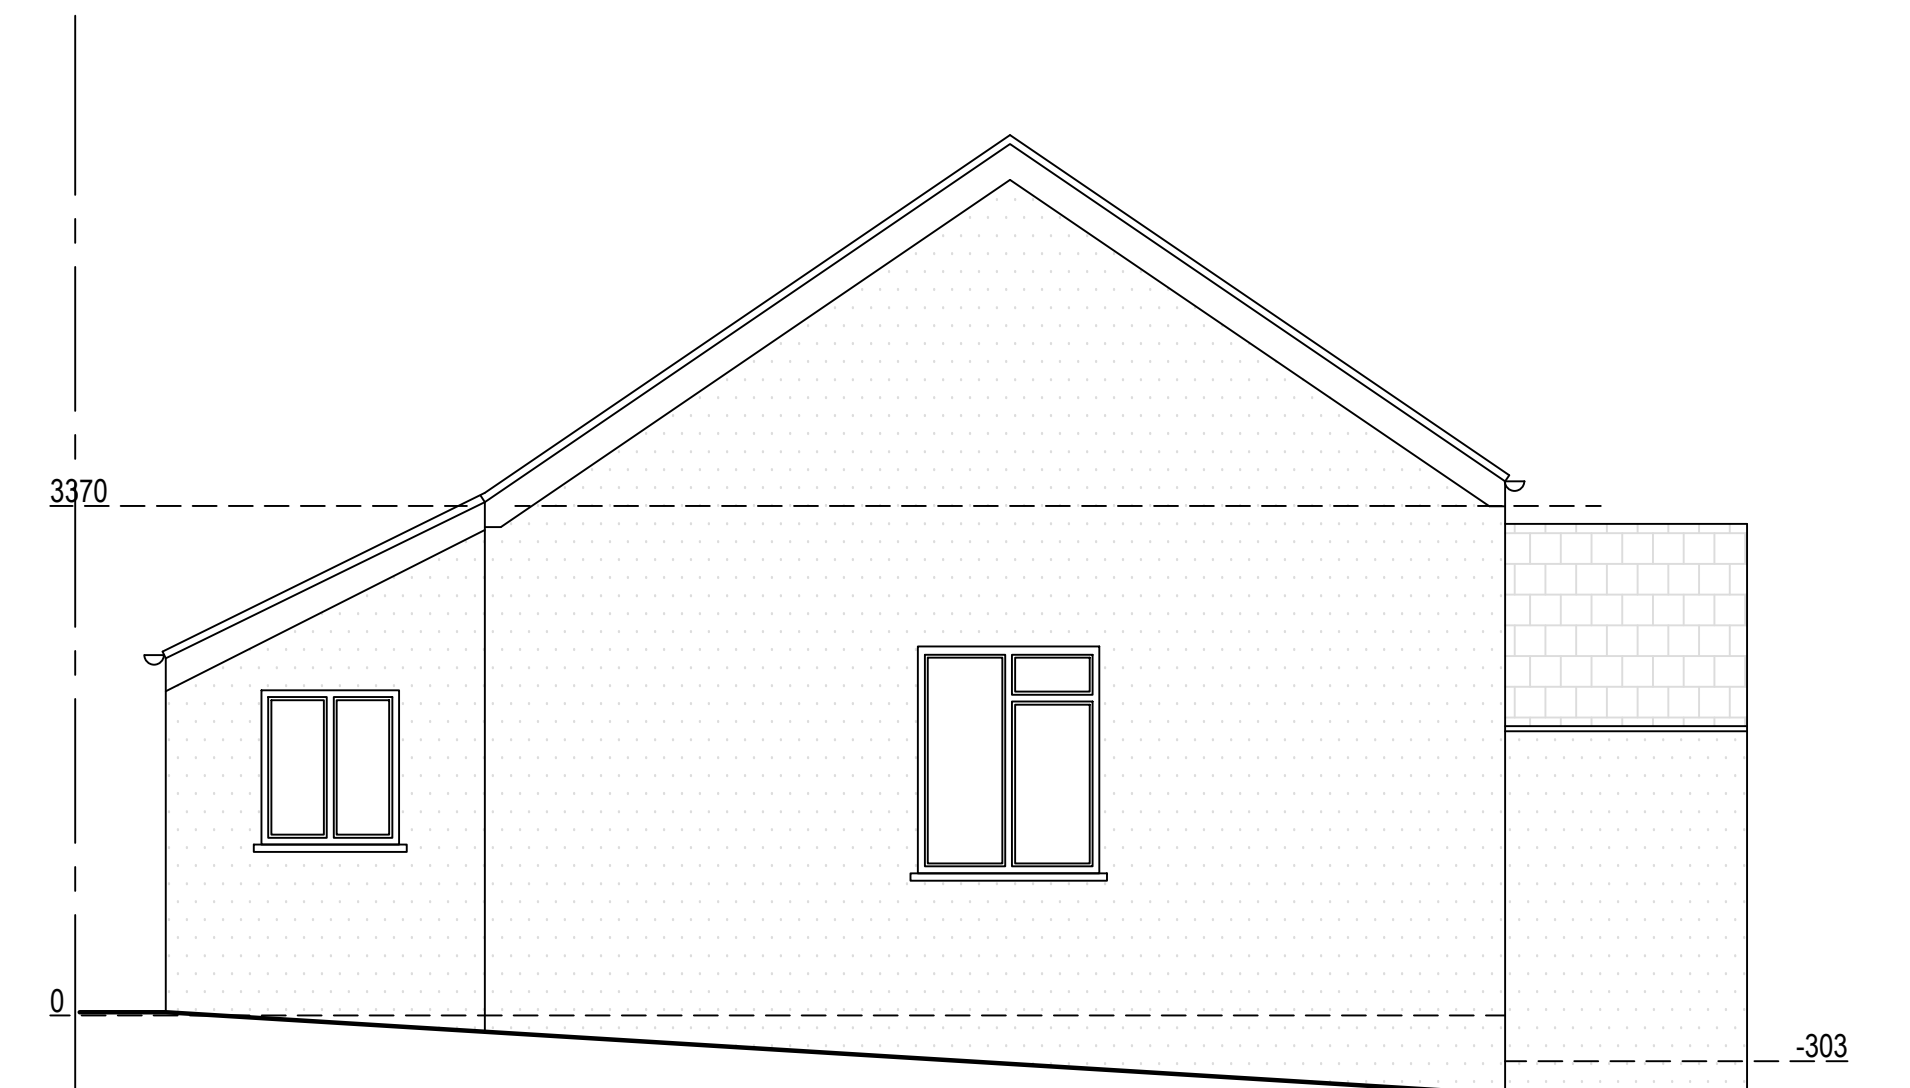

Existing South Elevation
Scale 1:50

Existing East Elevation
Scale 1:50

Existing North Elevation
Scale 1:50

Existing West Elevation
Scale 1:50

Arkiplan

74 Cardiff Road, CF15 7QE • Enquiries@ArkiPlan.co.uk

Site	Dimma Church, Poundstock EX23 0EE	Date	03.08.2023
		Sheet	23-1106 D06 REV 05
		Job	New Extension
		Scale	As Shown@A1
Title Number	-	Title	As Shown