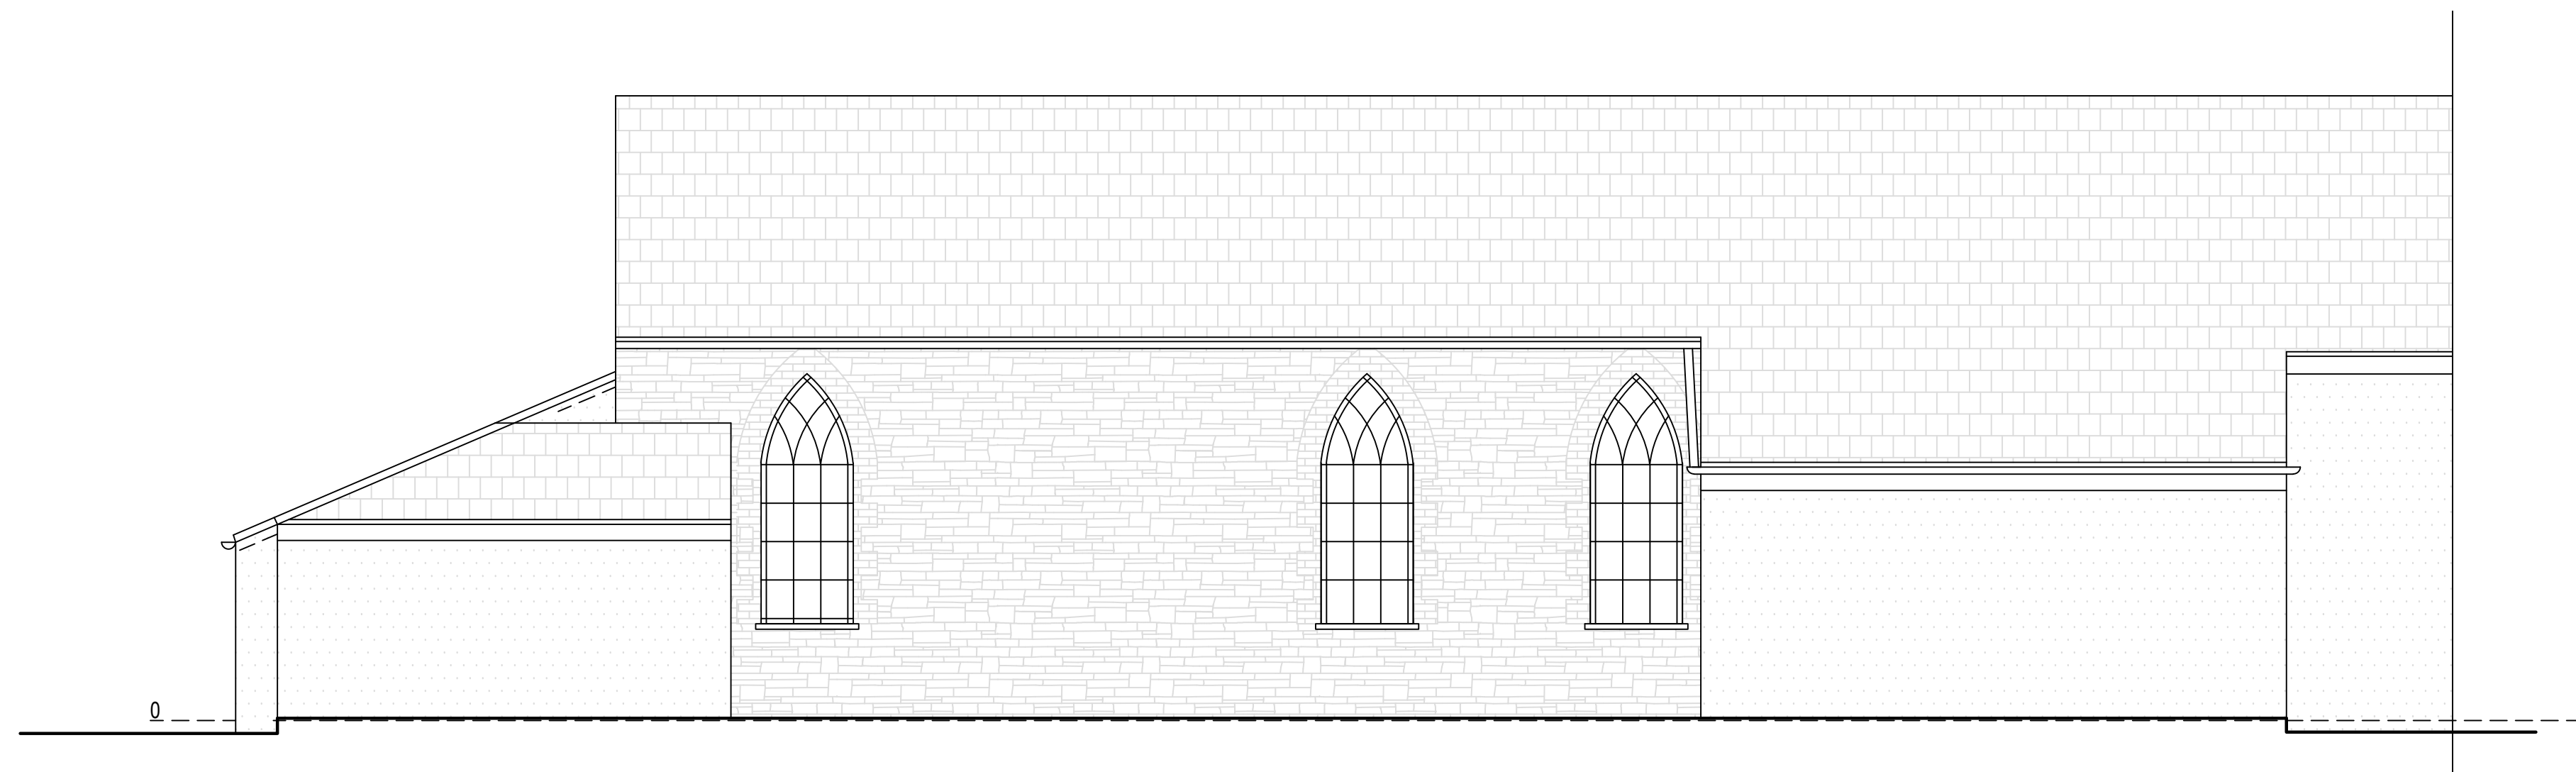

Existing South Elevation
Scale 1:50

Existing East Elevation
Scale 1:50

Existing North Elevation
Scale 1:50

Existing West Elevation
Scale 1:50

Arkiplan

74 Cardiff Road, CF15 7QE • Enquiries@ArkiPlan.co.uk

Site	Dimma Church, Poundstock EX23 0EE	Date	03.08.2023
		Sheet	23-1106 D06 REV 05
		Job	New Extension
		Scale	As Shown@A1
Title Number	-	Title	As Shown