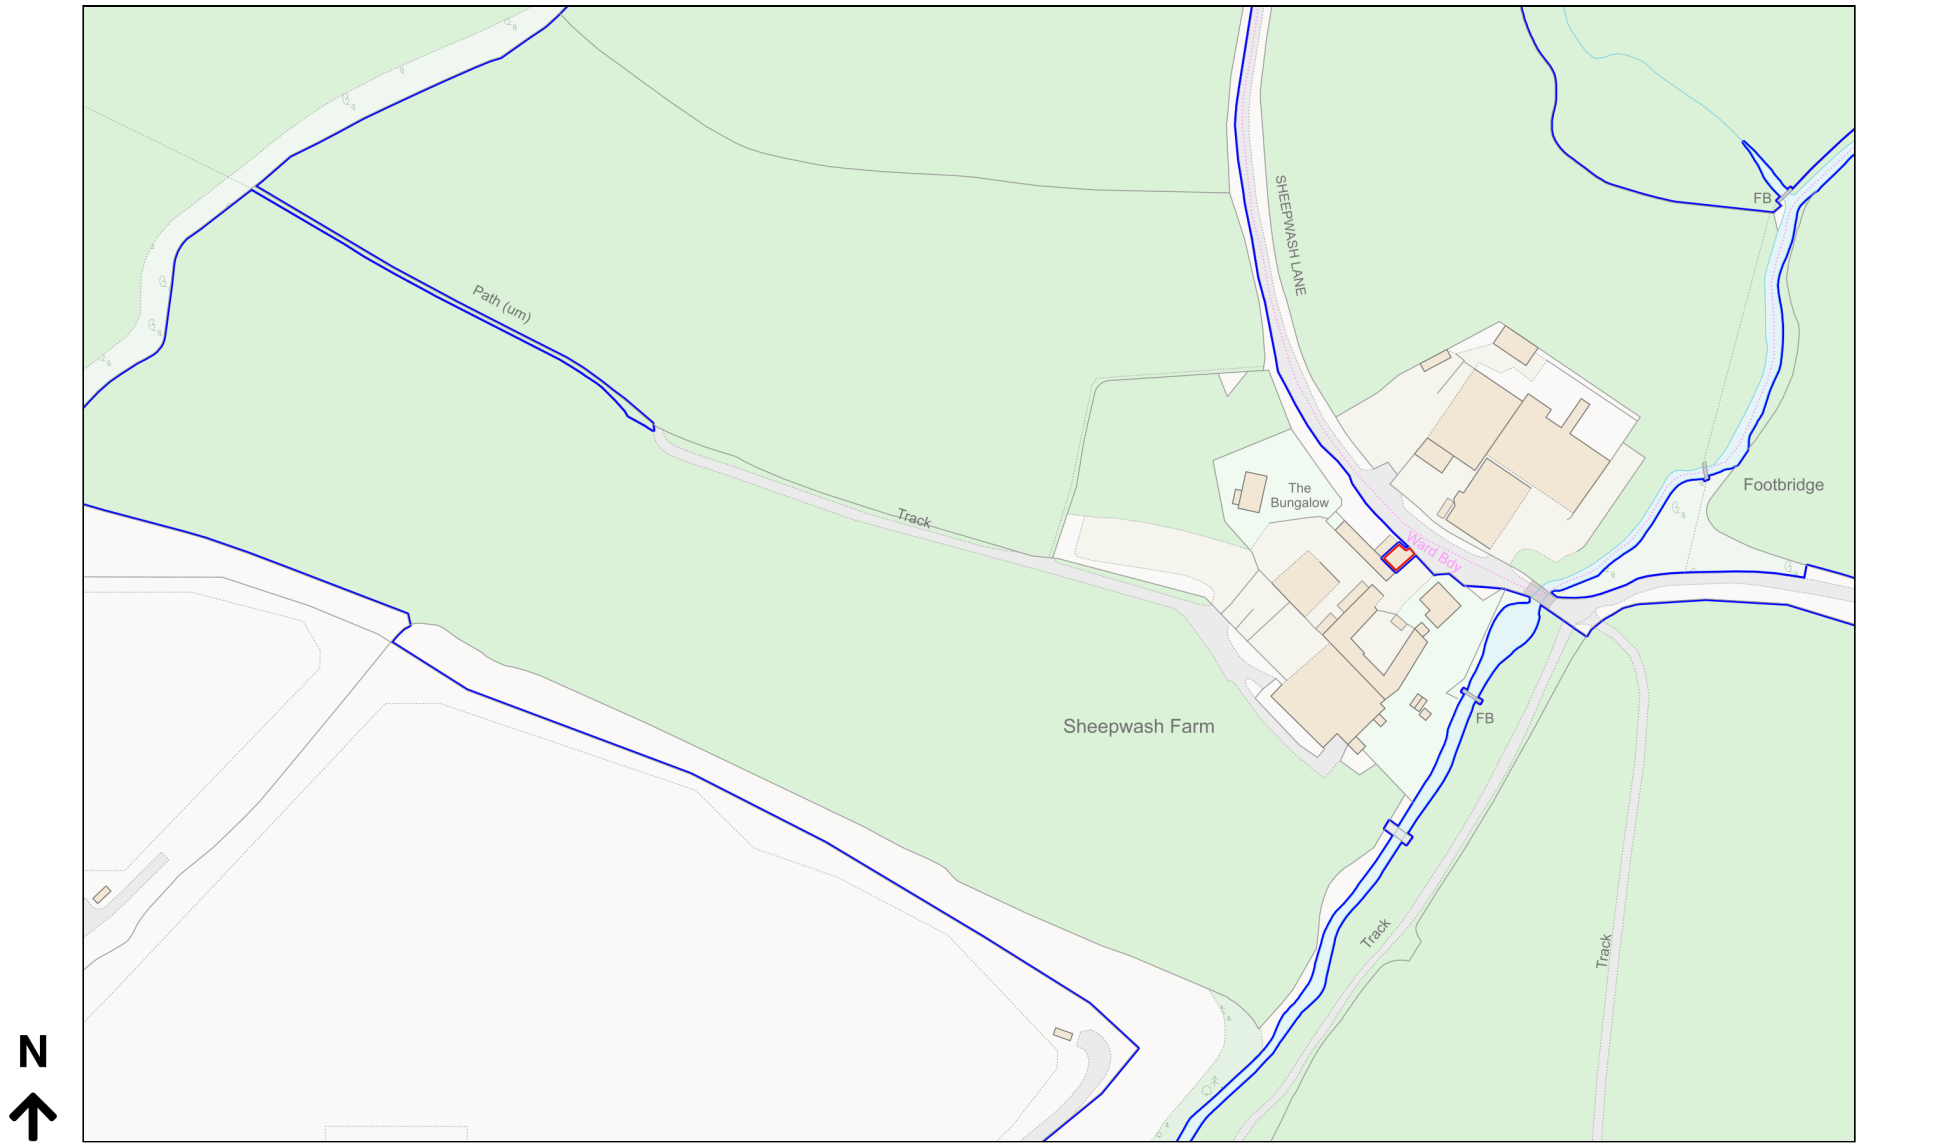

Location Plan

Site Address: Sheepwash Farm, Sheepwash Lane, Denmead, PO7 6TW

Date Produced: 15-Aug-2023

Scale: 1:2500 @A4

Planning Portal Reference: PP-12322573v1