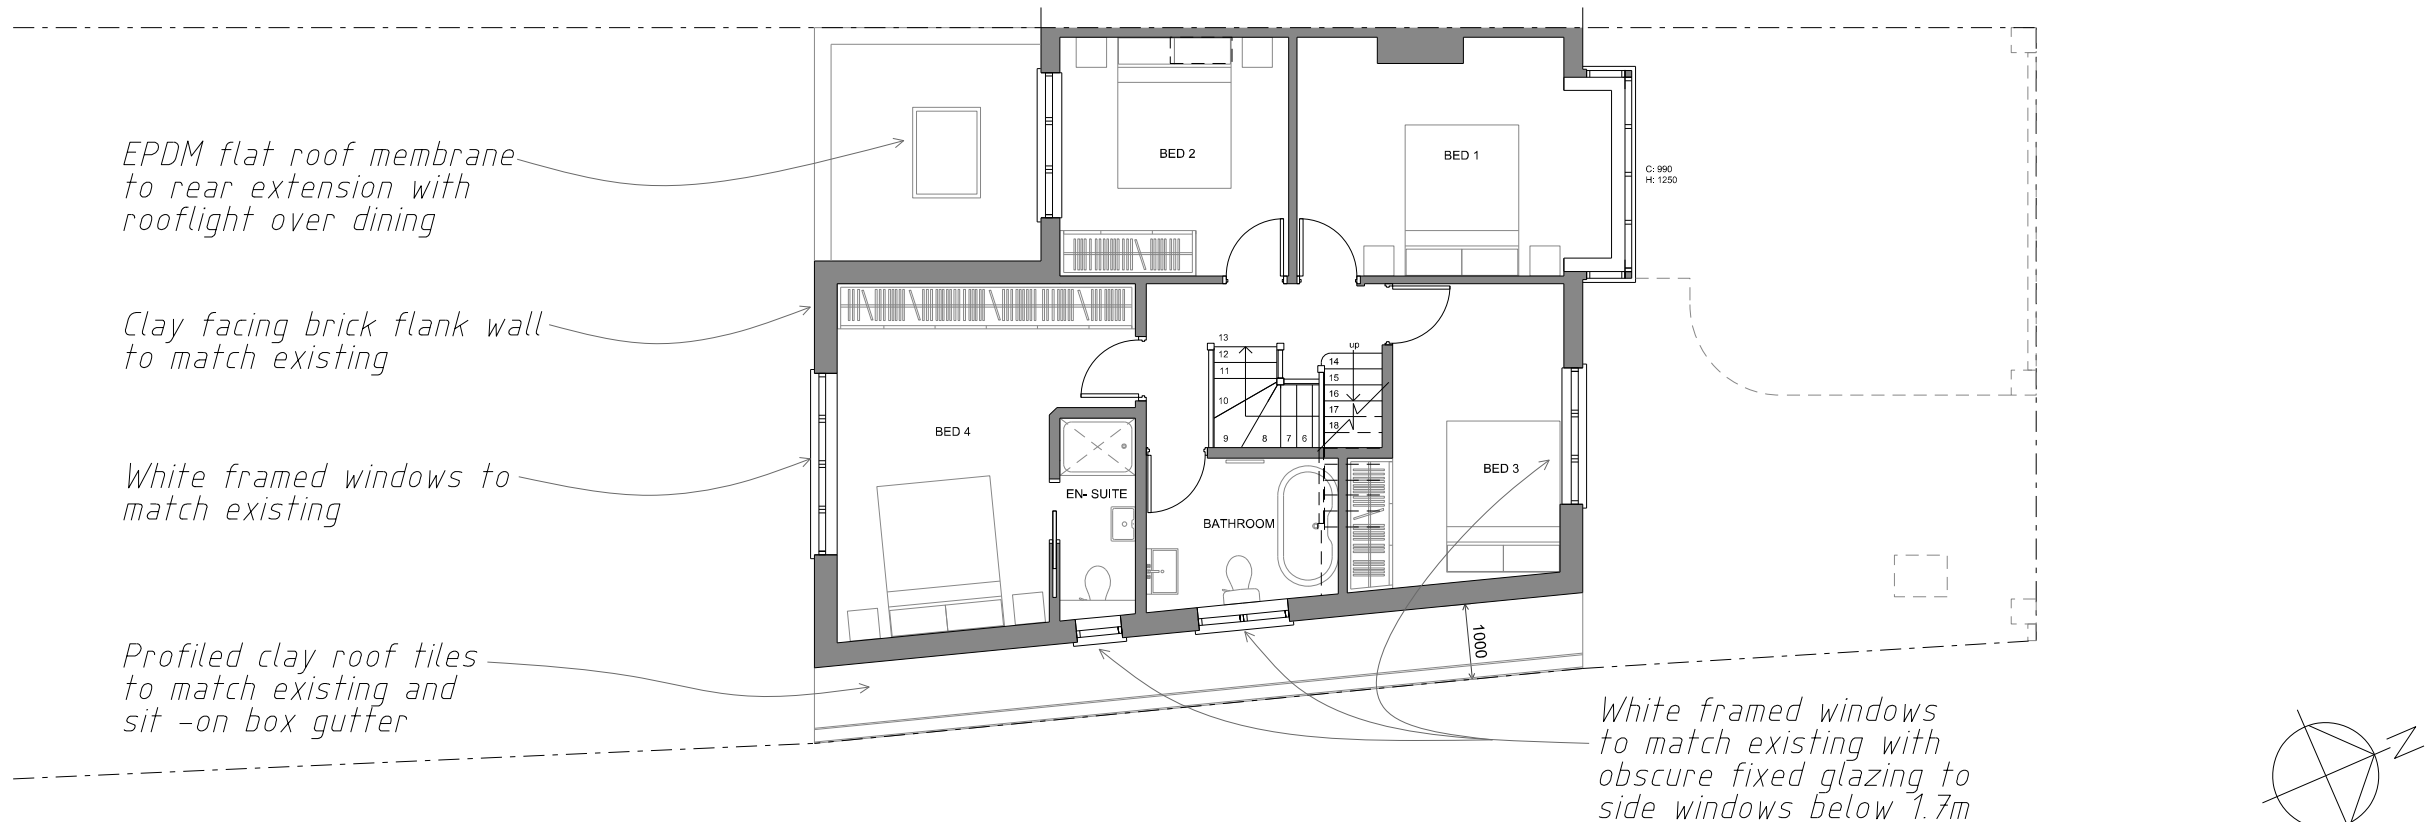

33 ABBEY ROAD

PROPOSED SECOND FLOOR PLAN

PROPOSED FIRST FLOOR PLAN

33 Abbey Road
Aylesbury
BUCKS HP19 9NP
For Gabriel & Monica Costea

PROPOSED FIRST & SECOND FLOOR PLANS

1:100@A3	SEP '23	DATE	REVISION
----------	---------	------	----------