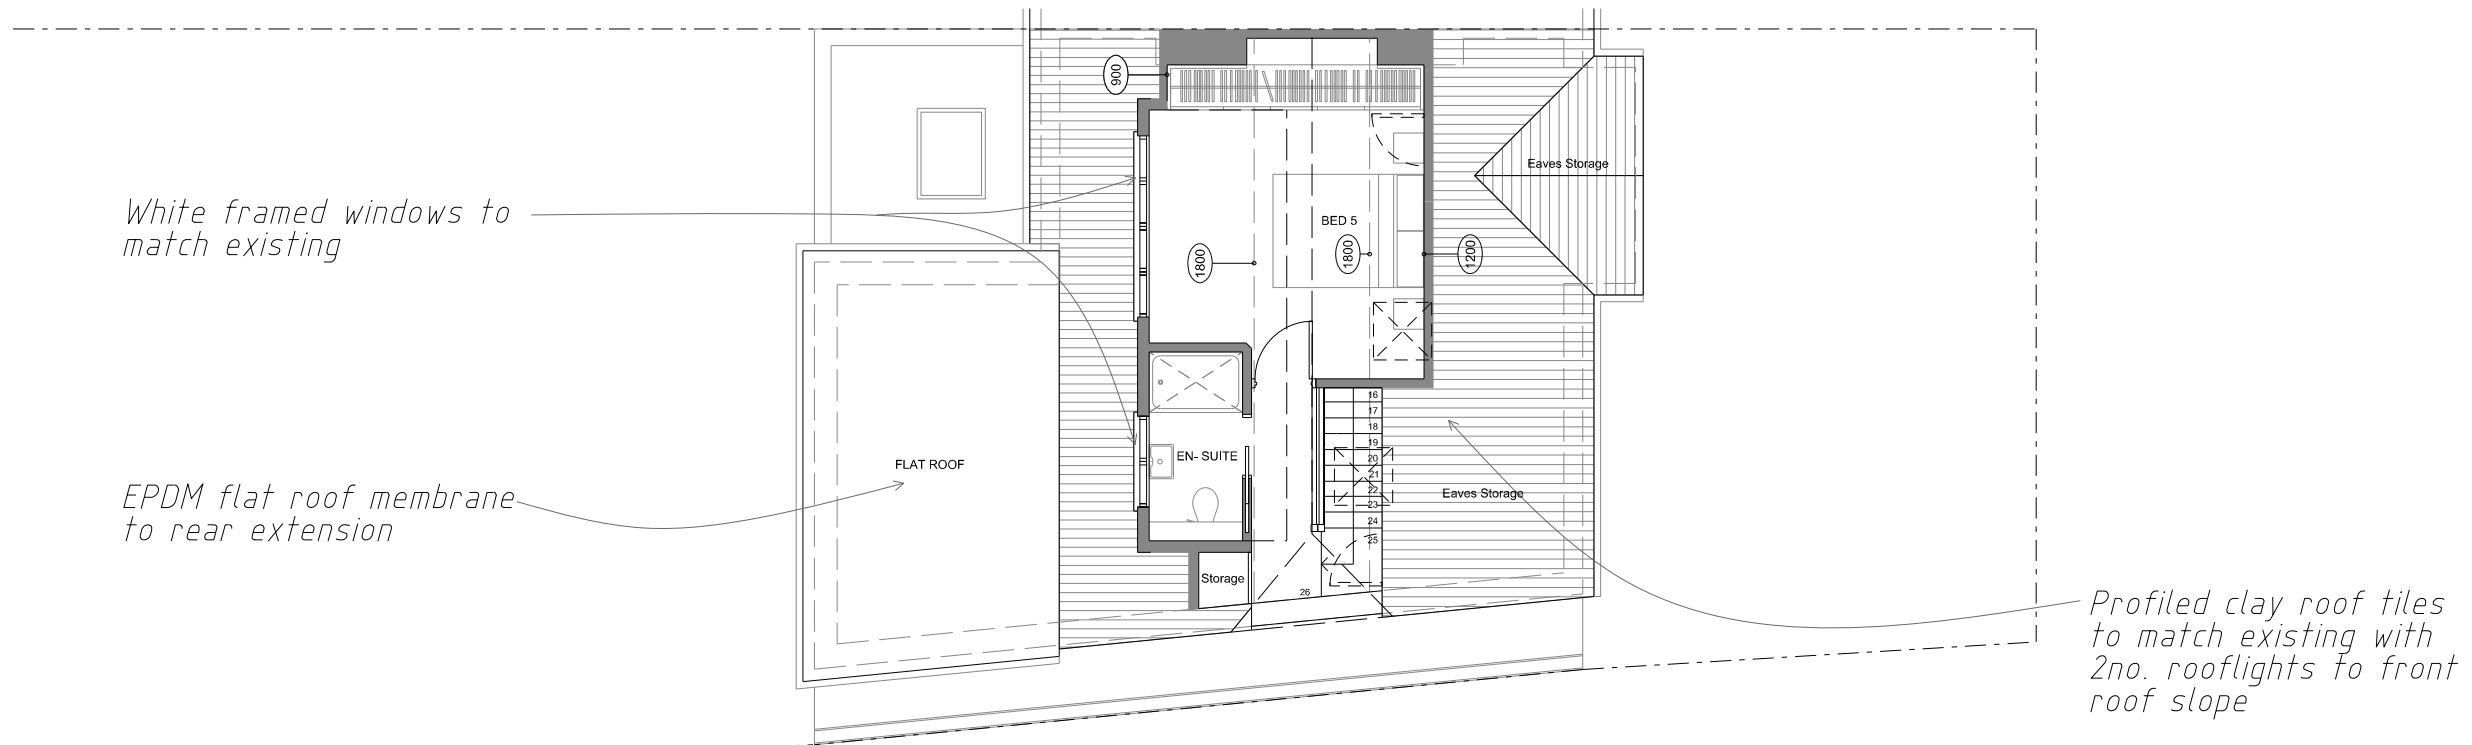

33 ABBEY ROAD

PROPOSED SECOND FLOOR PLAN

PROPOSED FIRST FLOOR PLAN

33 Abbey Road
Aylesbury
BUCKS HP19 9NP
For Gabriel & Monica Costea

PROPOSED FIRST & SECOND FLOOR PLANS

1:100@A3	SEP '23	DATE	REVISION
----------	---------	------	----------