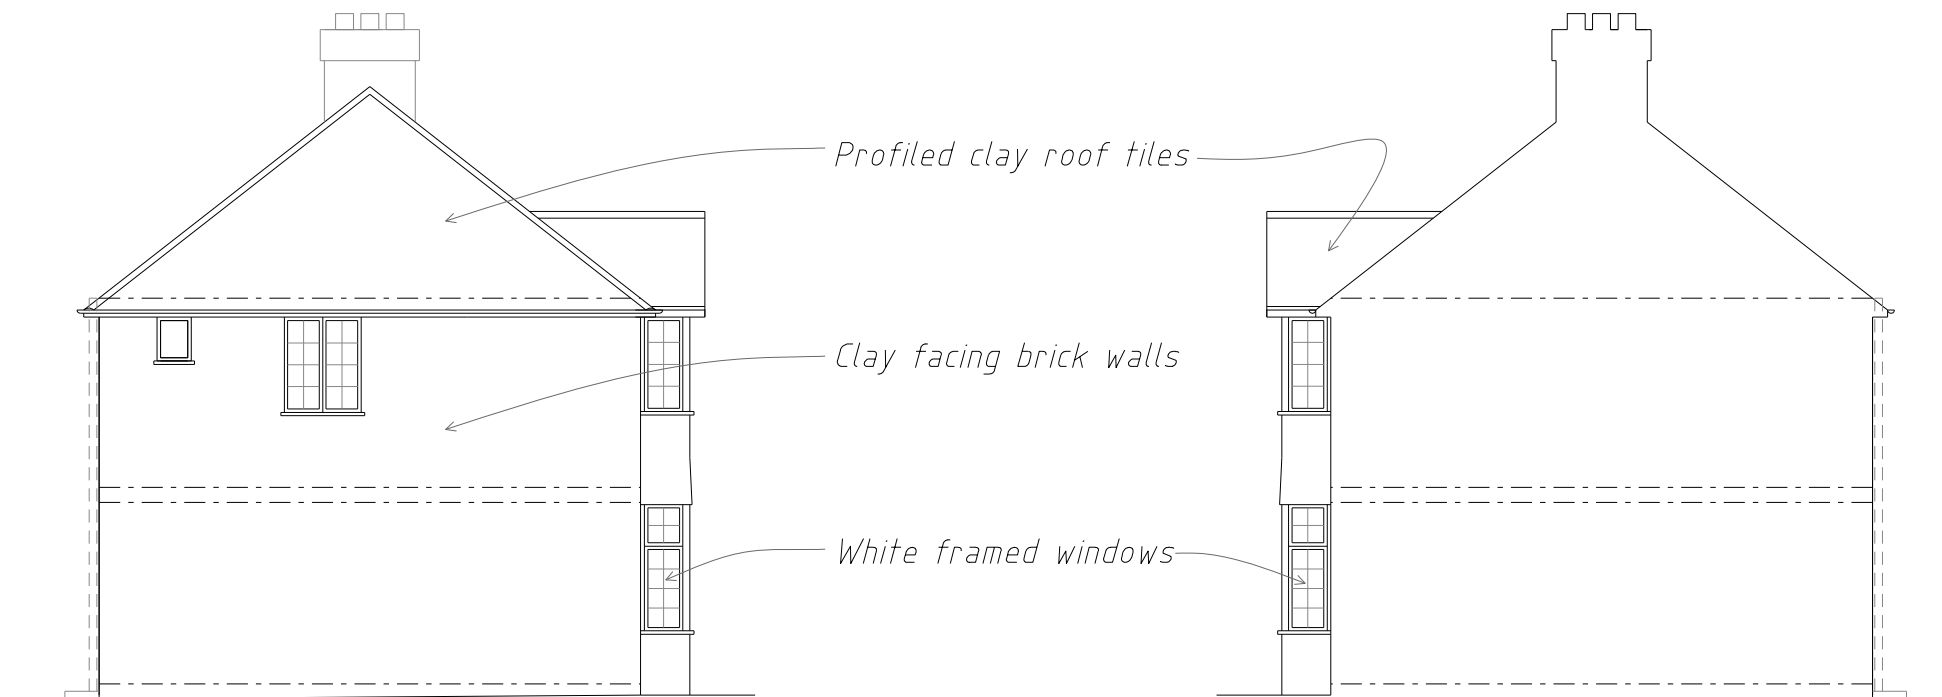

EXISTING FRONT ELEVATION

EXISTING REAR ELEVATION

EXISTING EAST ELEVATION

EXISTING WEST ELEVATION

SCALE 1:100 @A3

33 ABBEY ROAD

33 Abbey Road
Aylesbury
BUCKS HP19 9NP
For Gabriel & Monica Costea

EXISTING ELEVATIONS

1:100@A3	SEP '23	DATE	REVISION
----------	---------	------	----------

VDA	04	-
-----	----	---

BLACKWOOD - ARCHITECTS
3 Carrera House
Merlin Centre
Gatehouse Close
Aylesbury HP19 8DP
Tel: 01296 399959