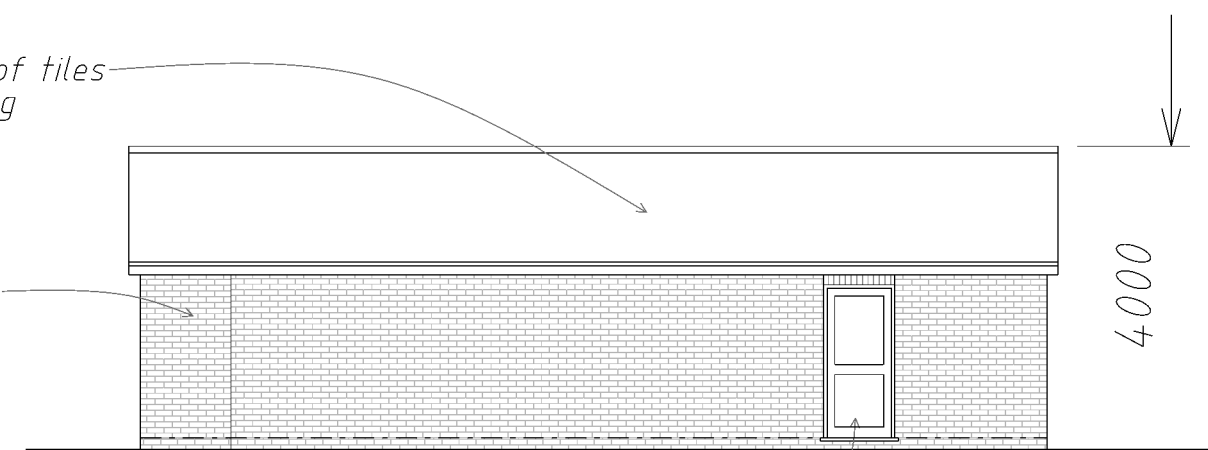

**FRONT (SOUTH) ELEVATION**

**REAR (NORTH) ELEVATION**

**SIDE (WEST) ELEVATION**

**PROPOSED OUTBUILDING FLOOR PLAN**

SCALE 1:100 @A3

0 1 2 5m

**SIDE (EAST) ELEVATION**

33 Abbey Road Aylesbury BUCKS HP19 9NP For Gabriel & Monica Costea			
PROPOSED OUTBUILDING PLANS & ELEVATIONS			
1:100@A3	OCT '23	DATE	REVISION
VDA	09	-	-
<b>BLACKWOOD - ARCHITECTS</b>			
3 Carrera House Merlin Centre Gatehouse Close Aylesbury HP19 8DP Tel: 01296 399959			