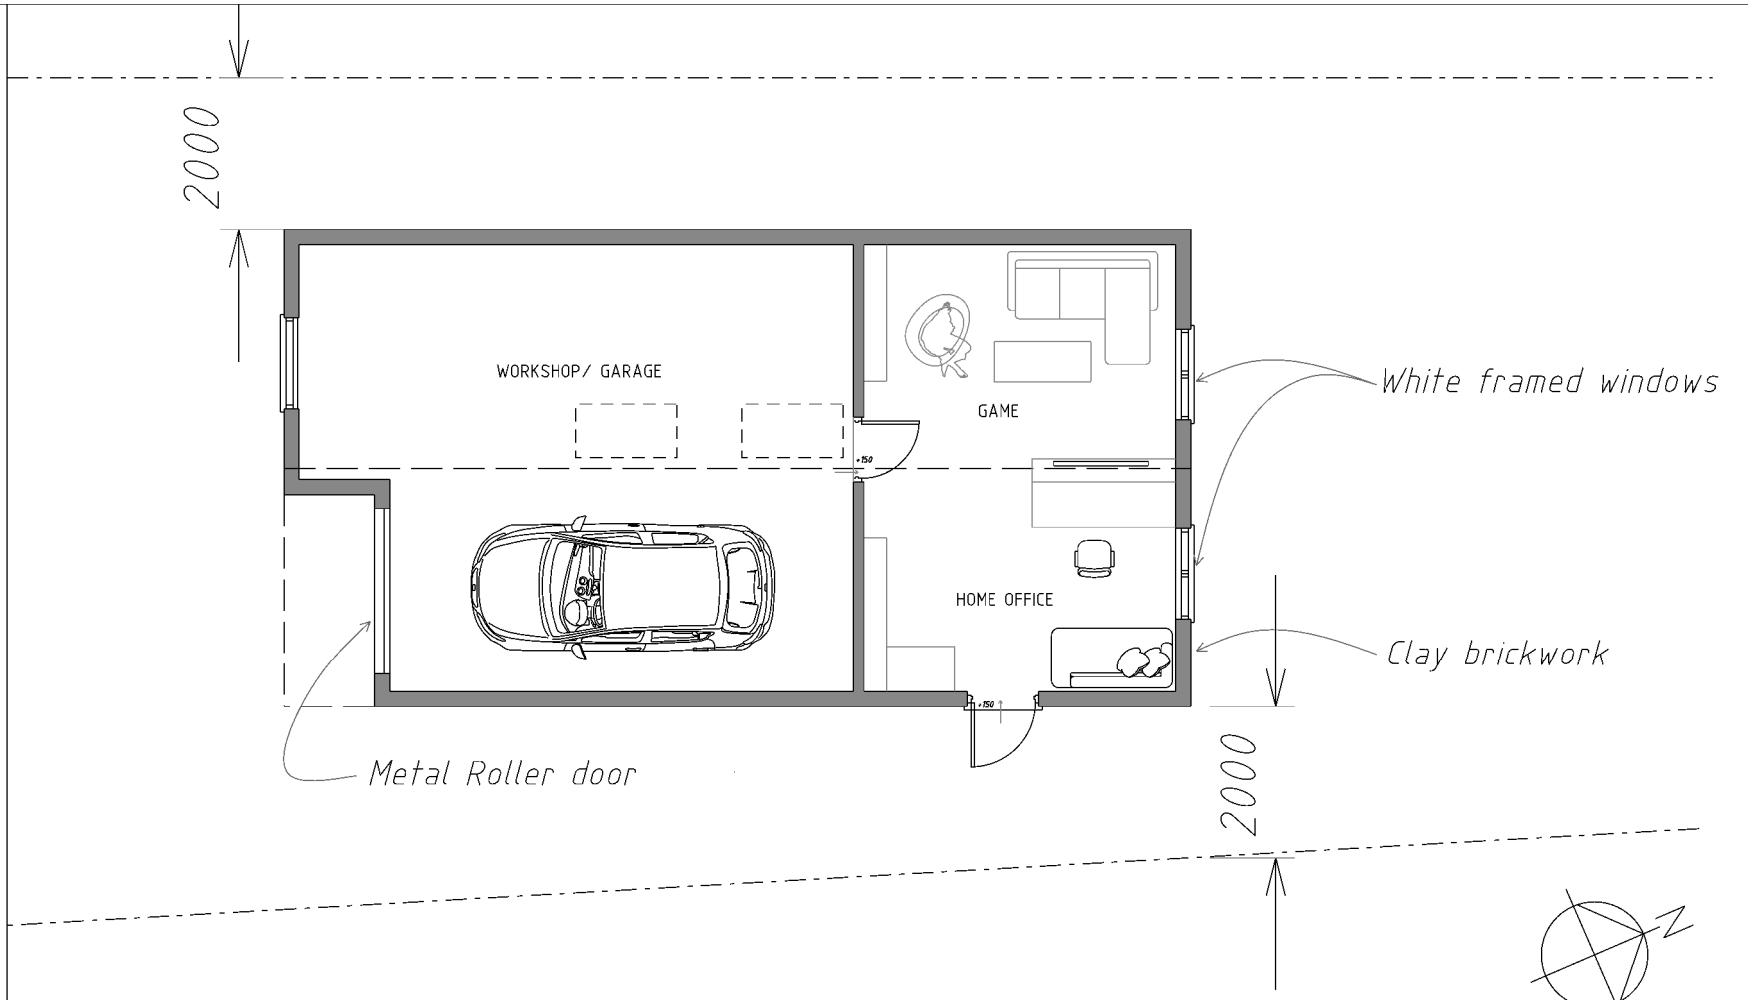

**FRONT (SOUTH) ELEVATION**

**REAR (NORTH) ELEVATION**

**SIDE (WEST) ELEVATION**

**PROPOSED OUTBUILDING FLOOR PLAN**

SCALE 1:100 @A3

0 1 2 5m

**SIDE (EAST) ELEVATION**

33 Abbey Road Aylesbury BUCKS HP19 9NP For Gabriel & Monica Costea			
PROPOSED OUTBUILDING PLANS & ELEVATIONS			
1:100@A3	OCT '23	DATE	REVISION
VDA	09	-	-
<b>BLACKWOOD - ARCHITECTS</b>			
3 Carrera House Merlin Centre Gatehouse Close Aylesbury HP19 8DP Tel: 01296 399959			