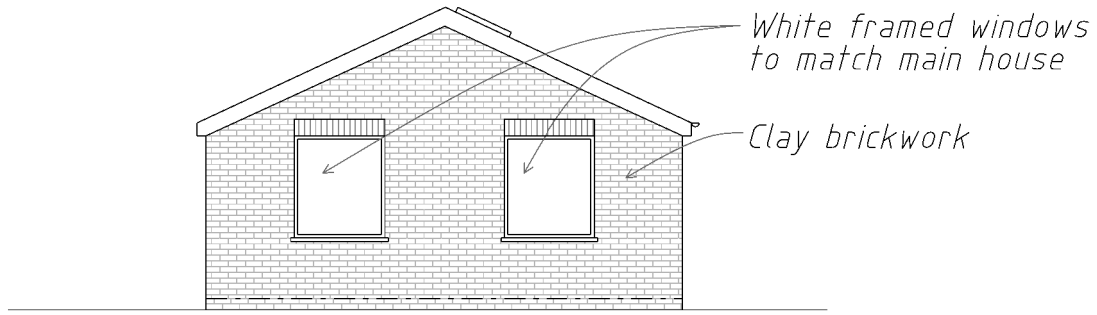

**FRONT (SOUTH) ELEVATION**

**REAR (NORTH) ELEVATION**

**SIDE (WEST) ELEVATION**

**PROPOSED OUTBUILDING FLOOR PLAN**

SCALE 1:100 @A3

0 1 2 5m

**SIDE (EAST) ELEVATION**

33 Abbey Road Aylesbury BUCKS HP19 9NP For Gabriel & Monica Costea			
PROPOSED OUTBUILDING PLANS & ELEVATIONS			
1:100@A3	OCT '23	DATE	REVISION
VDA	09	-	-
<b>BLACKWOOD - ARCHITECTS</b>			
3 Carrera House Merlin Centre Gatehouse Close Aylesbury HP19 8DP Tel: 01296 399959			