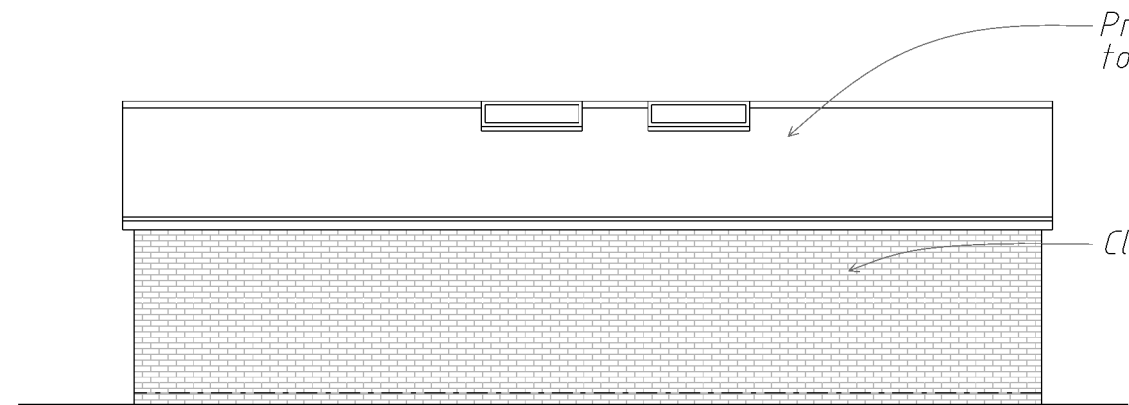

**FRONT (SOUTH) ELEVATION**

**REAR (NORTH) ELEVATION**

**SIDE (WEST) ELEVATION**

**PROPOSED OUTBUILDING FLOOR PLAN**

SCALE 1:100 @A3

0 1 2 5m

**SIDE (EAST) ELEVATION**

33 Abbey Road Aylesbury BUCKS HP19 9NP For Gabriel & Monica Costea			
PROPOSED OUTBUILDING PLANS & ELEVATIONS			
1:100@A3	OCT '23	DATE	REVISION
VDA	09	-	-
<b>BLACKWOOD - ARCHITECTS</b>			
3 Carrera House Merlin Centre Gatehouse Close Aylesbury HP19 8DP Tel: 01296 399959			