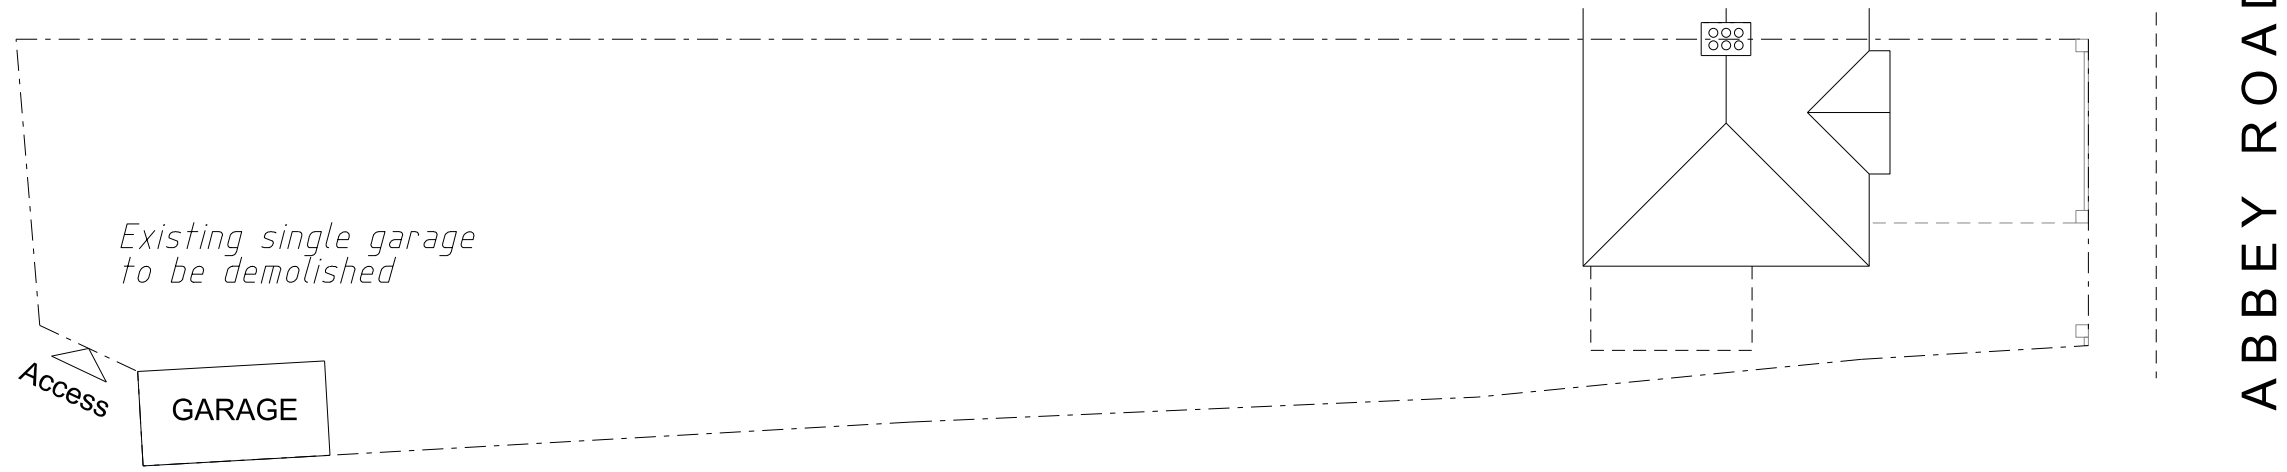

PROPOSED SITE PLAN

EXISTING SITE PLAN

33 ABBEY ROAD

33 Abbey Road Aylesbury BUCKS HP19 9NP For Gabriel & Monica Costea			
EXISTING & PROPOSED SITE PLAN			
1:200@A3	SEP '23	DATE	REVISION
VDA	02	-	-
BLACKWOOD - ARCHITECTS 3 Carrera House Merlin Centre Gatehouse Close Aylesbury HP19 8DP Tel: 01296 399959			