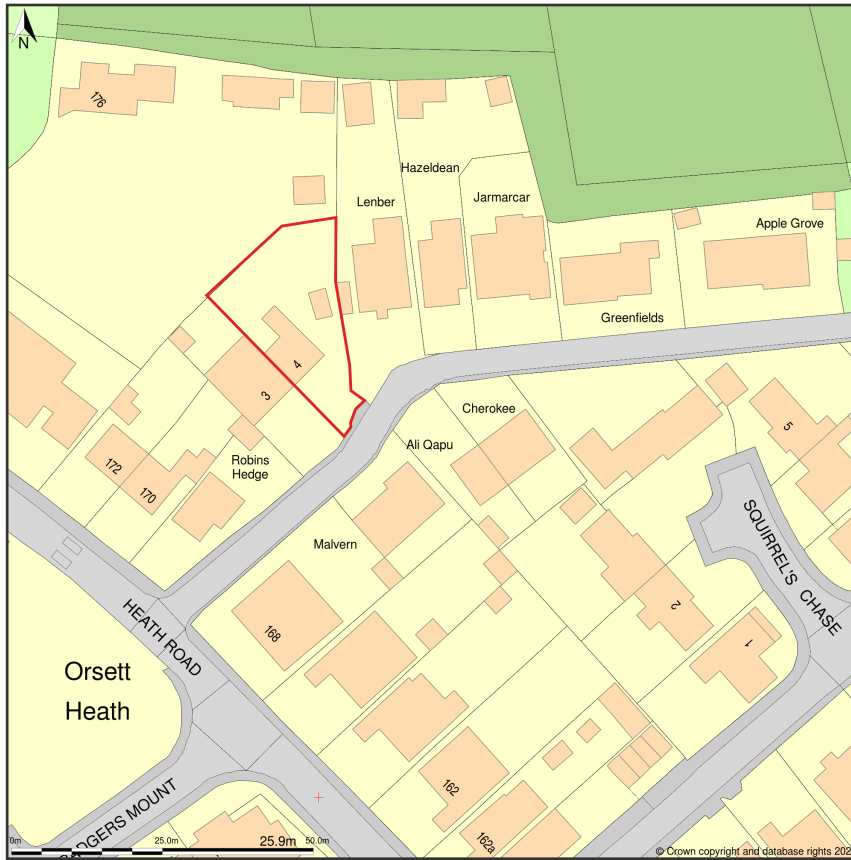

LOCATION 4, Gowers Lane, Orsett, Thurrock, RM16 3AR

Location Plan shows area bounded by: 563899.79, 179840.45, 564041.21, 179981.87 (at a scale of 1:1250), OSGridRef: TQ63977991. The representation of a road, track or path is no evidence of a right of way. The representation of features as lines is no evidence of a property boundary.

Produced on 19th Oct 2023 from the Ordnance Survey National Geographic Database and incorporating surveyed revision available at this date. Reproduction in whole or part is prohibited without the prior permission of Ordnance Survey. © Crown copyright 2023. Supplied by www.buyaplan.co.uk a licensed Ordnance Survey partner (100053143). Unique plan reference: #00851905-A32A93.