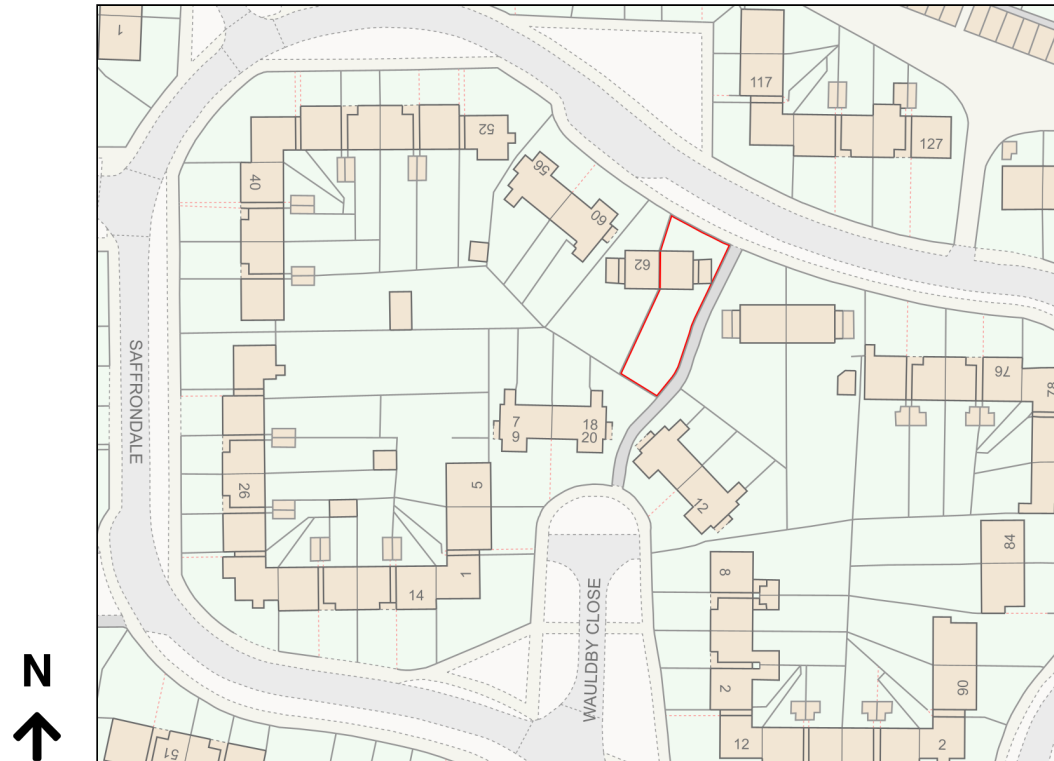

Location Plan

Site Address: 64, Saffrondale, Anlaby, HU10 6QD

Date Produced: 18-Sep-2023

Scale: 1:1250 @A4

Planning Portal Reference: PP-12430639v1