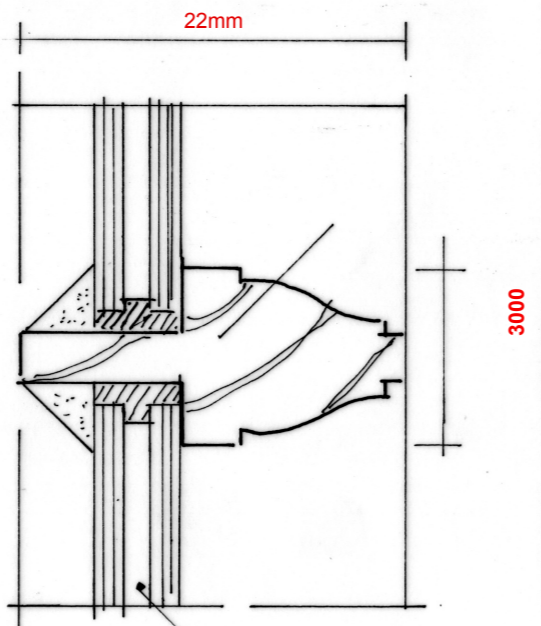

GROUND FLOOR NORTH:
NEW SASH WINDOW

GROUND FLOOR WEST:
NEW SASH WINDOW

1ST FLOOR NORTH - NEW BALCONY DOORS

FRENCH DOOR DETAILS: 1:5

PROJECT	OLD RECTORY LITTLE BARDFIELD ESSEX - CM7 4TW	ALP ARIKOGLU RIBA Chartered Architect
PROPOSED ALTERATIONS JOINERY DETAILS		Kimpton Mill Codicote Hertfordshire SG4 8ST Tel 07973 221 618 email alp@arikoglu.co.uk
0 10 30 50 100 cms		JOB: 2021801
		2.17