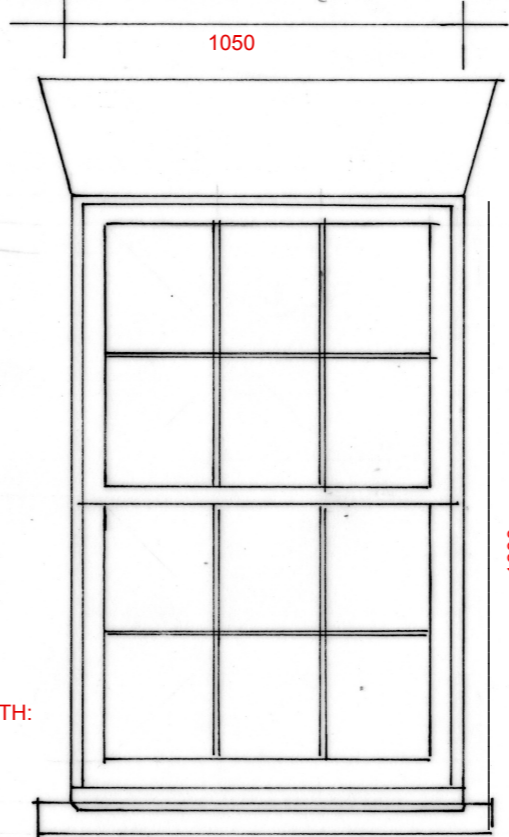

GROUND FLOOR NORTH:
NEW SASH WINDOW

GROUND FLOOR WEST:
NEW SASH WINDOW

1ST FLOOR NORTH - NEW BALCONY DOORS

FRENCH DOOR DETAILS: 1:5

PROJECT	OLD RECTORY LITTLE BARDFIELD ESSEX - CM7 4TW	ALP ARIKOGLU RIBA Chartered Architect
PROPOSED ALTERATIONS JOINERY DETAILS		Kimpton Mill Codicote Hertfordshire SG4 8ST Tel 07973 221 618 email alp@arikoglu.co.uk
0 10 30 50 100 cms		JOB: 2021801
		2.17