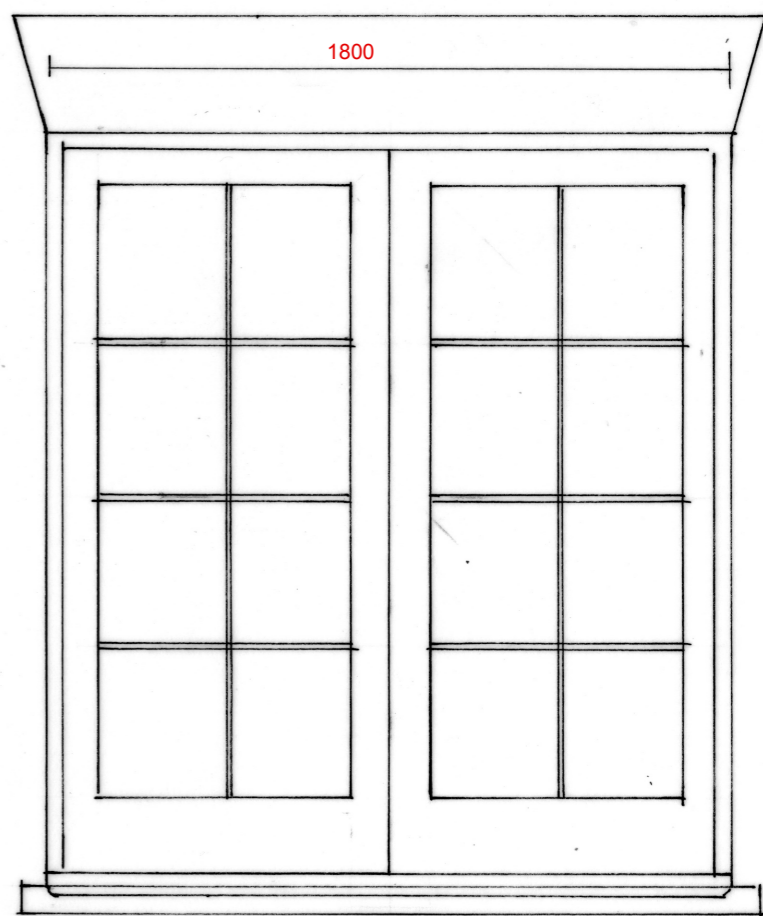

GROUND FLOOR NORTH:
NEW SASH WINDOW

GROUND FLOOR WEST:
NEW SASH WINDOW

1ST FLOOR NORTH - NEW BALCONY DOORS

FRENCH DOOR DETAILS: 1:5

PROJECT	OLD RECTORY LITTLE BARDFIELD ESSEX - CM7 4TW	ALP ARIKOGLU RIBA Chartered Architect
PROPOSED ALTERATIONS JOINERY DETAILS		Kimpton Mill Codicote Hertfordshire SG4 8ST Tel 07973 221 618 email alp@arikoglu.co.uk
0 10 30 50 100 cms		JOB: 2021801
		2.17