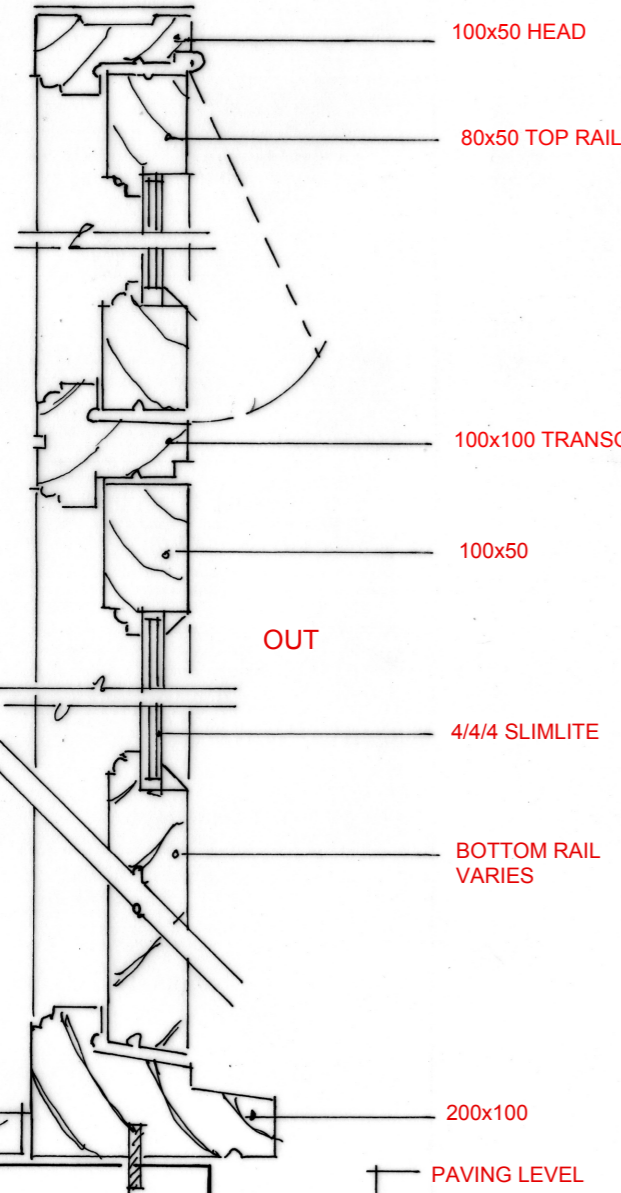

GROUND FLOOR NORTH:
NEW SASH WINDOW

GROUND FLOOR WEST:
NEW SASH WINDOW

1ST FLOOR NORTH - NEW BALCONY DOORS

FRENCH DOOR DETAILS: 1:5

PROJECT	OLD RECTORY LITTLE BARDFIELD ESSEX - CM7 4TW	ALP ARIKOGLU RIBA Chartered Architect
PROPOSED ALTERATIONS JOINERY DETAILS		Kimpton Mill Codicote Hertfordshire SG4 8ST Tel 07973 221 618 email alp@arikoglu.co.uk
0 10 30 50 100 cms		JOB: 2021801
		2.17