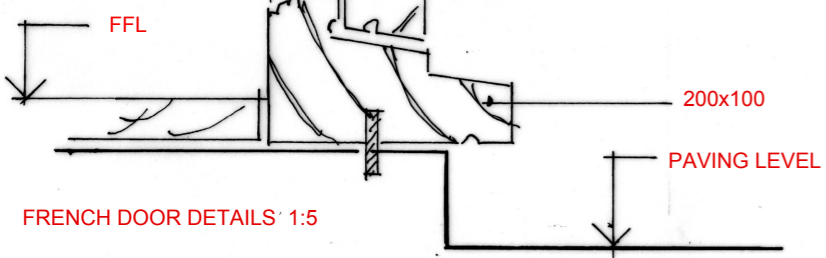

GROUND FLOOR NORTH:
NEW SASH WINDOW

GROUND FLOOR WEST:
NEW SASH WINDOW

1ST FLOOR NORTH - NEW BALCONY DOORS

FRENCH DOOR DETAILS: 1:5

PROJECT	OLD RECTORY LITTLE BARDFIELD ESSEX - CM7 4TW	ALP ARIKOGLU RIBA Chartered Architect
PROPOSED ALTERATIONS JOINERY DETAILS		Kimpton Mill Codicote Hertfordshire SG4 8ST Tel 07973 221 618 email alp@arikoglu.co.uk
0 10 30 50 100 cms		JOB: 2021801
		2.17