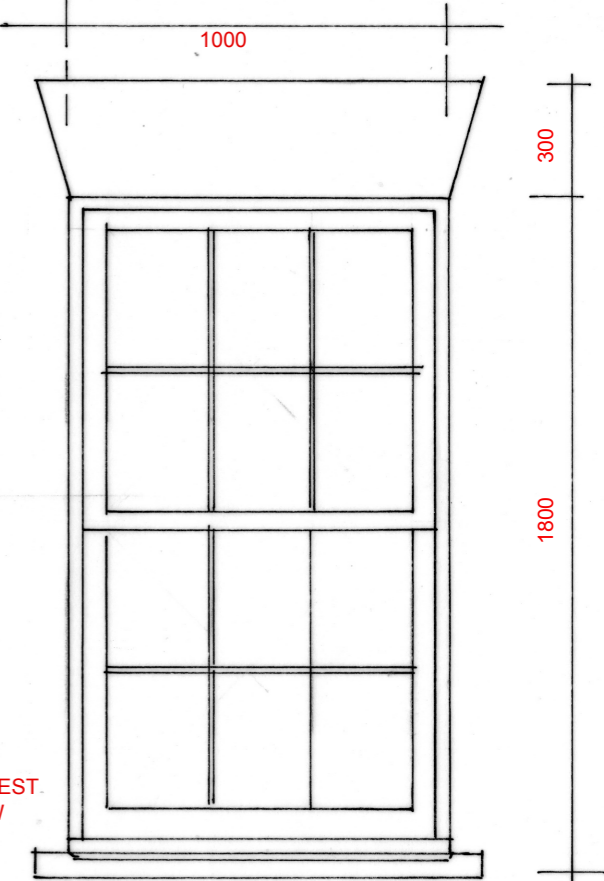

GROUND FLOOR NORTH:
NEW SASH WINDOW

GROUND FLOOR WEST:
NEW SASH WINDOW

1ST FLOOR NORTH - NEW BALCONY DOORS

FRENCH DOOR DETAILS: 1:5

PROJECT	OLD RECTORY LITTLE BARDFIELD ESSEX - CM7 4TW	ALP ARIKOGLU RIBA Chartered Architect
PROPOSED ALTERATIONS JOINERY DETAILS		Kimpton Mill Codicote Hertfordshire SG4 8ST Tel 07973 221 618 email alp@arikoglu.co.uk
0 10 30 50 100 cms		JOB: 2021801
		2.17