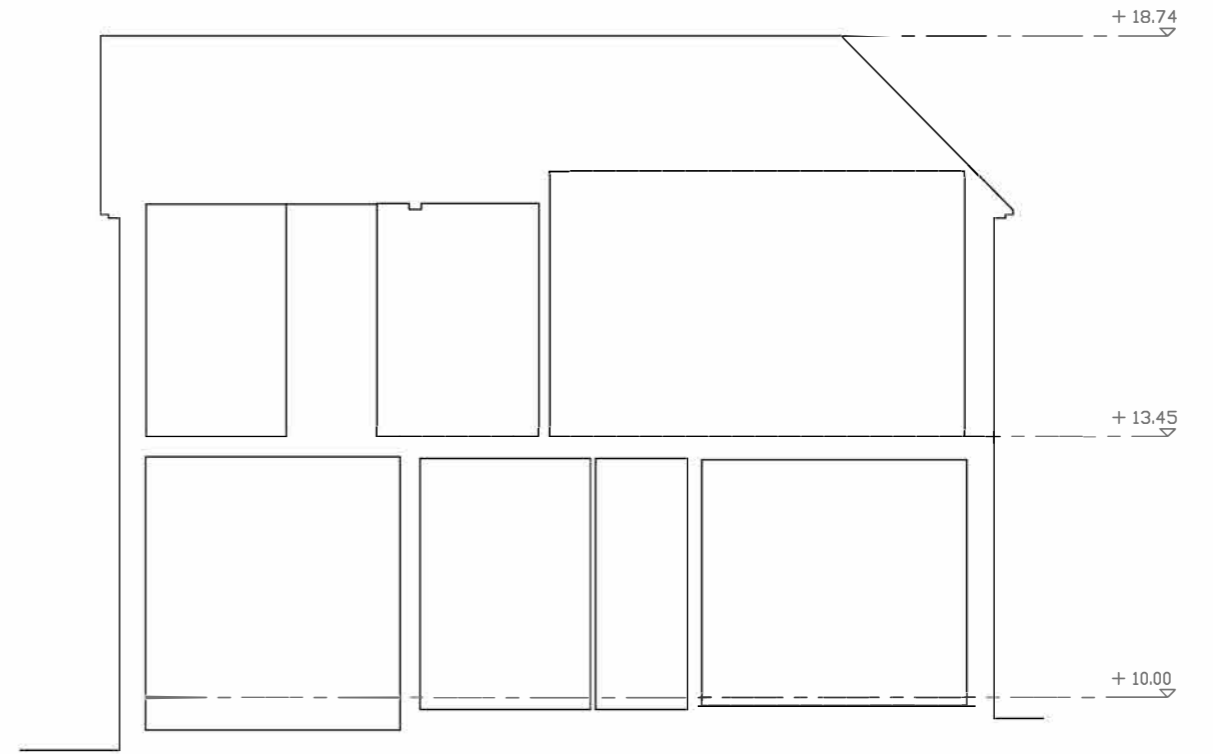

SECTION B'B

SECTION C'C

PROJECT	TITLE			DETAIL	DATE	<b>ALP ARIKOGLU RIBA</b> Chartered Architect  Kimpton Mill Codicote Hertfordshire SG4 8ST  Tel 07973 221 618 email alp@arikoglu.co.uk
OLD RECTORY LITTLE BARDFIELD ESSEX – CM7 4TW	SECTIONS B'B AMD C'C	JOB NO:		REVISIONS		
		SCALE	1:100 @ A3			
		DRG NO:				