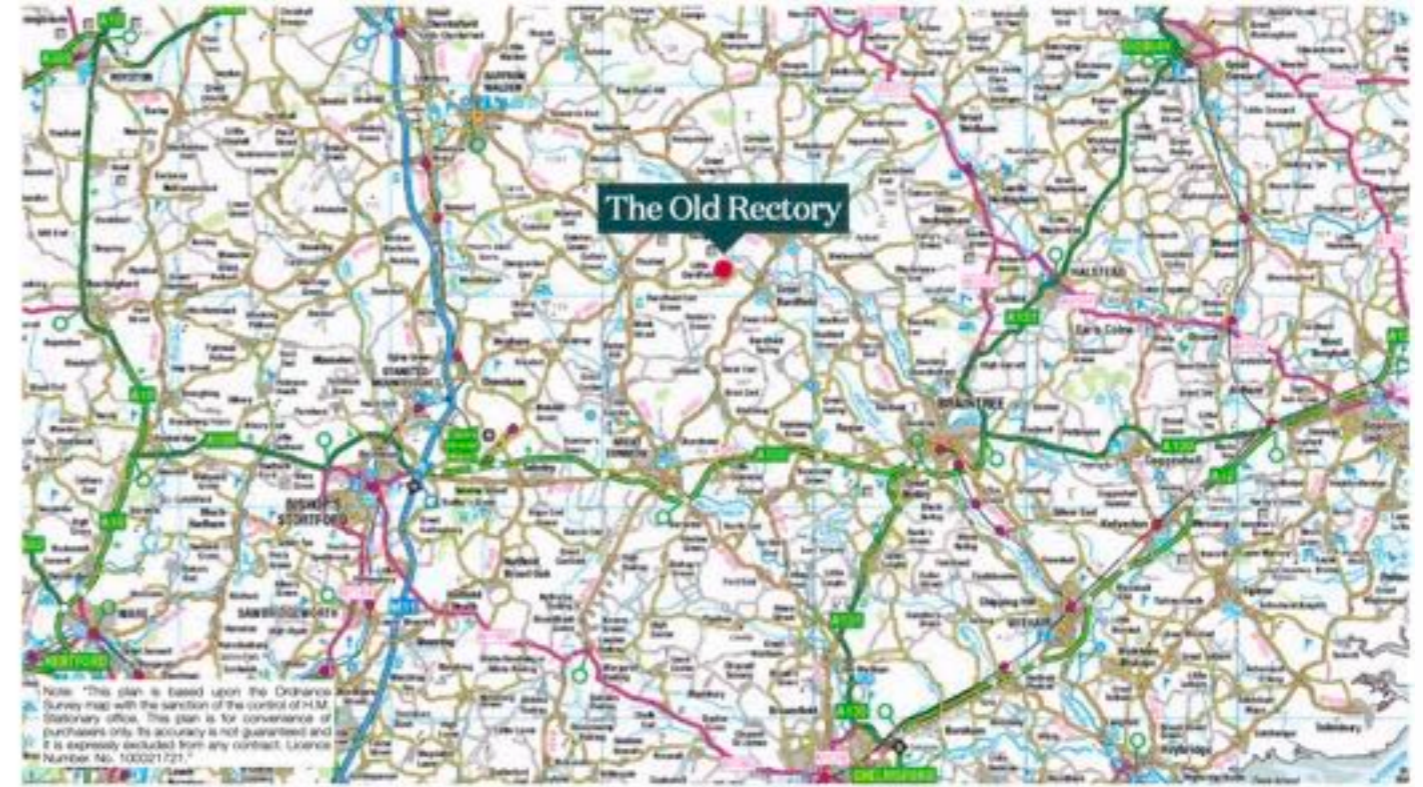

LOCATION MAP NTS

© Ordnance Survey
License number 100053778

ALP ARIKOGLU RIBA
Chartered Architect

Kimpton Mill
Codicote
Hertfordshire
SG4 8ST

Tel 07973 221 618
email alp@arikoglu.co.uk

OLD RECTORY
LITTLE BARDFIELD
ESSEX – CM7 4TW

PROPOSED
GROUND SOURCE HEAT PUMP

LOCATION MAP / PLAN

JOB: 2021801
N.T.S.

PP 01