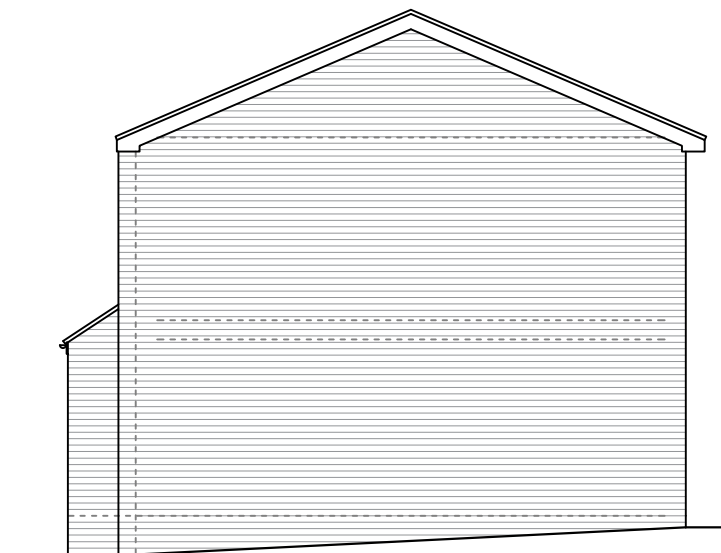

LEFT SIDE ELEVATION

FRONT ELEVATION

RIGHT SIDE ELEVATION

REAR ELEVATION

Project	
Extensions and Internal Reconfiguration	
Address	
31 Ridge Hill, Lowdham, Nottingham	
Title	
Existing Elevations	
Drawing Type	
PLANNING	
Drawing No.	Date
2006.179.004	MAY 2023
	Scale
	1:100 @ A3
	REV
	-