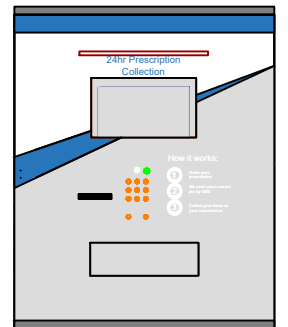

# Proposed Shopfront elevation

Scale Ruler in metres

## Proposed Shopfront - side elevation

Example of vinyl to front of Medpoint

Vinyl wrap to front of Medpoint i1500s dispensing machine

Pharmastop	
October 2023	
Scale 1:50 @ A3	
C.Burton	
Drawing 2	
Note: Any design work provided is chargeable if used by another third party	