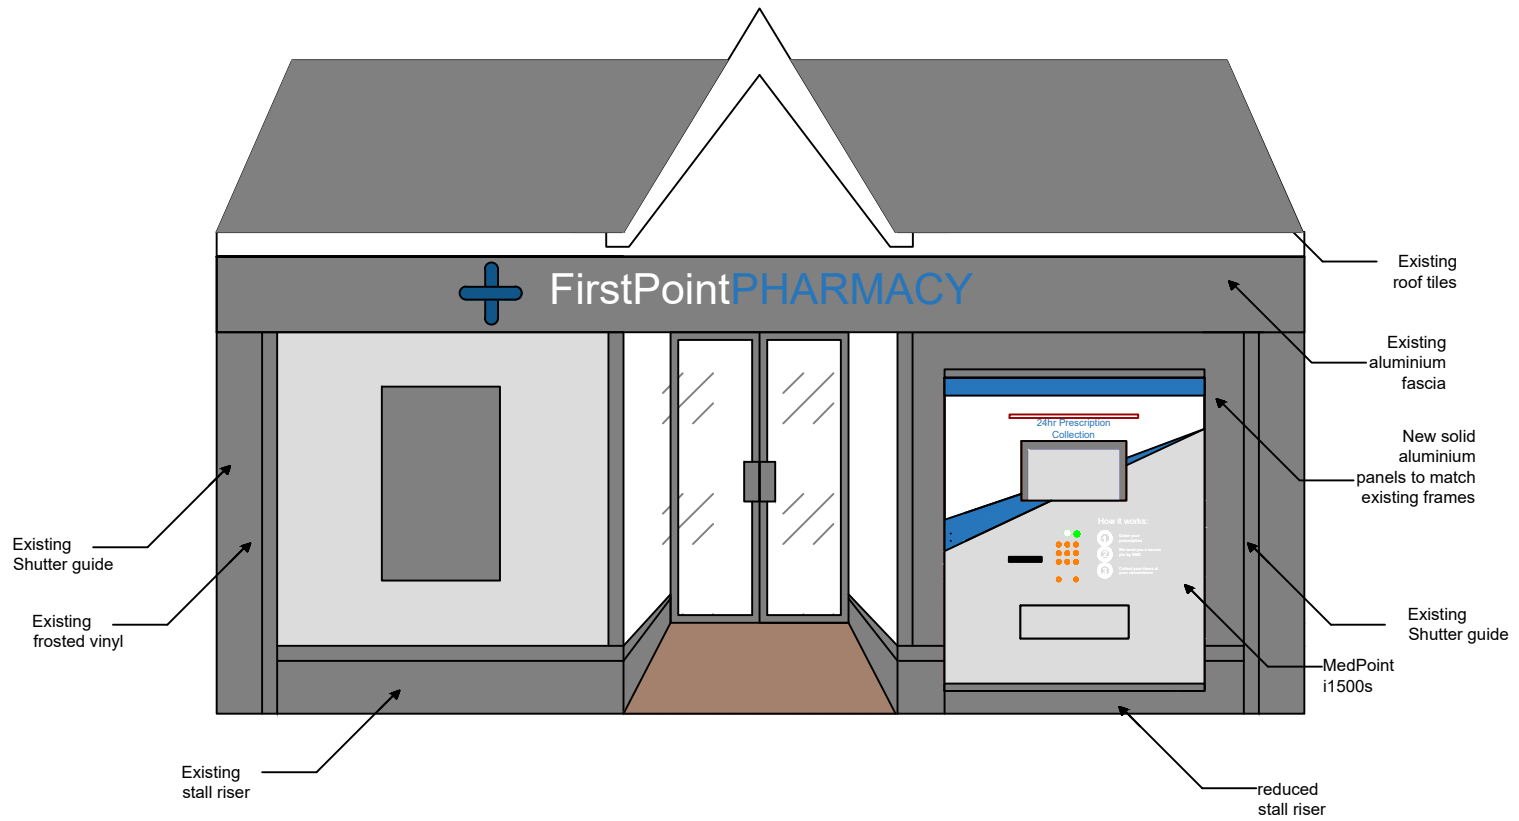

# Proposed Shopfront elevation

Scale Ruler in metres

## Proposed Shopfront - side elevation

Example of vinyl to front of Medpoint

Vinyl wrap to front of Medpoint i1500s dispensing machine

Pharmastop	
October 2023	
Scale 1:50 @ A3	
C.Burton	
Drawing 2	
Note: Any design work provided is chargeable if used by another third party	