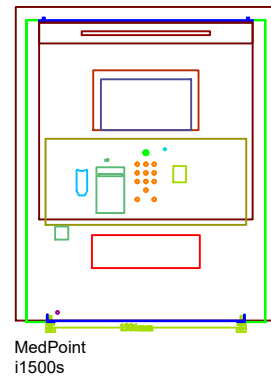

# Proposed Shopfront elevation

Scale Ruler in metres

## Proposed Shopfront - side elevation

Example of vinyl to front of Medpoint

Vinyl wrap to front of Medpoint i1500s dispensing machine

Pharmastop	
October 2023	
Scale 1:50 @ A3	
C.Burton	
Drawing 2	
Note: Any design work provided is chargeable if used by another third party	