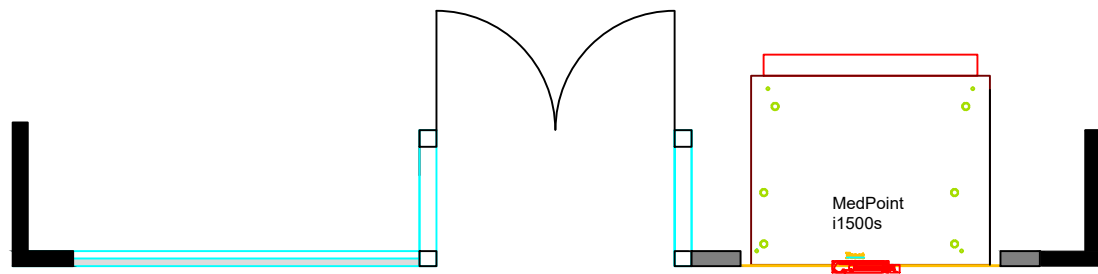

# Proposed Shopfront elevation

Scale Ruler in metres

## Proposed Shopfront - side elevation

Example of vinyl to front of Medpoint

Vinyl wrap to front of Medpoint i1500s dispensing machine

Pharmastop	
October 2023	
Scale 1:50 @ A3	
C.Burton	
Drawing 2	
Note: Any design work provided is chargeable if used by another third party	