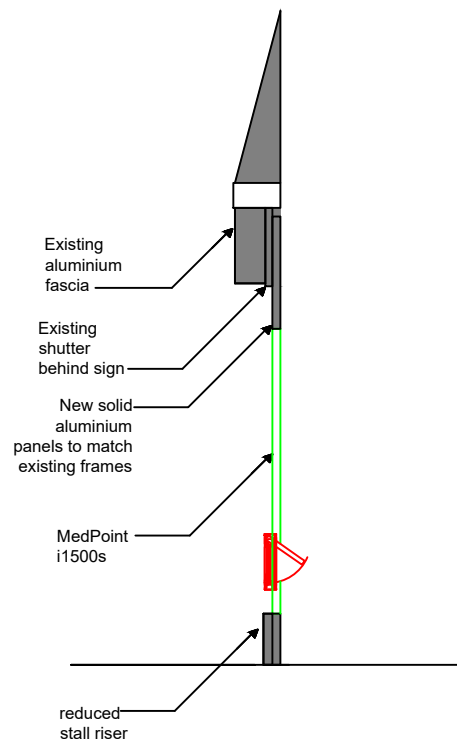

# Proposed Shopfront elevation

Scale Ruler in metres

## Proposed Shopfront - side elevation

Example of vinyl to front of Medpoint

Vinyl wrap to front of Medpoint i1500s dispensing machine

Pharmastop	
October 2023	
Scale 1:50 @ A3	
C.Burton	
Drawing 2	
Note: Any design work provided is chargeable if used by another third party	