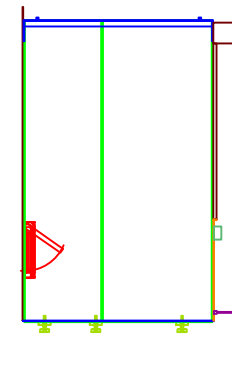

# Proposed Shopfront elevation

Scale Ruler in metres

## Proposed Shopfront - side elevation

Example of vinyl to front of Medpoint

Vinyl wrap to front of Medpoint i1500s dispensing machine

Pharmastop	
October 2023	
Scale 1:50 @ A3	
C.Burton	
Drawing 2	
Note: Any design work provided is chargeable if used by another third party	