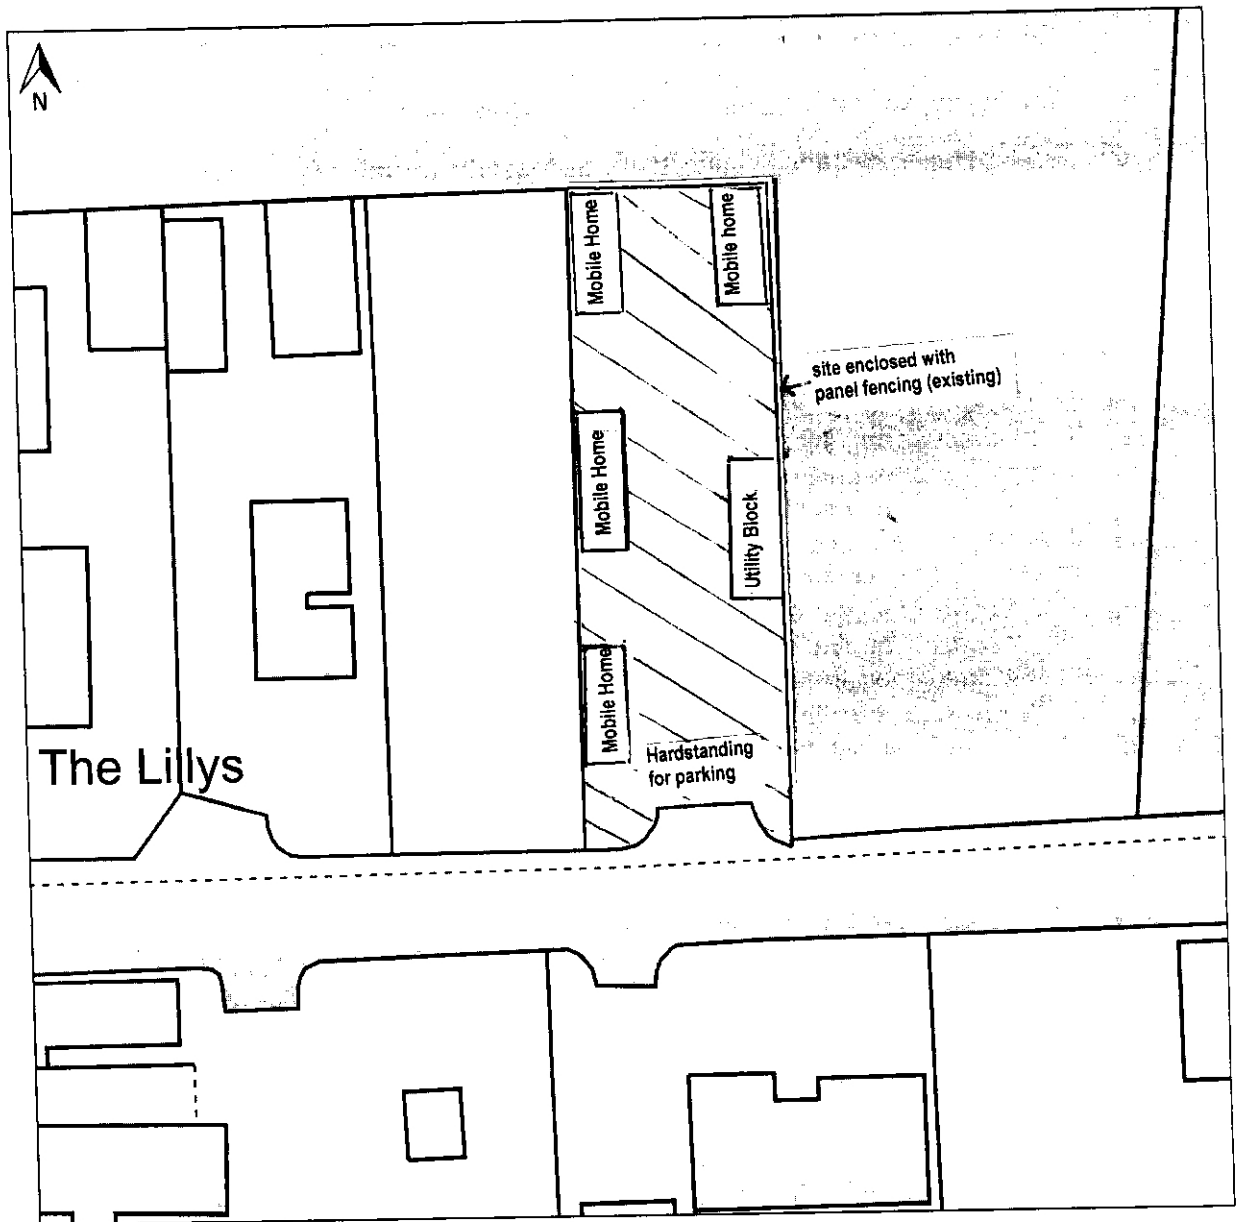

THE PADDOCKS, GRANGE ROAD, BASILDON, ESSEX, SS13 2LW

© Crown copyright and database rights, 2023. Ordnance Survey
0100031673 Created using Plans by Emapsite

Scale: 1:500

Paper Size: A4

Notes: