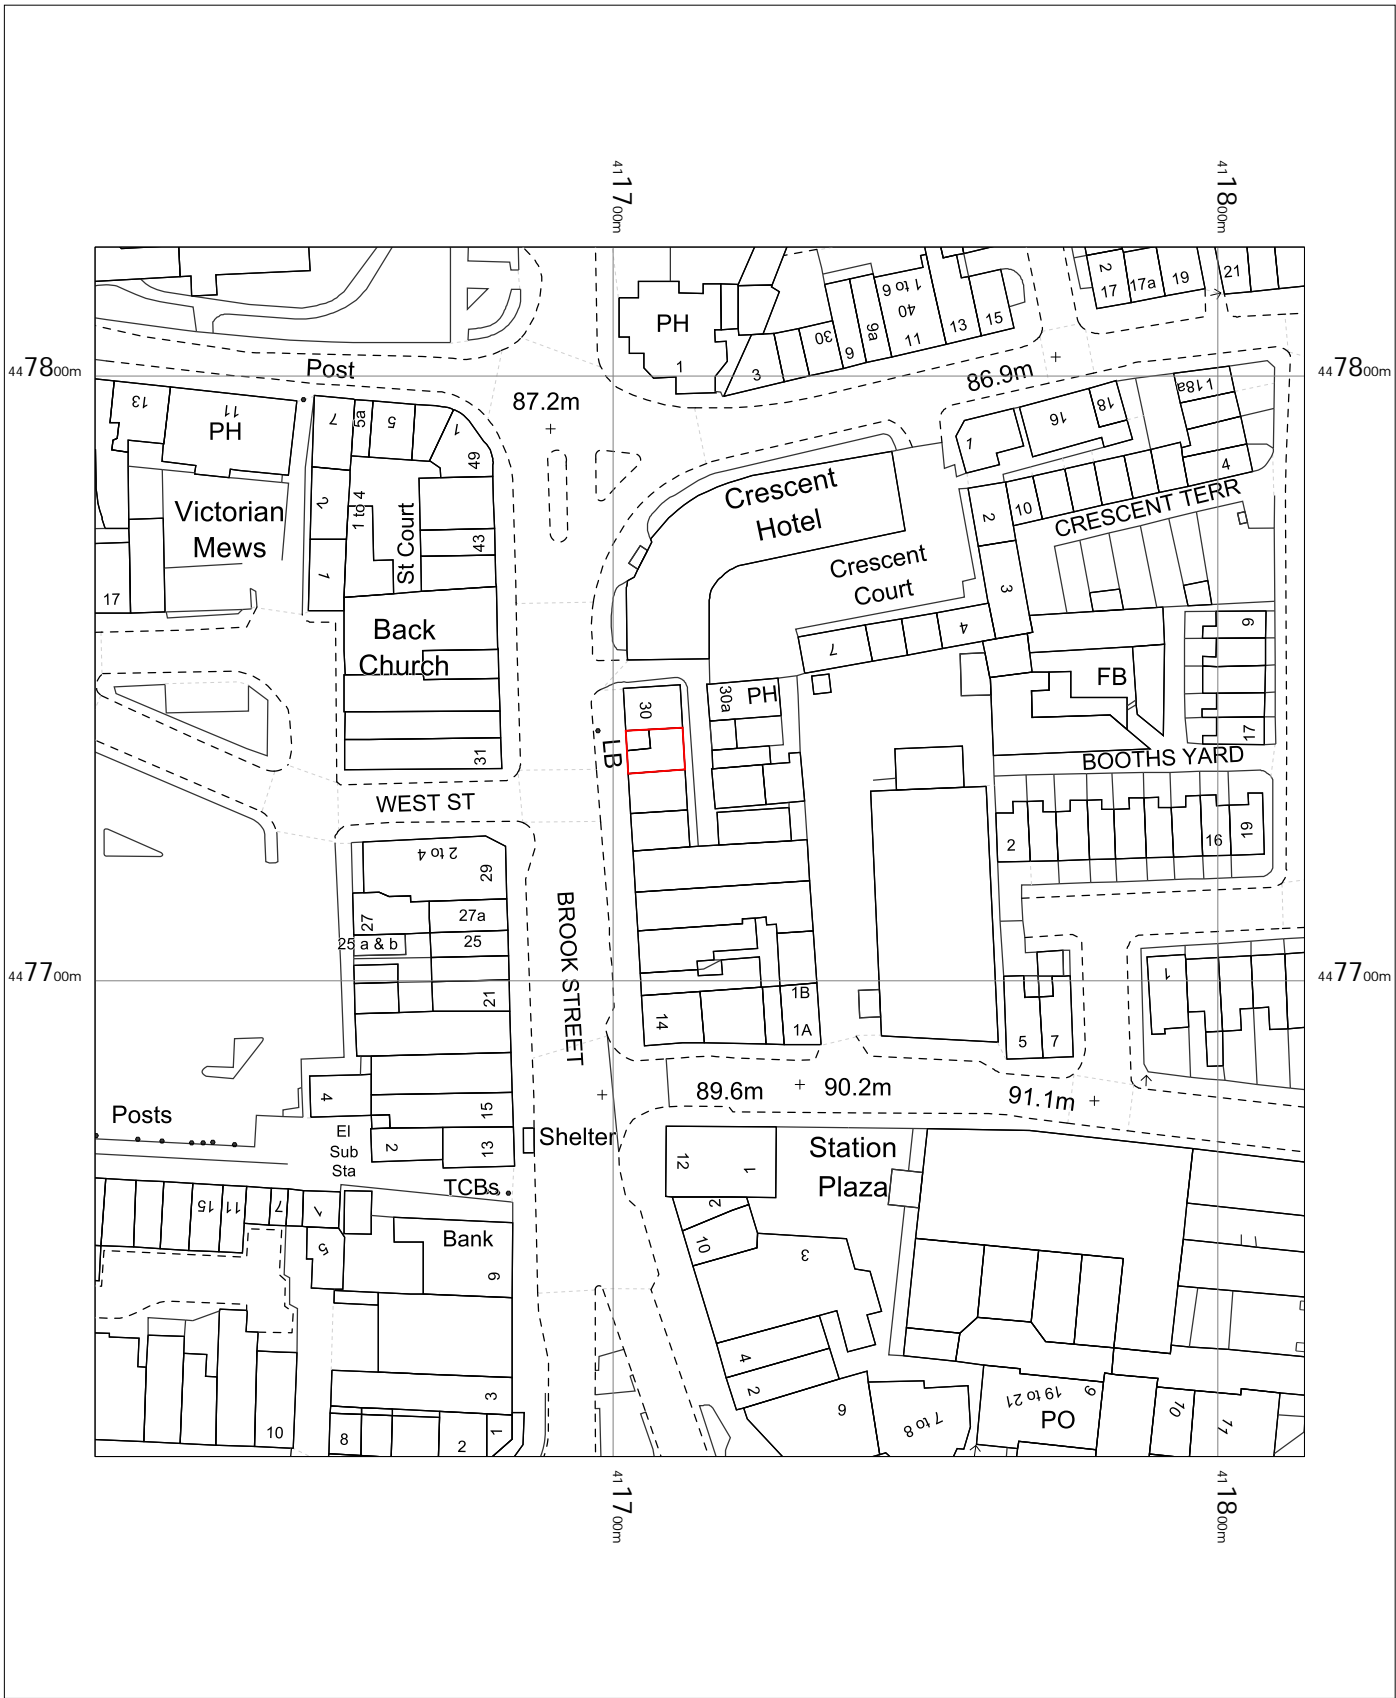

28 Brook Street, LS29 8DE

Valentinos
 28 Brook Street,
 Ilkley,
 Bradford
 LS29 8DE

OS MasterMap 1250/2500/10000 scale
 Tuesday, October 10, 2023, ID: MPMBW-01129766
 www.blackwellmapping.co.uk

1:1250 scale print at A4, Centre: 411714 E, 447721 N

©Crown Copyright Ordnance Survey. Licence no. 100041041

BLACKWELL'S
MAPPING SERVICES
 PERSONAL & PROFESSIONAL MAPPING
 www.blackwellmapping.co.uk

TEL: 0800 151 2612
 maps@blackwell.co.uk