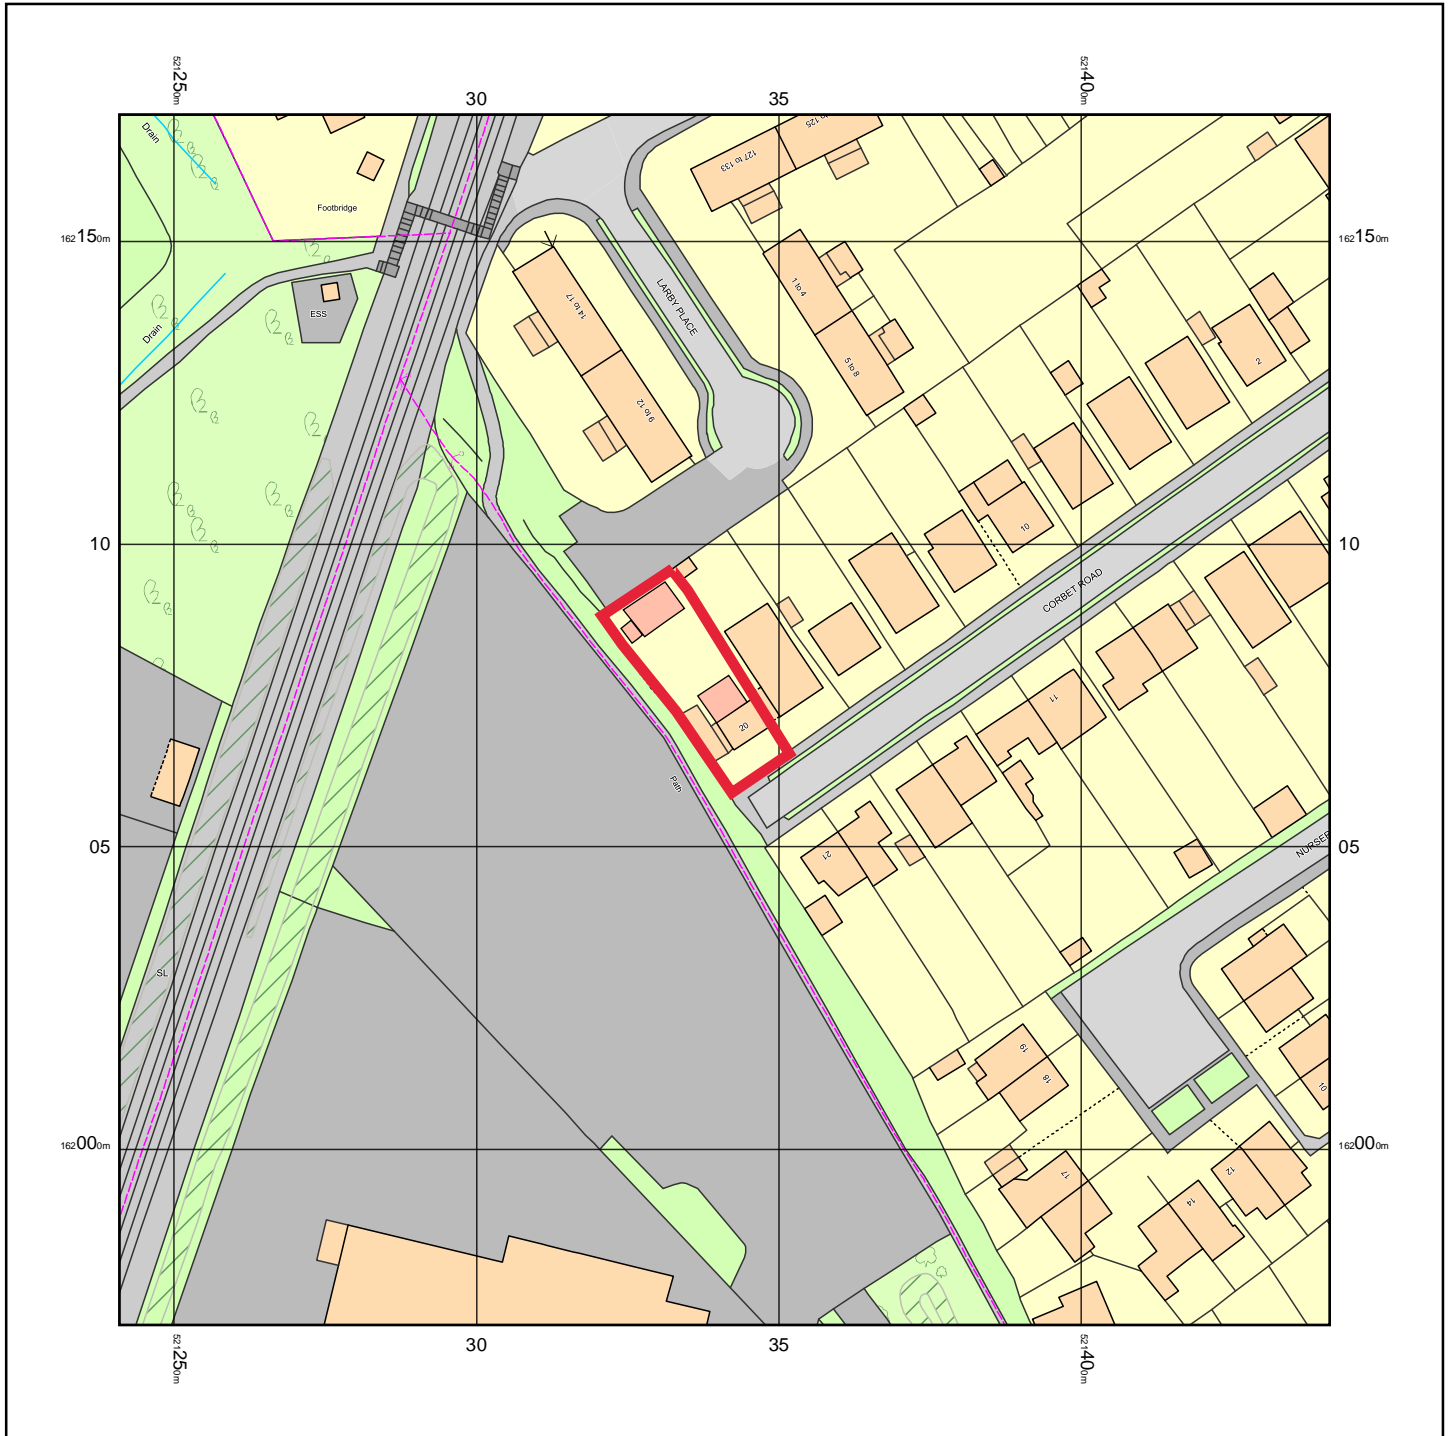

20, CORBET ROAD, EWELL, SURREY, KT17 1NF

Supplied by: www.ukmapcentre.com

Serial No: 253921

Centre Coordinates: 521341,162071

Production Date: 02/12/2022 10:44:58

© Crown copyright and database rights 2022 Ordnance Survey 100048957. The representation of road, track or path is no evidence of a boundary or right of way. The representation of features as lines is no evidence of a property boundary.

0m 1cm = 12.5m 62.5m
Scale 1:1250