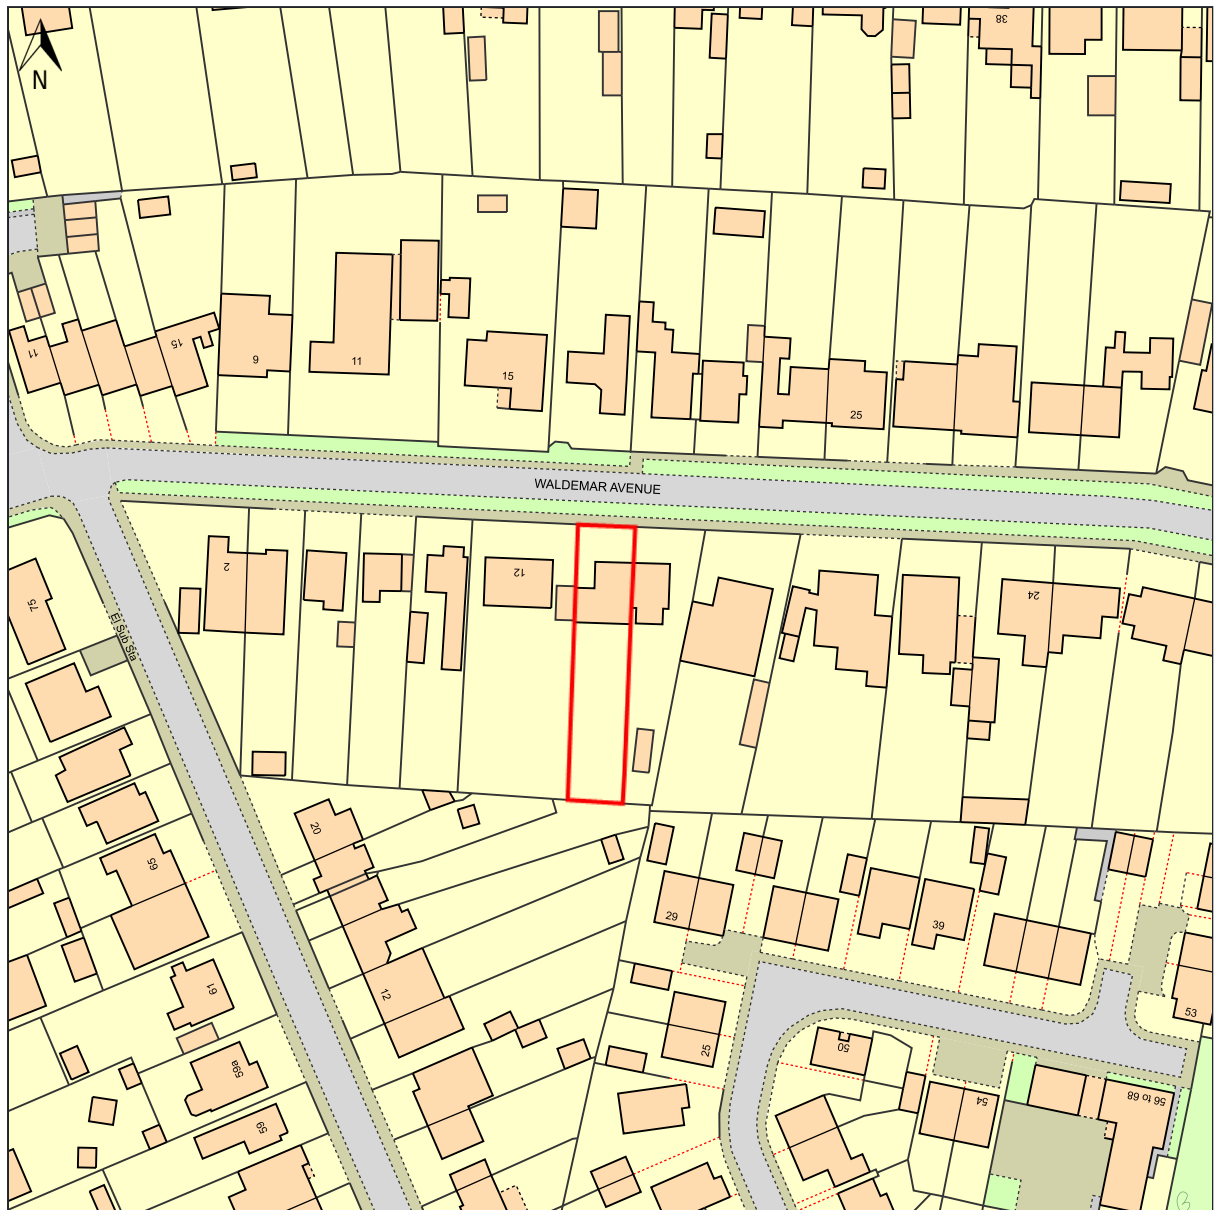

14, WALDEMAR AVENUE, HELLESDON, NORFOLK, NR6 6TB

UPRN: 100090828437

HMLR Title No: NK148644

© Crown copyright and database rights, 2023. Ordnance Survey  
0100031673 Created using Plans by Emapsite

0m 20m 40m 60m 80m 100m

Scale: 1:1250

Paper Size: A4

Notes: