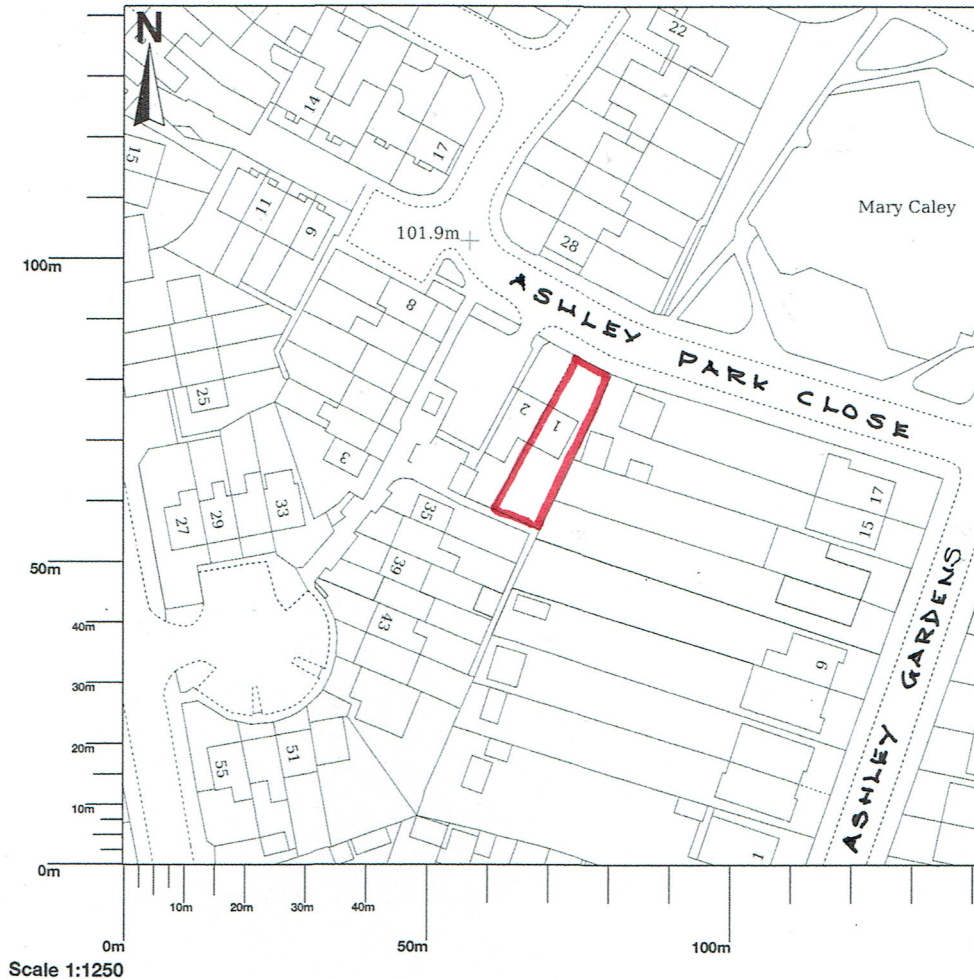

1 Ashley Park Close, Tunbridge Wells, TN4 8TB

© Crown copyright and database rights 2023 OS 100054135. Map area bounded by: 555979,139955 556121,140097. Produced on 11 July 2023 from the OS National Geographic Database. Supplied by UKPlanningMaps.com. Unique plan reference: p2c/uk/974499/1313775