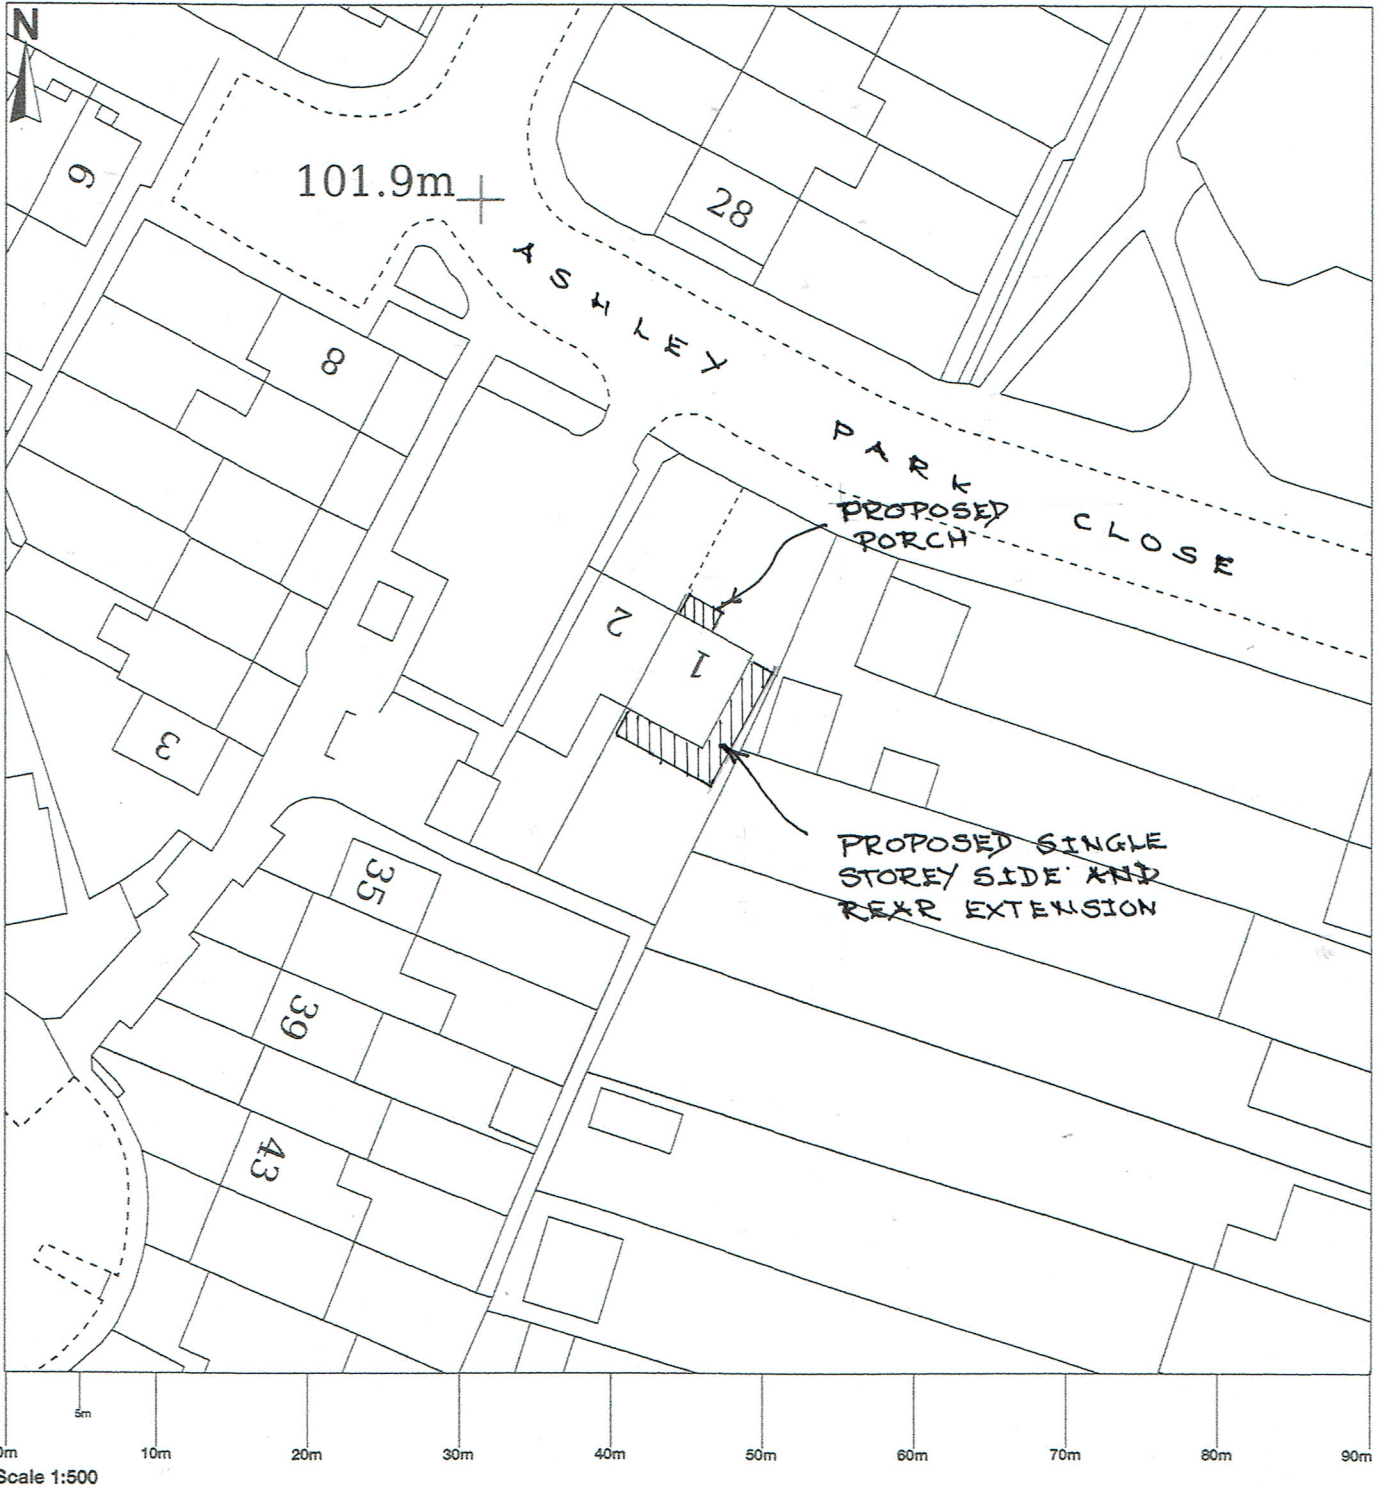

## 1 Ashley Park Close, Tunbridge Wells, TN4 8TB

© Crown copyright and database rights 2023 OS 100054135. Map area bounded by: 556005,139981 556095,140071. Produced on 11 July 2023 from the OS National Geographic Database. Supplied by UKPlanningMaps.com. Unique plan reference: b90c/uk/974499/1313772

BLOCK PLAN (PROPOSED)

DRWG No 100723/02P