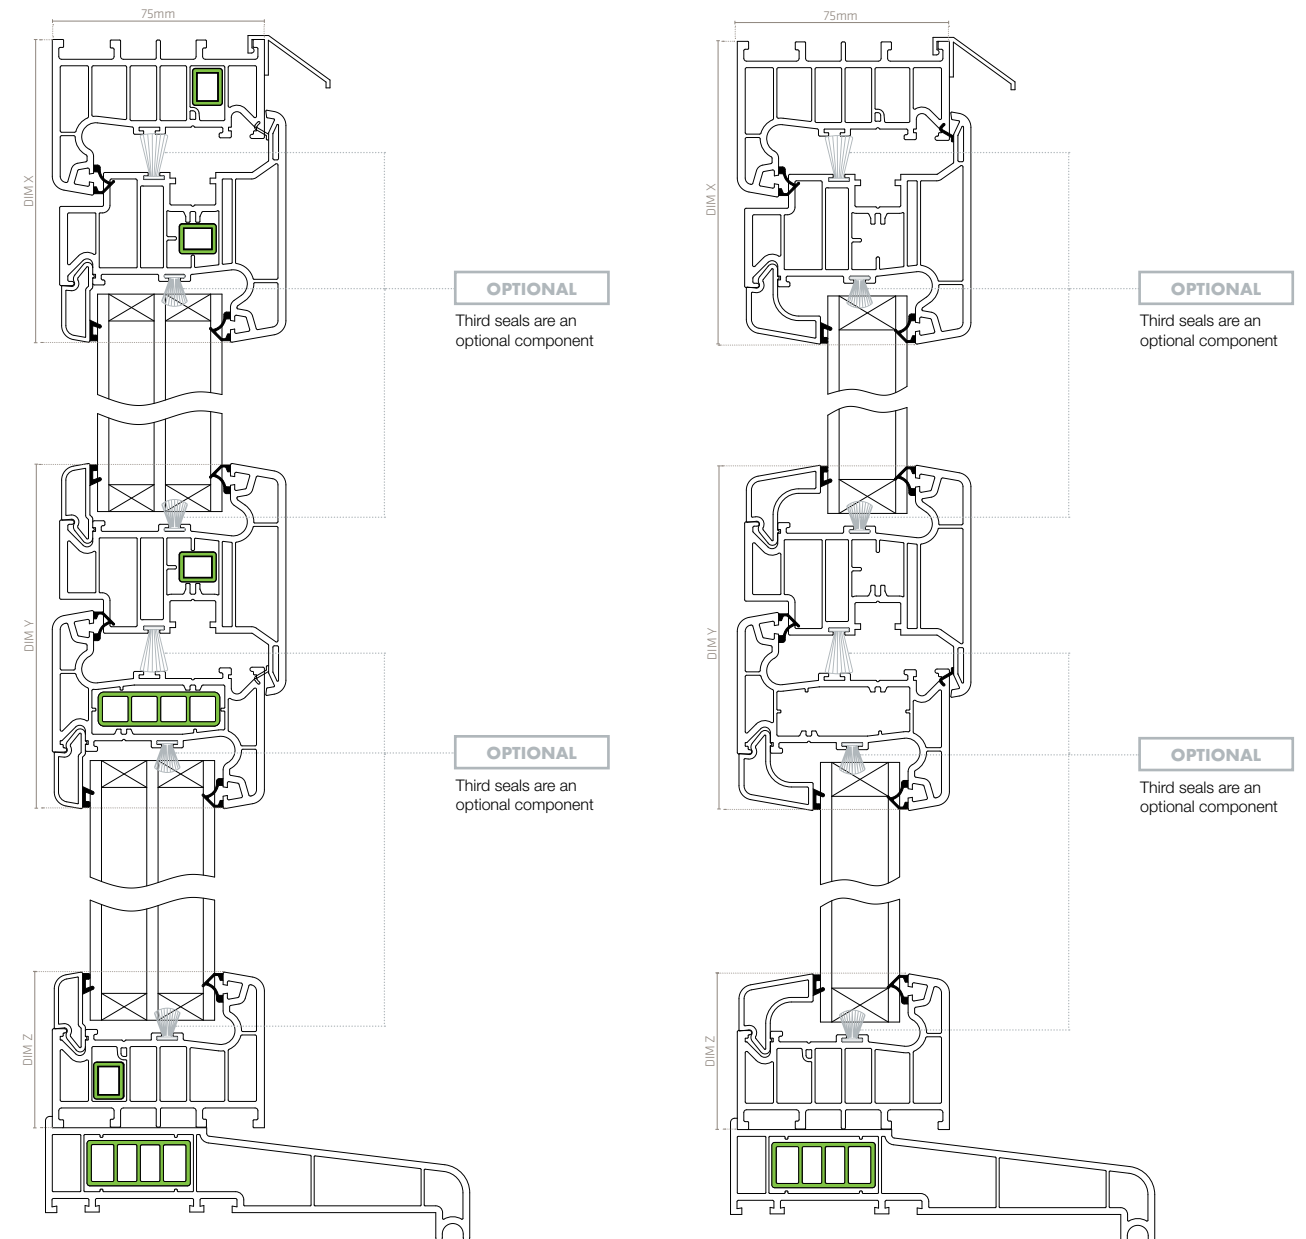

modus® Technical information Slim rebate sash casement

≡ Slim rebate sash window Triple-glazed

≡ Slim rebate sash window Double-glazed

≡ modus slim rebate sash casement windows offer flush internal aesthetics for ultimate sleek looks

modus slim rebate sash windows offer internally flush and externally slim rebated sashes for a sleek look to rival aluminium systems. A range of Grey and metallic finishes add to the aesthetic, and you can even experiment with differing internal finishes. This delivers significant cost savings over aluminium, as well enhanced thermal performance.

Min / max sizes	Width (mm)	Height (mm)
Top hung (espag)	Min: 320 Max: 1200	Min: 375 Max: 1350
Side hung	Min: 400 Max: 750	Min: 320 Max: 1500
Fixed	Max: 1500	Max: 2100

Config	Glass 1 (external)	Glass 2 (internal)	Glass 3 (internal)	Gas fill	Spacer bar	Reinforcing	WER	Energy index	U value
4/16/4/16/4	Diamant	Planitherm One	Planitherm One	Krypton	SuperSpacer Premium	Full Thermal	A	9	0.7
4/16/4/16/4	Optiwhite	Pilkington KS	Pilkington KS	Argon	SuperSpacer Premium	Full Thermal	A++	28	0.85
4/20/4	Optiwhite	N/A	Pilkington KS	Argon	SuperSpacer Premium	None	A+	11	1.3
4/20/4	Diamant	N/A	Planitherm Total+	Argon	SuperSpacer Premium	None	A+	12	1.3
4/20/4	Clearvision	N/A	Planibel A	Argon	SuperSpacer Premium	None	A	9	1.4

Specifications and results may change. Please contact our Technical department for additional specifications and up to date results.

Frame dimension	Dim X	Frame dimension	Dim Y	Frame dimension	Dim Z
Main Frame (LSF 1021) with Slim Rebate Sash (LSF 1004)	107mm	Slim Rebate Sash (LSF 1004) with Transom Z (LSF 1003)	122mm	Main Frame (LSF 1021)	55mm
Large Main Frame (LSF 1006) with Slim Rebate Sash (LSF 1004)	122mm	Slim Rebate Sash (LSF 1004) with Intermediate Transom Z (LSF 1023)	137mm	Large Main Frame (LSF 1006)	70mm