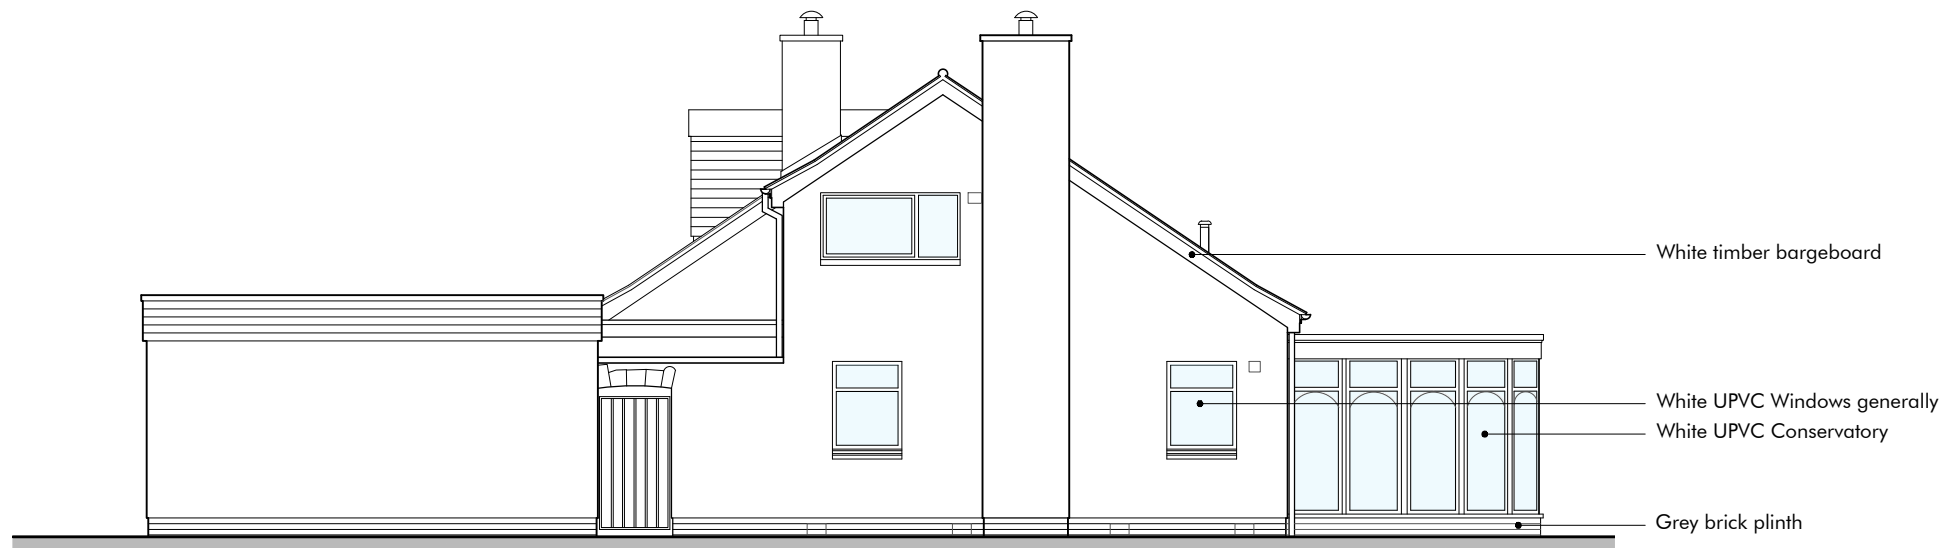

EXISTING NORTH WEST ELEVATION
SCALE 1:100 @ A3

EXISTING SOUTH WEST ELEVATION
SCALE 1:100 @ A3

GENERAL NOTES

The copyright of all information contained within this drawing subsides with ALFA Studio and may not be reproduced without permission. All given dimensions are to be checked on site when setting out and any discrepancy reported immediately.

STATUS	PLANNING
DRAWING TITLE	EXISTING NORTH WEST & SOUTH WEST ELEVATIONS
DRAWING NUMBER	2301-01 P06
DATE	October 2023
SCALE	1:100 @ A3