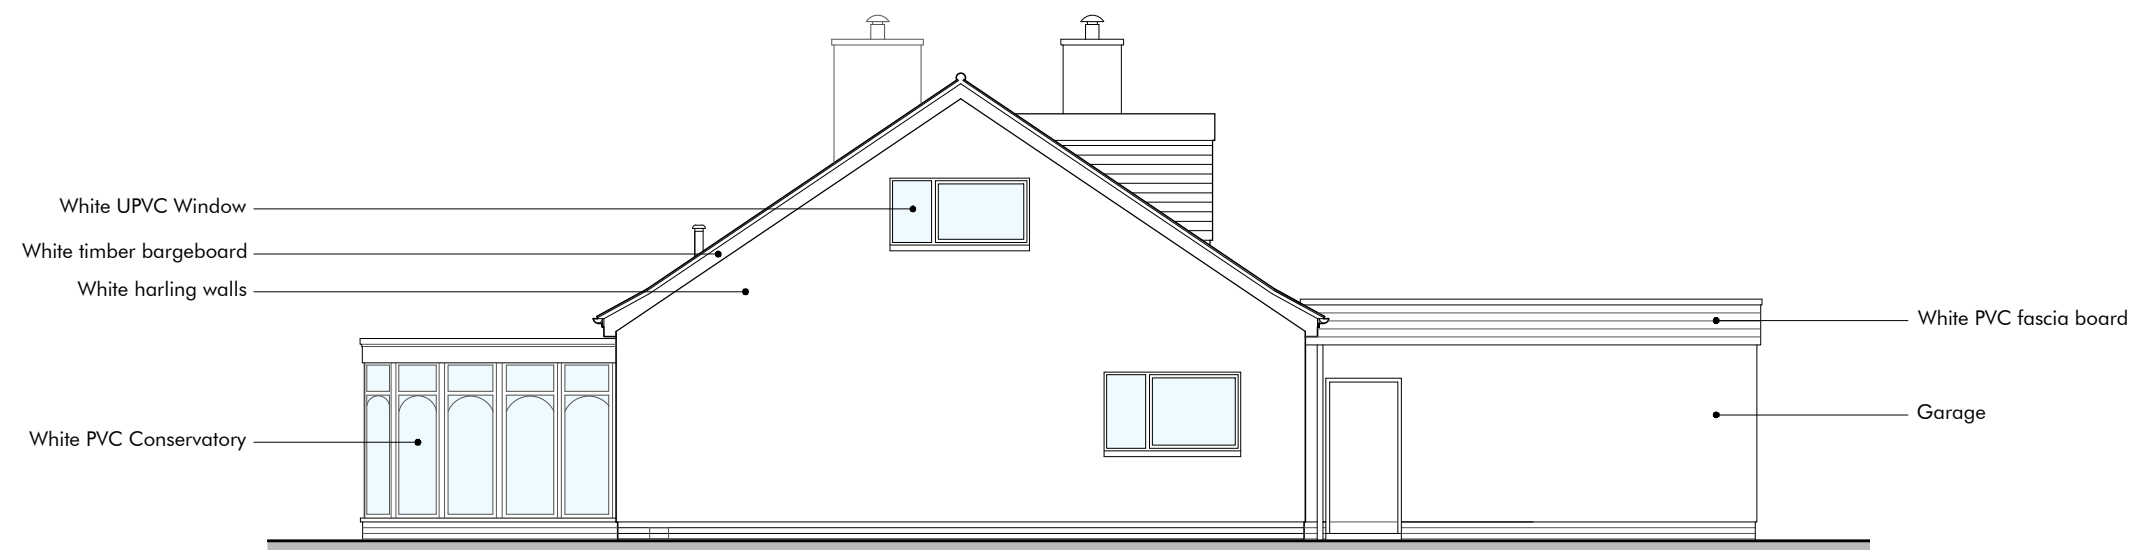

EXISTING SOUTH EAST ELEVATION
SCALE 1:100 @ A3

EXISTING NORTH EAST ELEVATION
SCALE 1:100 @ A3

GENERAL NOTES

The copyright of all information contained within this drawing subsides with ALFA Studio and may not be reproduced without permission. All given dimensions are to be checked on site when setting out and any discrepancy reported immediately.

STATUS	PLANNING
DRAWING TITLE	EXISTING SOUTH EAST & NORTH EAST ELEVATIONS
DRAWING NUMBER	2301-01 P05
DATE	October 2023
SCALE	1:100 @ A3