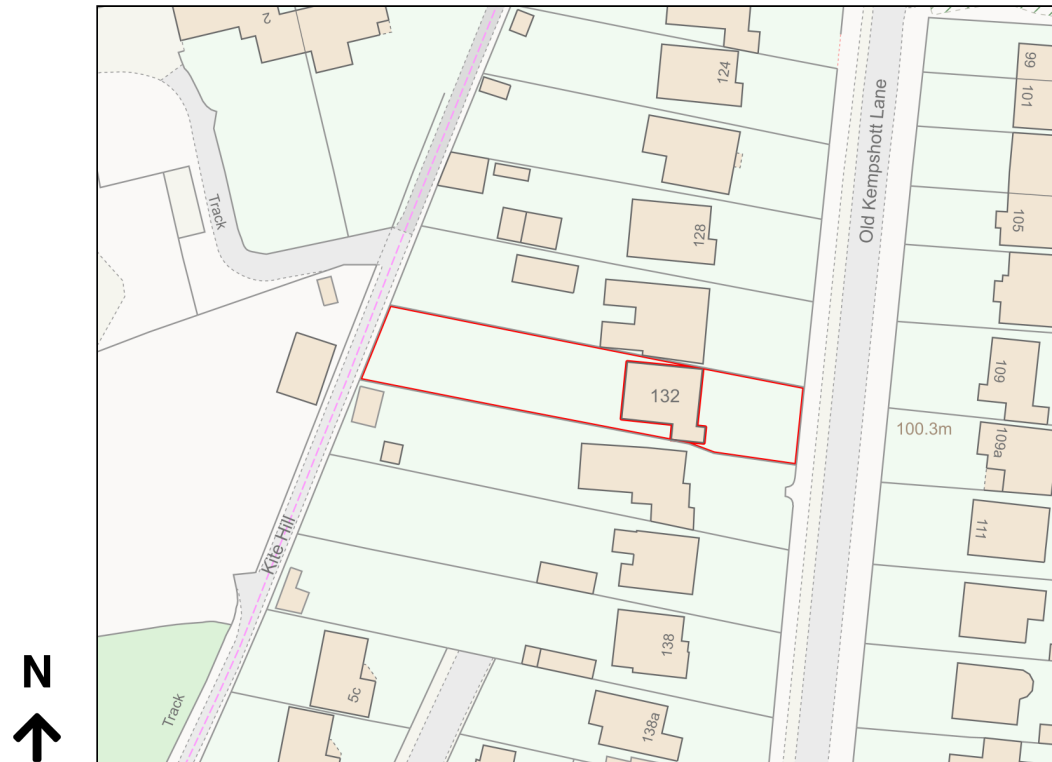

# Location Plan

Site Address: 132, Old Kempshott Lane, Basingstoke, RG22 5EW

Date Produced: 01-Aug-2023

Scale: 1:1250 @A4

Planning Portal Reference: PP-12356274v1