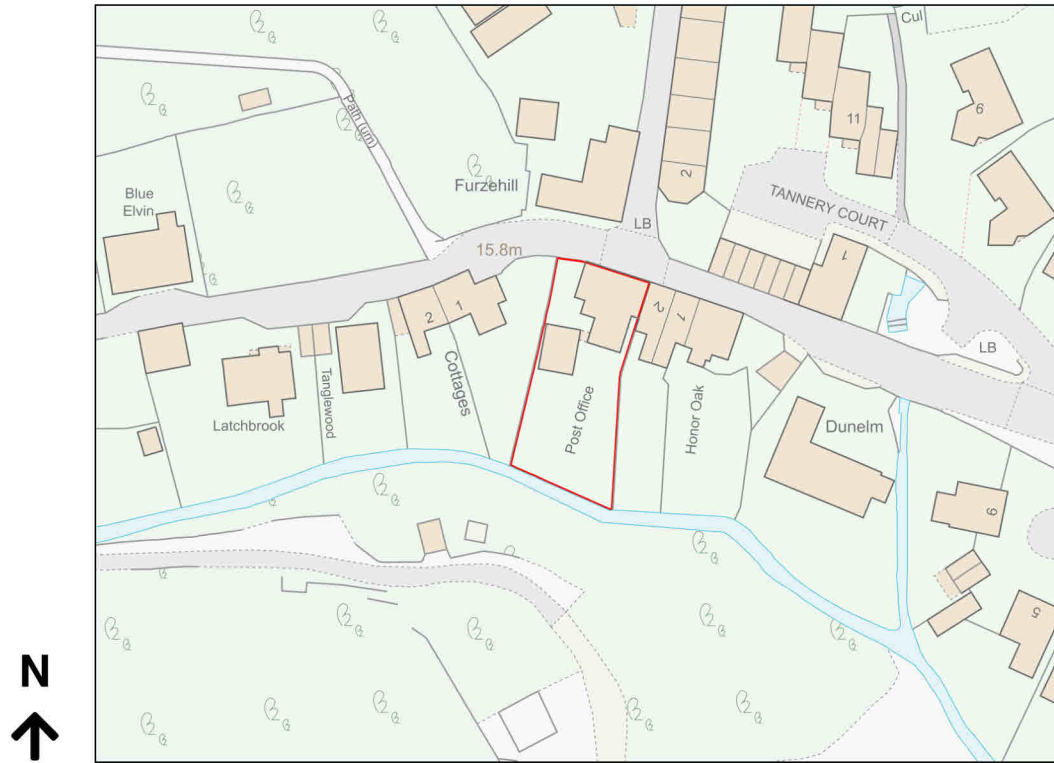

Location Plan

Site Address: The Old Post Office, Longlands Lane, Burraton Coombe, PL12 4QD

Date Produced: 10-Oct-2023

Scale: 1:1250 @A4

Planning Portal Reference: PP-12520570v1