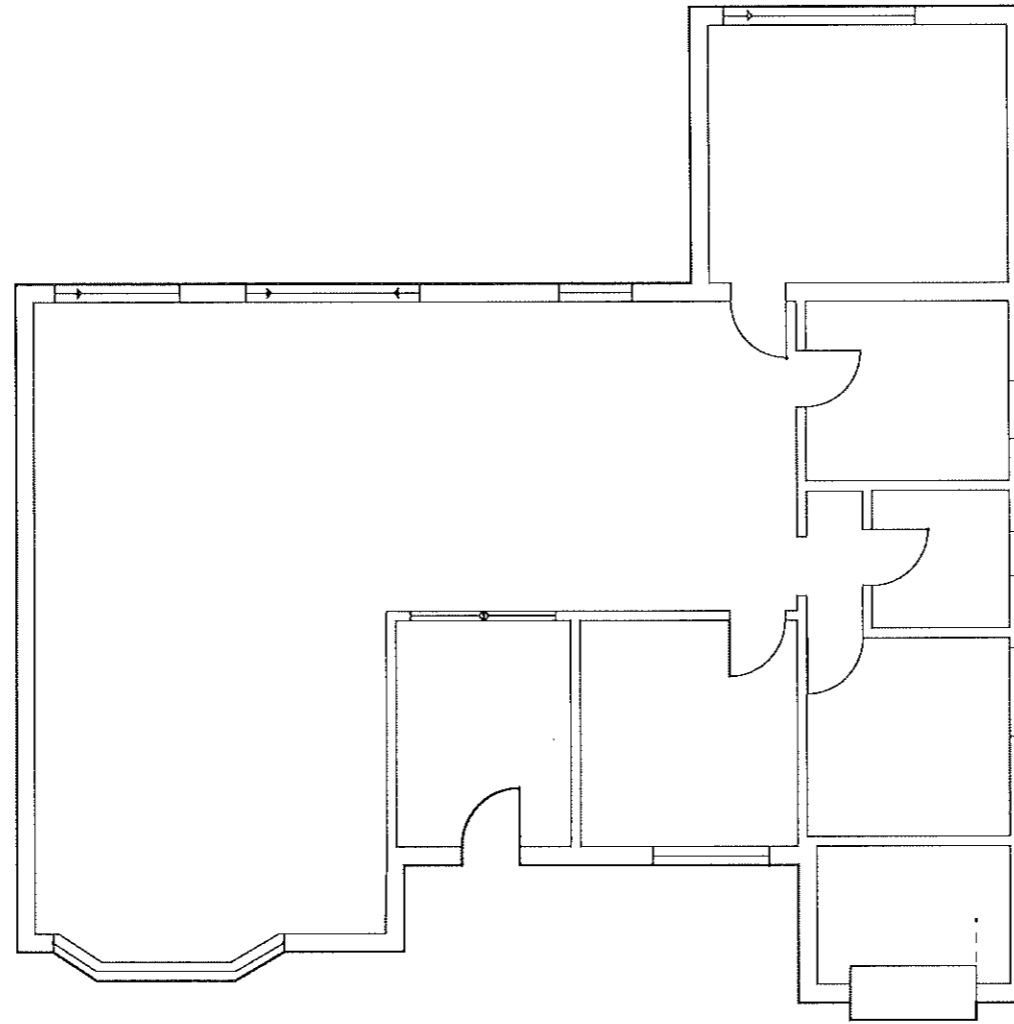

Scale bar 1:100

Existing Floor plan
Scale 1-100 A3

Address: Trebeth, Churchtown, St Minver, PL27 6QH

RUNNALLS CONSTRUCTION DESIGN & PLANNING

Garage/ Store conversion

REMARKS	
1	---/---/---
2	...
3	...
4	...
5	...

A 01