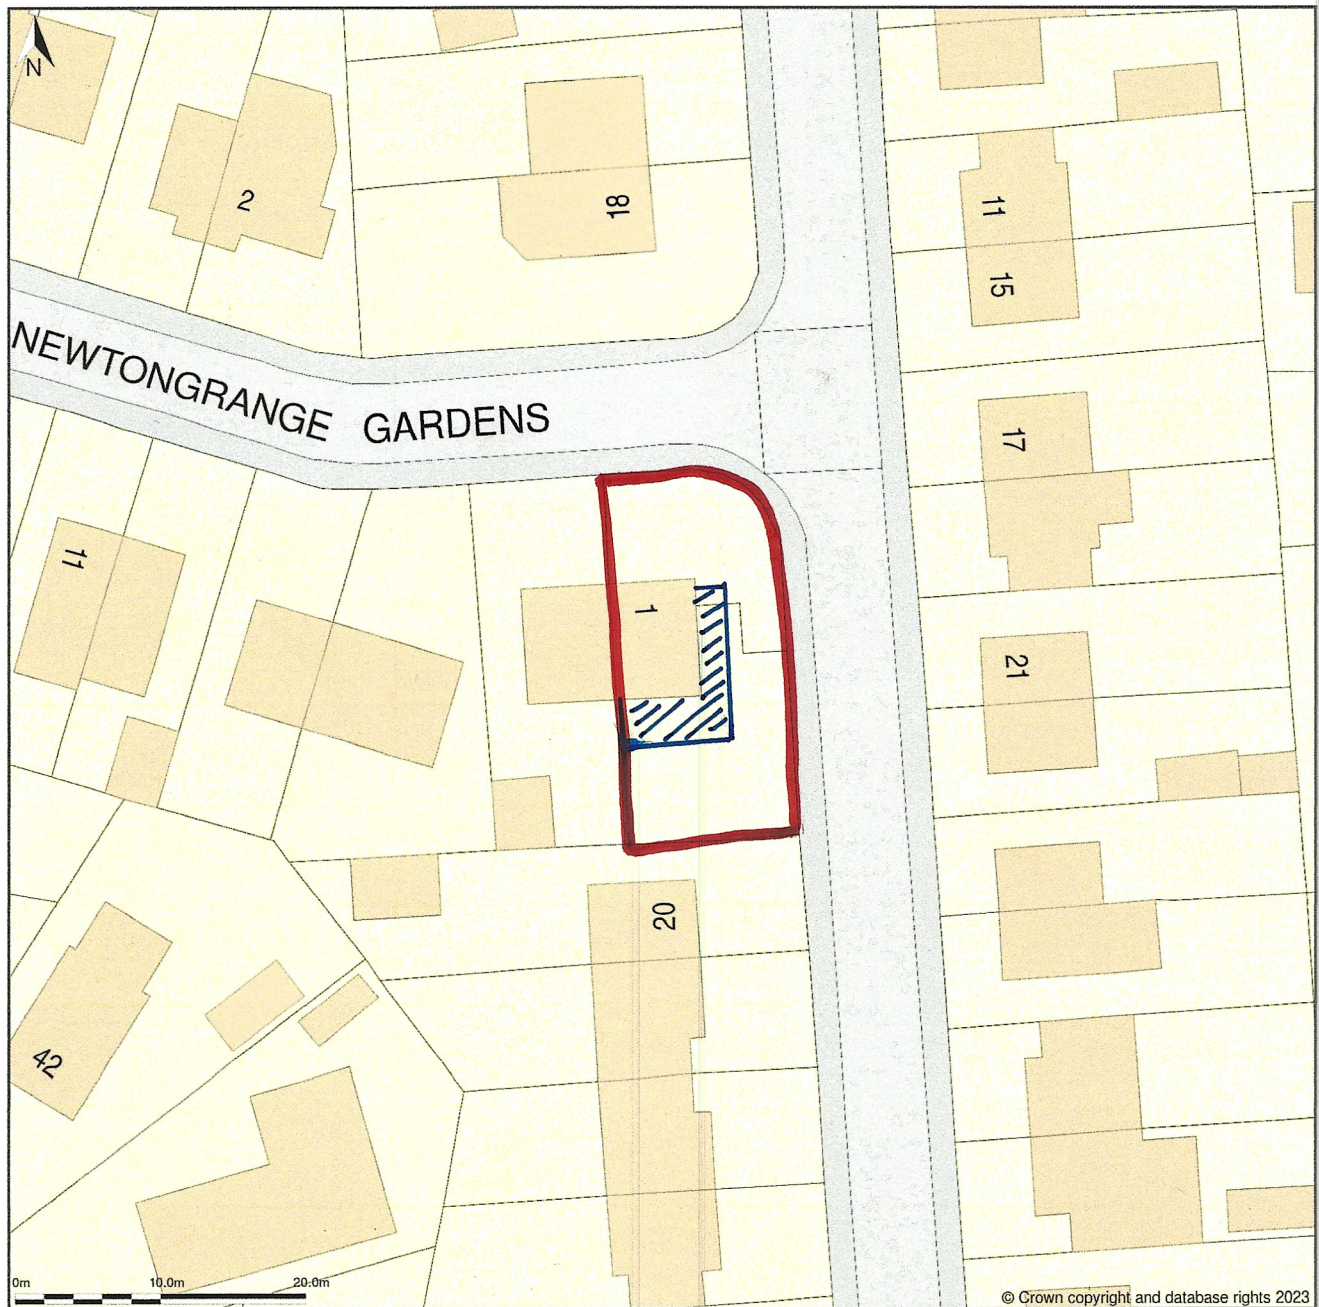

1, Newtongrange Gardens, Glasgow, Glasgow City, G32 8ES

Site Plan (also called a Block Plan) shows area bounded by: 264608.09, 662944.92 264698.09, 663034.92 (at a scale of 1:500), OSGridRef: NS64656298. The representation of a road, track or path is no evidence of a right of way. The representation of features as lines is no evidence of a property boundary.

Produced on 13th Oct 2023 from the Ordnance Survey National Geographic Database and incorporating surveyed revision available at this date. Reproduction in whole or part is prohibited without the prior permission of Ordnance Survey. © Crown copyright 2023. Supplied by www.buyaplan.co.uk a licensed Ordnance Survey partner (100053143). Unique plan reference: #00853889-D9553E.