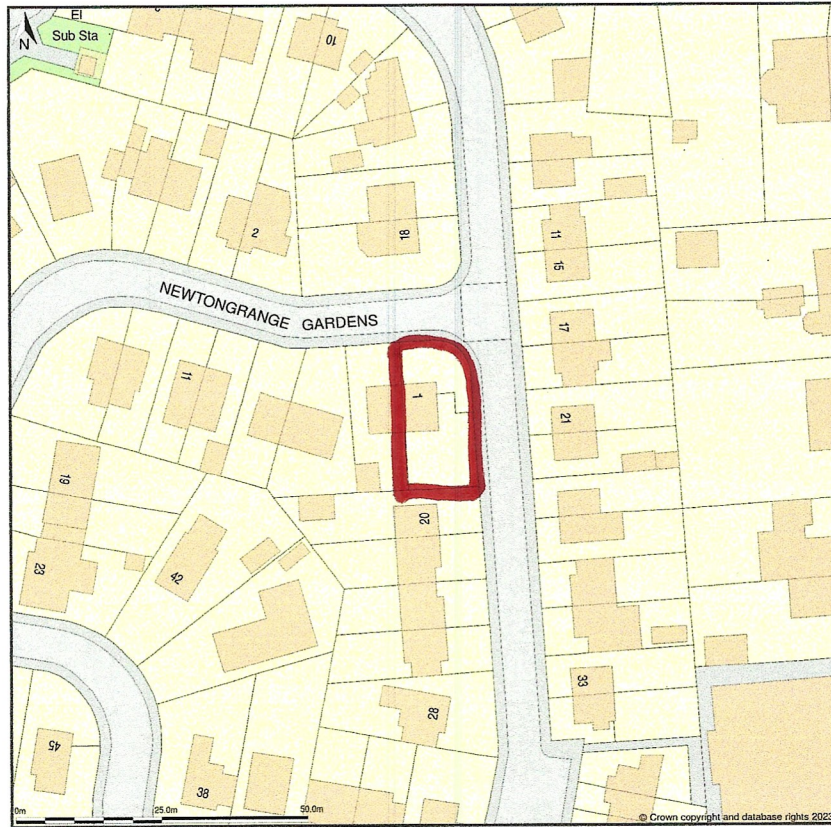

1, Newtongrange Gardens, Glasgow, Glasgow City, G32 8ES

Location Plan shows area bounded by: 264582.33, 662919.22 264723.75, 663060.64 (at a scale of 1:1250), OSGridRef: NS64656298. The representation of a road, track or path is no evidence of a right of way. The representation of features as lines is no evidence of a property boundary.

Produced on 13th Oct 2023 from the Ordnance Survey National Geographic Database and incorporating surveyed revision available at this date. Reproduction in whole or part is prohibited without the prior permission of Ordnance Survey. © Crown copyright 2023. Supplied by www.buyaplan.co.uk a licensed Ordnance Survey partner (100053143). Unique plan reference: #00853890-7F2E23.