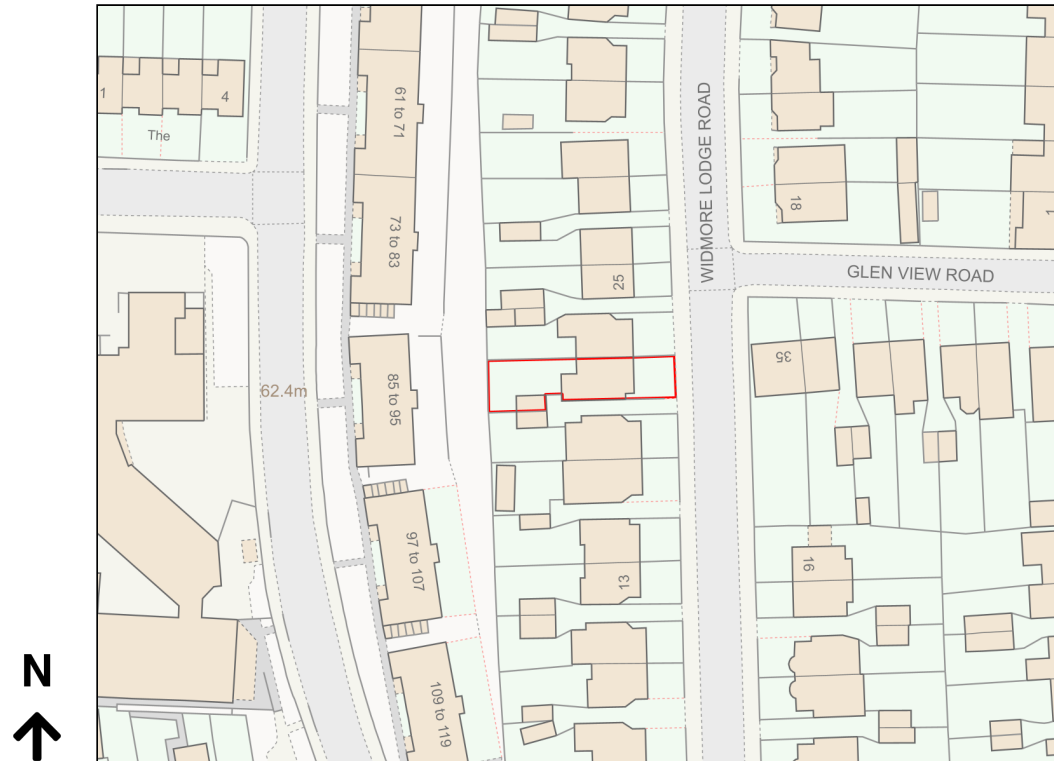

Location Plan

Site Address: 21, Widmore Lodge Road, Bickley, Bromley, BR1 2QE

Date Produced: 17-Oct-2023

Scale: 1:1250 @A4

Planning Portal Reference: PP-12519162v1