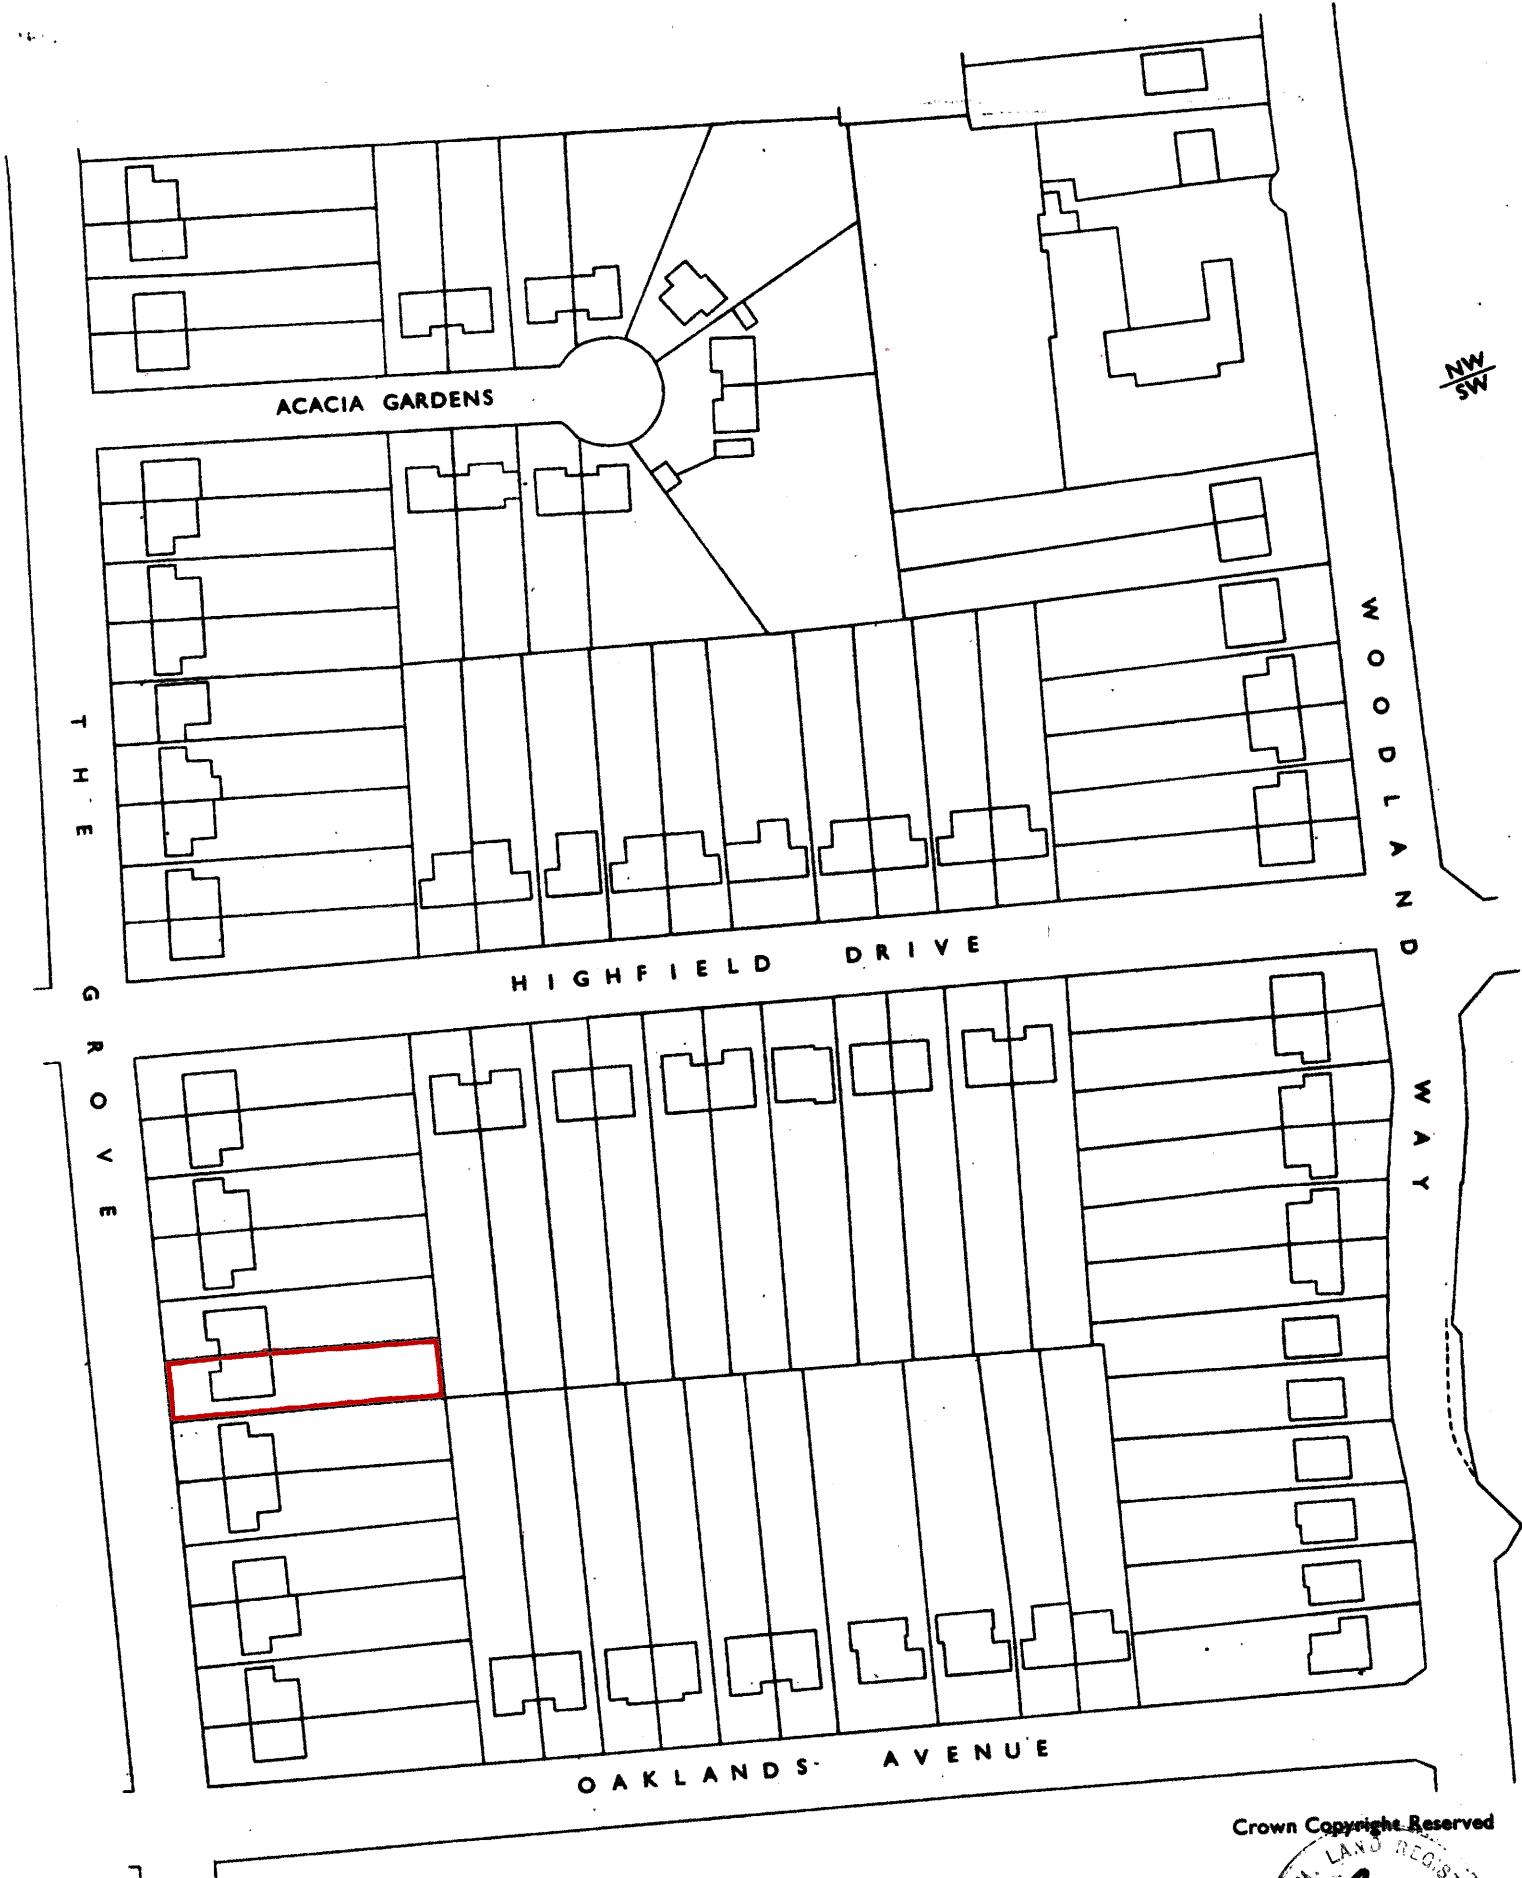

H. M. LAND REGISTRY

NATIONAL GRID PLAN TQ 3865 SECTION J
(KENT)

Scale 1/1250

BECKENHAM PARISH

Crown Copyright Reserved

Filed Plan of Title No. **K 143273**

This is a copy of the title plan on 21 OCT 2023 at 09:43:44. This copy does not take account of any application made after that time even if still pending in HM Land Registry when this copy was issued.

This copy is not an 'Official Copy' of the title plan. An official copy of the title plan is admissible in evidence in a court to the same extent as the original. A person is entitled to be indemnified by the registrar if he or she suffers loss by reason of a mistake in an official copy. If you want to obtain an official copy, the HM Land Registry web site explains how to do this.

HM Land Registry endeavours to maintain high quality and scale accuracy of title plan images. The quality and accuracy of any print will depend on your printer, your computer and its print settings. This title plan shows the general position, not the exact line, of the boundaries. It may be subject to distortions in scale. Measurements scaled from this plan may not match measurements between the same points on the ground.