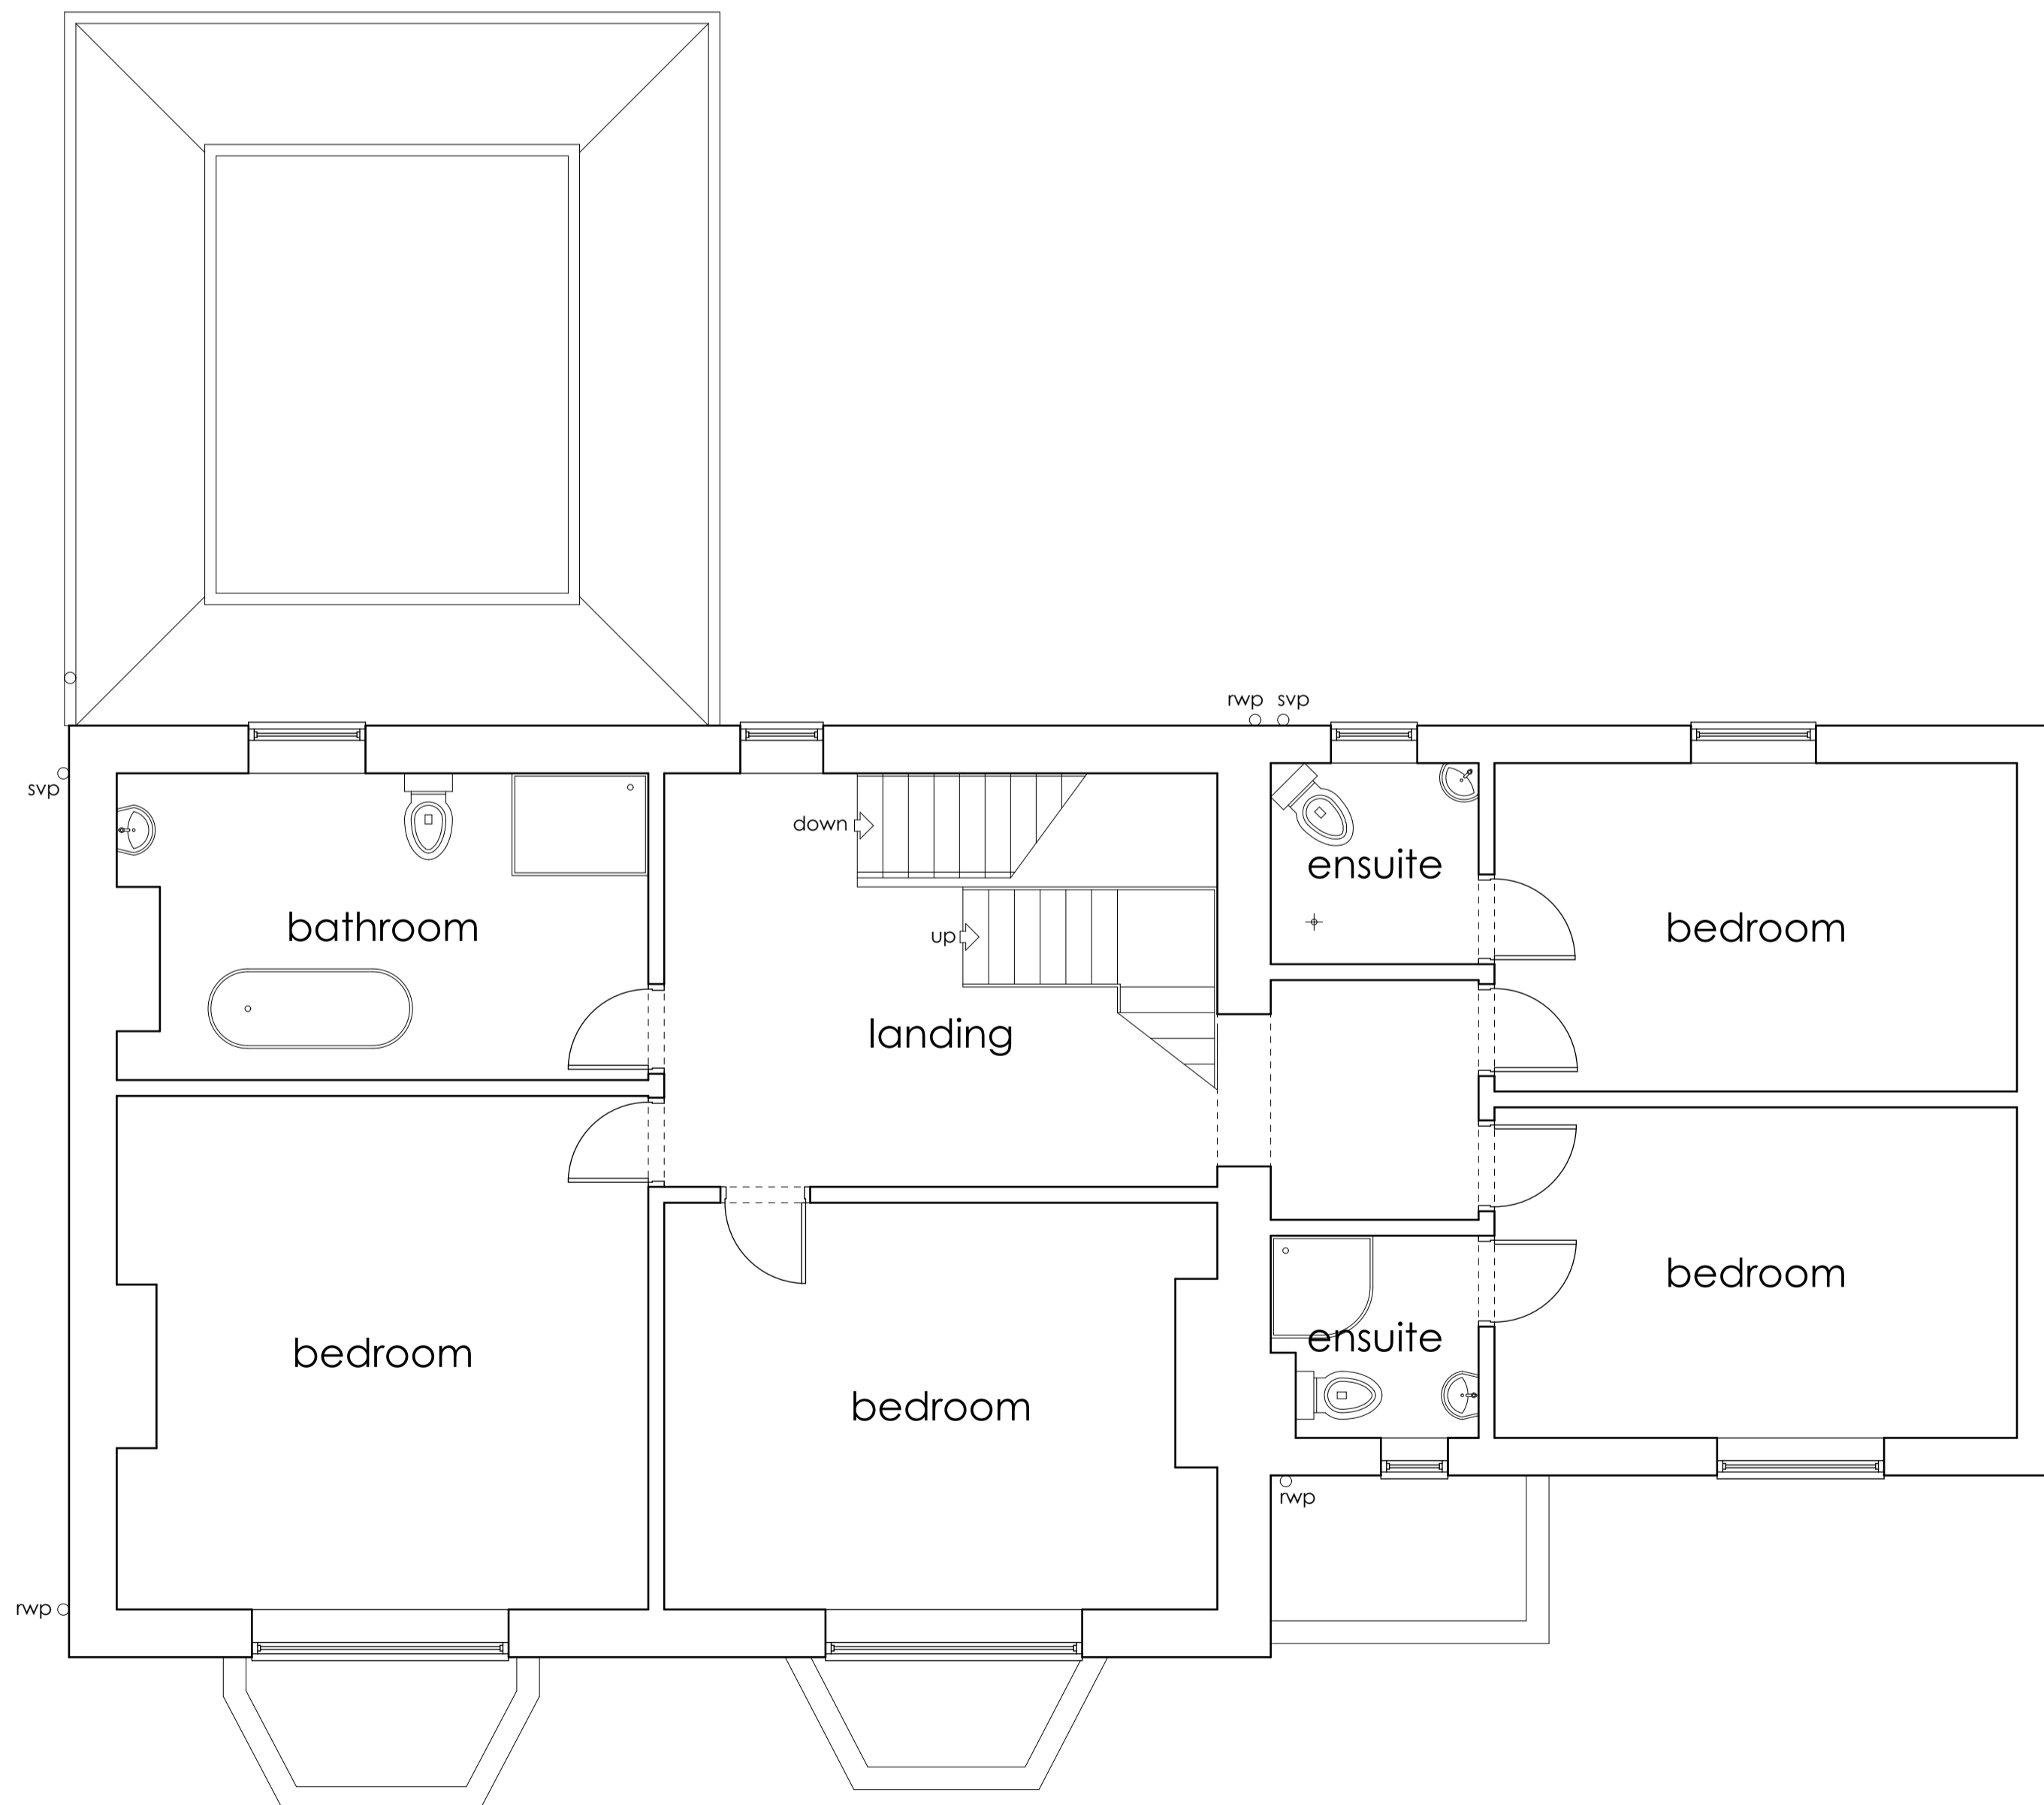

REAR ELEVATION

SIDE ELEVATION

FIRST FLOOR PLAN

m ward architectural
drawing services
94 Ferrybridge Road, Castleford, West Yorks, WF10 4JR
tel. 01977 513891 e mail mwardarchitect@aol.com
First Floor Plan as existing at 103
Pontefract Road, Ackworth, WF7
7EL Mr & Mrs Richard Coulson.
date AUG 2023 scales 1:50 1:100 (@ A1) dwg. no. 3043.02