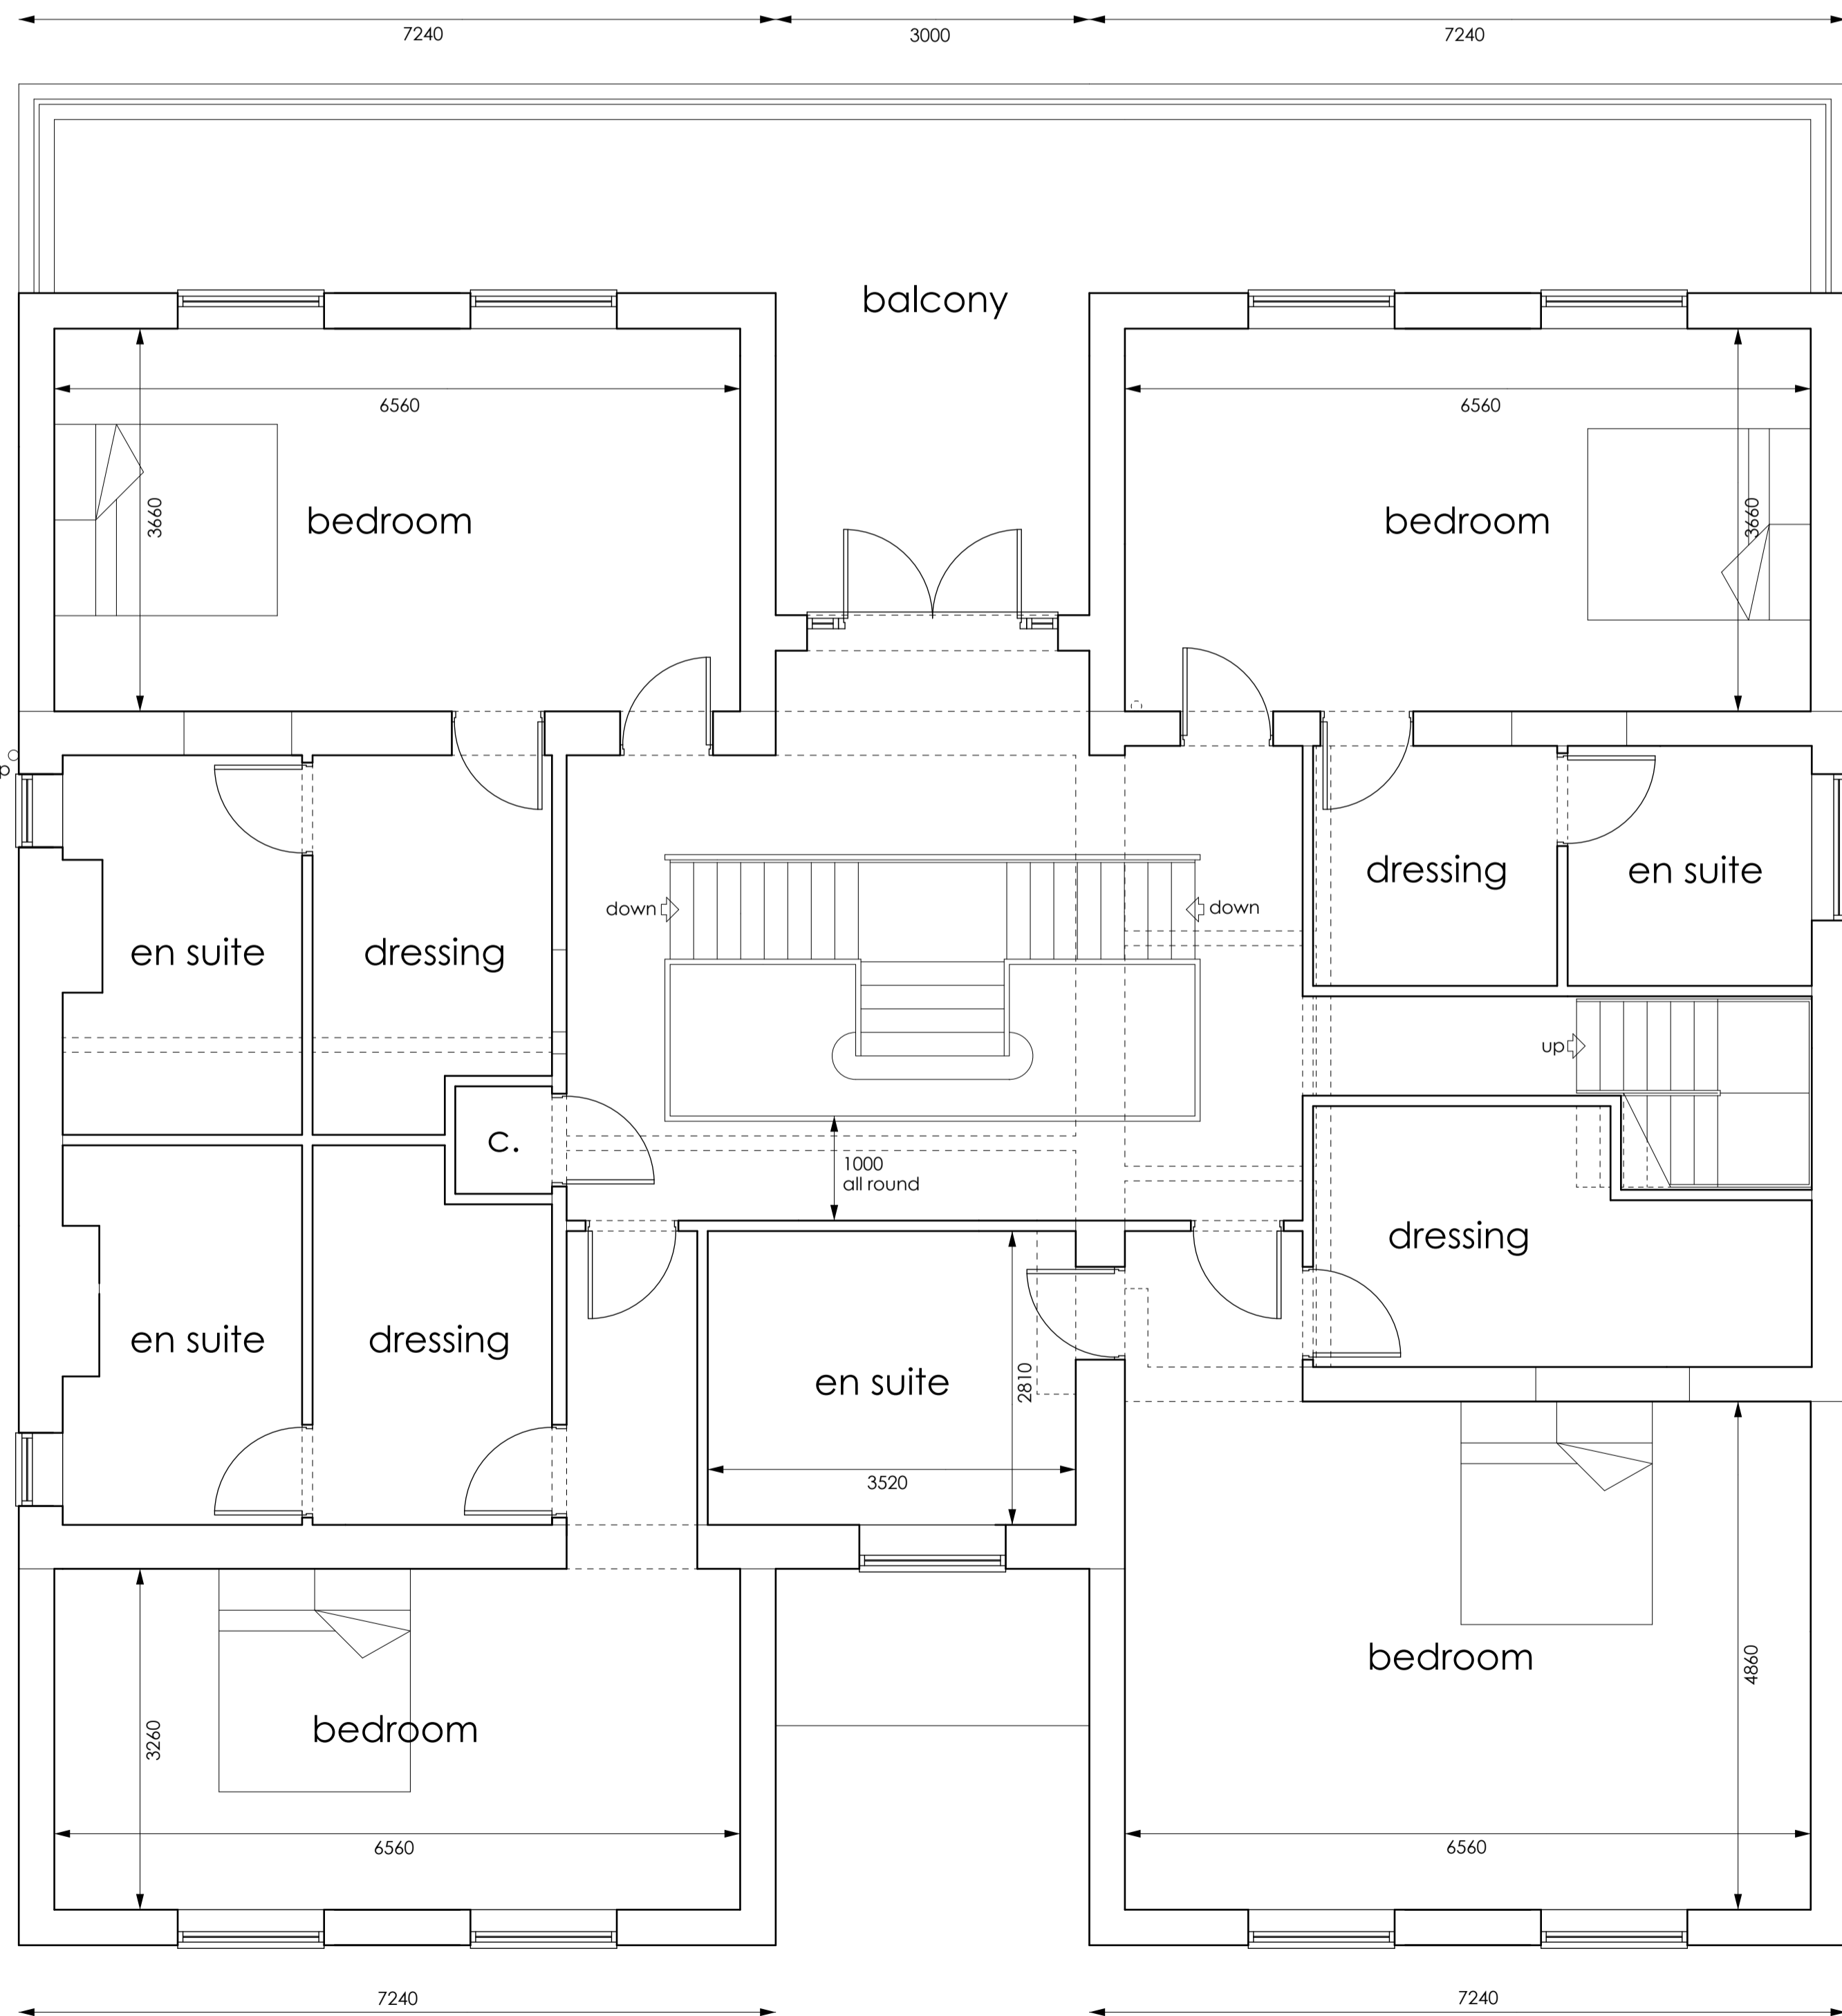

REAR ELEVATION

SIDE ELEVATION

FIRST FLOOR PLAN

**m ward architectural
drawing services**
 94 Ferrybridge Road, Castleford, West Yorks, WF10 4JR
 tel. 01977 513891 e mail mwardarchitect@aol.com
 First Floor Plan as proposed at 103
 Pontefract Road, Ackworth, WF7
 7EL Mr & Mrs Richard Coulson.
 date AUG 2023 scales 1:50 1:100 (@ A1) dwg. no. 3043.05