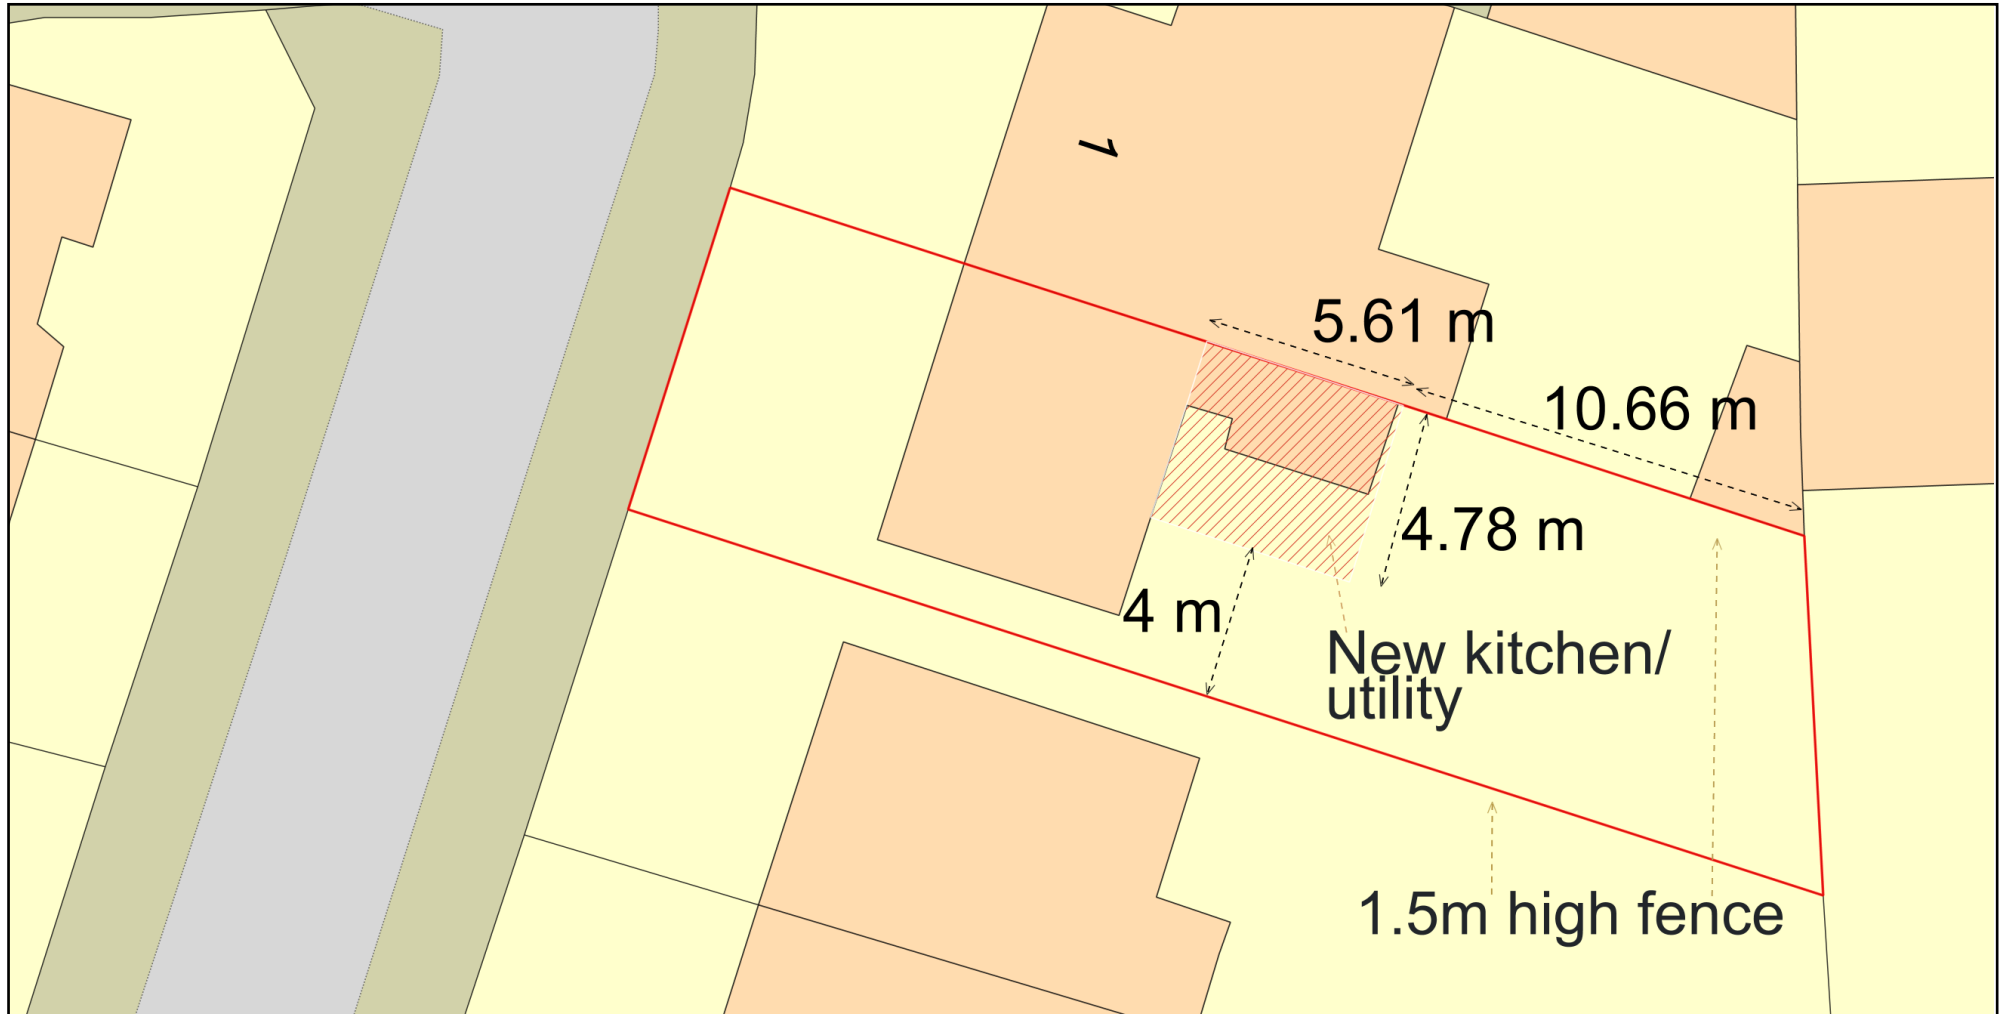

# Block Plan - 3 Lime Road, BS15 3AR

Plan Produced for: Rhys Goddard

Date Produced: 28 Oct 2023

Plan Reference Number: TQRQM23301075721986

Scale: 1:200 @ A4

© Crown copyright and database rights 2023 OS 100042766