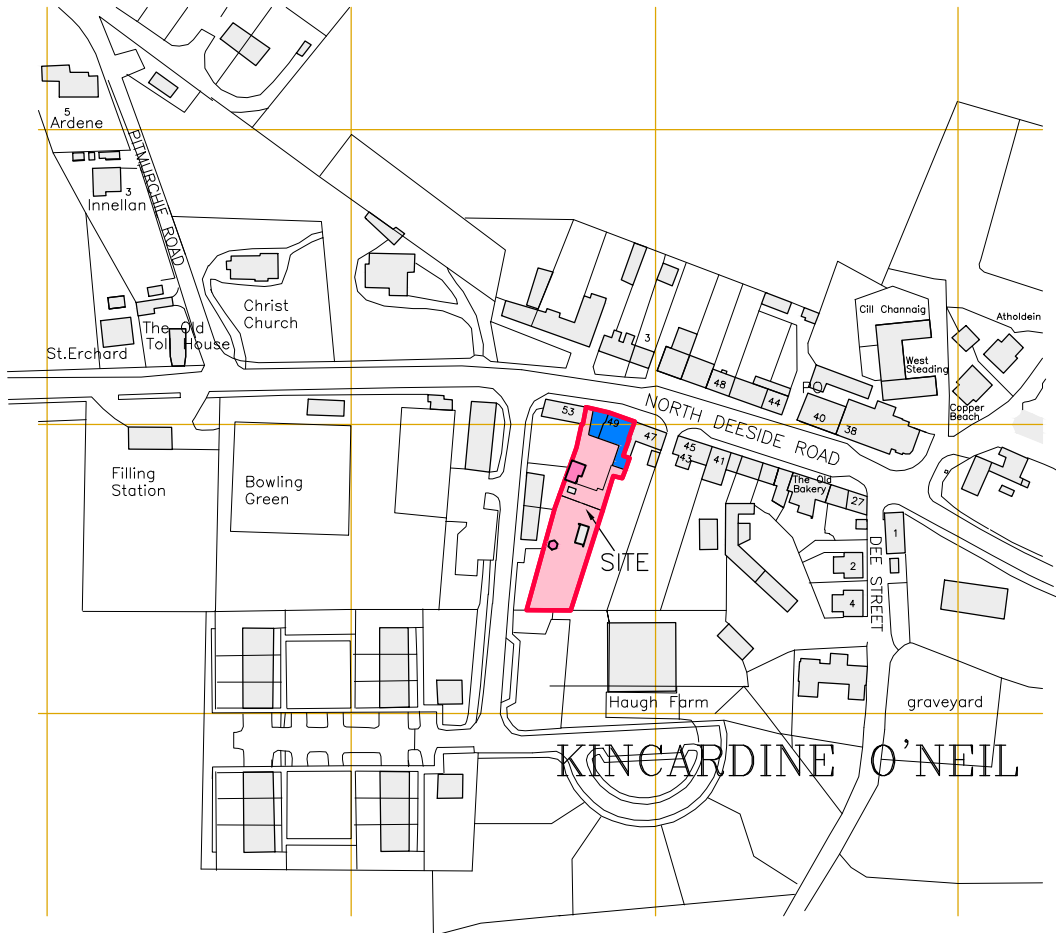

NORTH

10 0 50 100 150
SCALE IN METRES (SCALE = 1:2500)

RONALD HAY M.B.I.A.T. ARCHITECTURAL DESIGN AUCHINTARF BRIDGEVIEW ROAD ABOYNE ABERDEENSHIRE AB34 5HB tel.013398-86170	PLANNING APPLICATION FOR: RETROSPECTIVE PLANNING APPLICATION FOR BBQ CABIN & CHANGE OF USE OF EXISTING BUILDING TO HOLIDAY CABIN AT 49 NORTH DEESIDE ROAD KINCARDINE O'NEIL ABERDEENSHIRE FOR MR CRAIGHOUSE PROPERTIES		
	scale 1:2500	date OCT.23	drawn R HAY