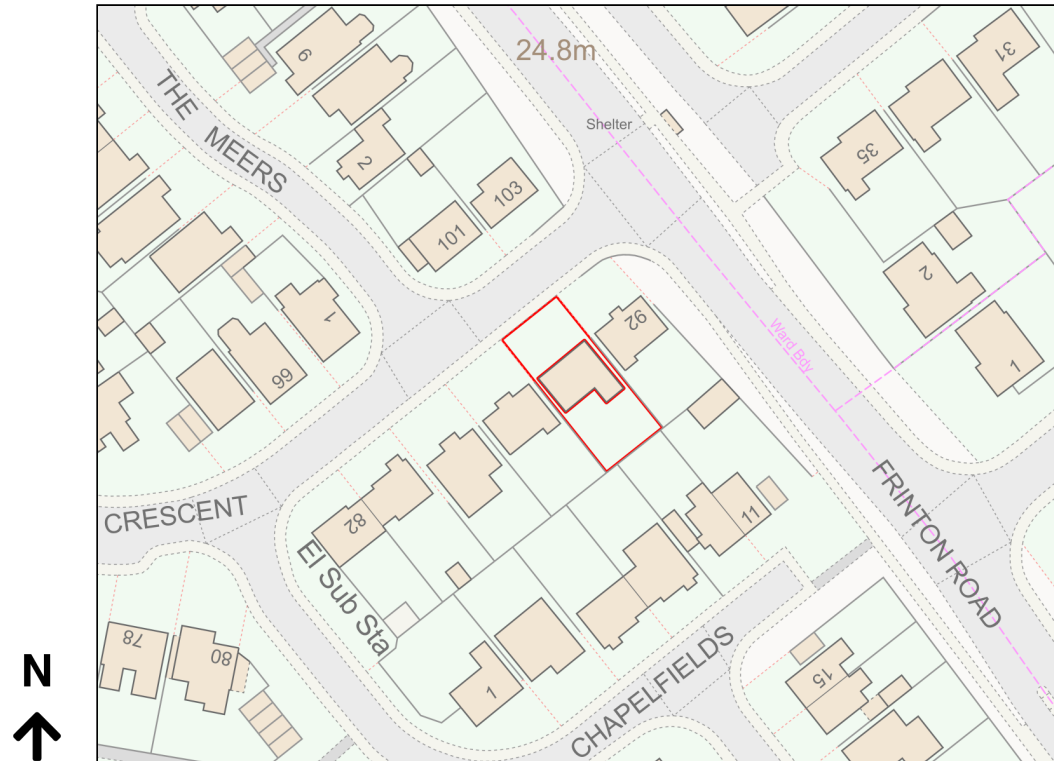

Location Plan

Site Address: 90, Laburnum Crescent, Kirby Cross, CO13 0RH

Date Produced: 14-Oct-2023

Scale: 1:1250 @A4

Planning Portal Reference: PP-12528420v1