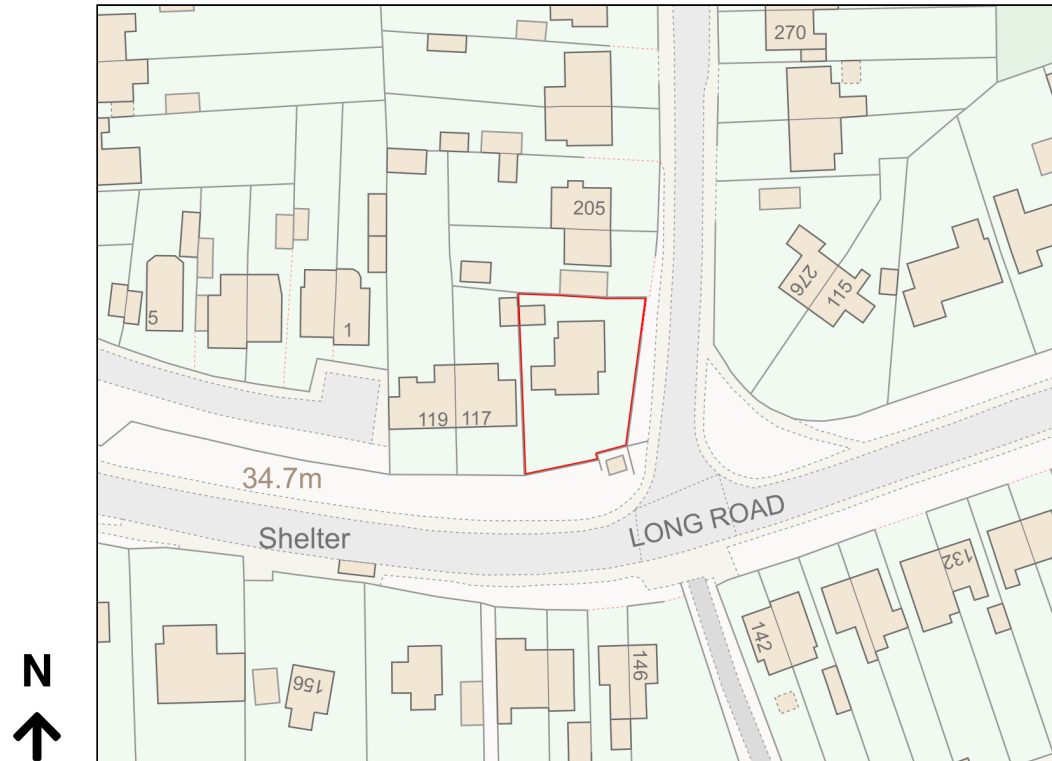

Location Plan

Site Address: 209, Colchester Road, Lawford, CO11 2BU

Date Produced: 20-Oct-2023

Scale: 1:1250 @A4

Planning Portal Reference: PP-12500190v1