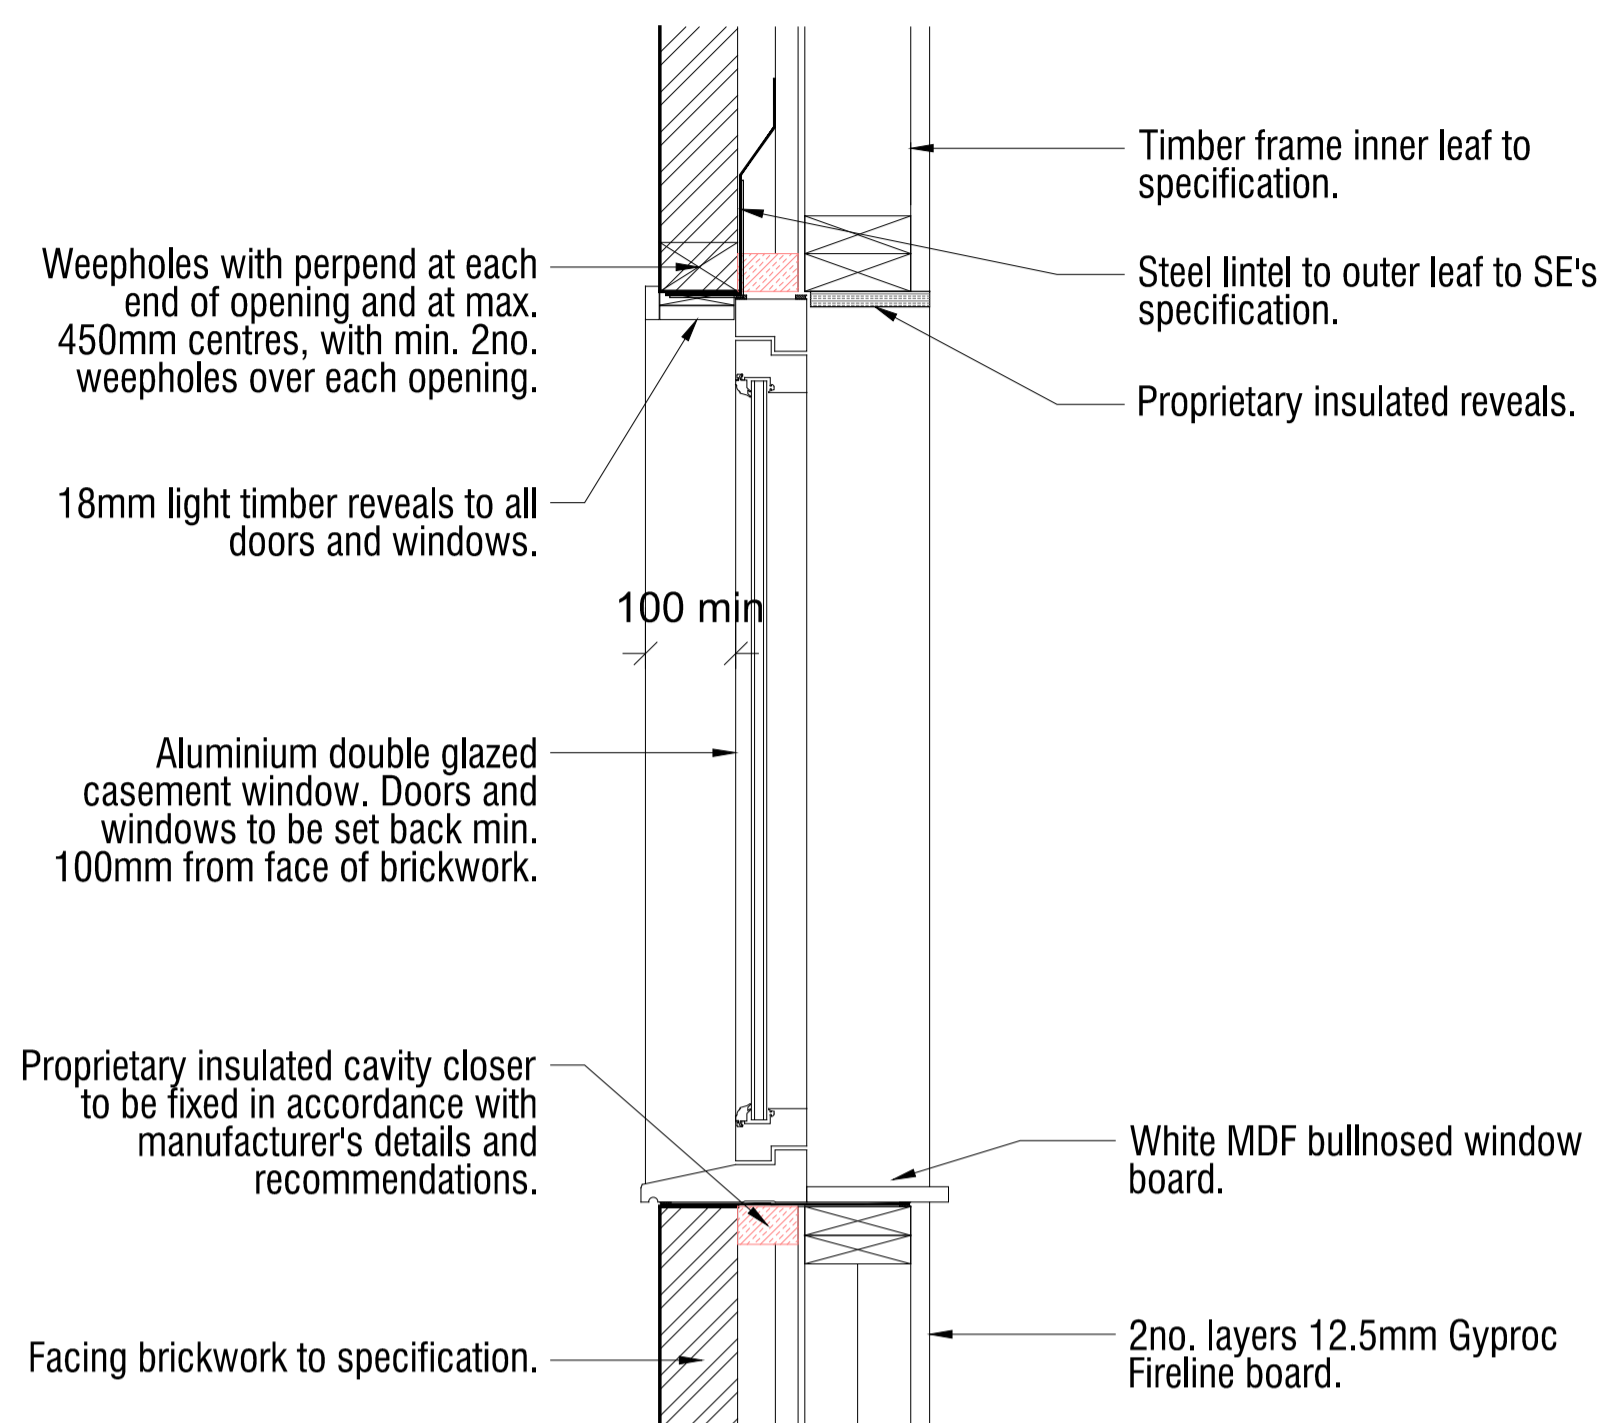

FOR COMMENT

Window Cill and Head Details | 1:10