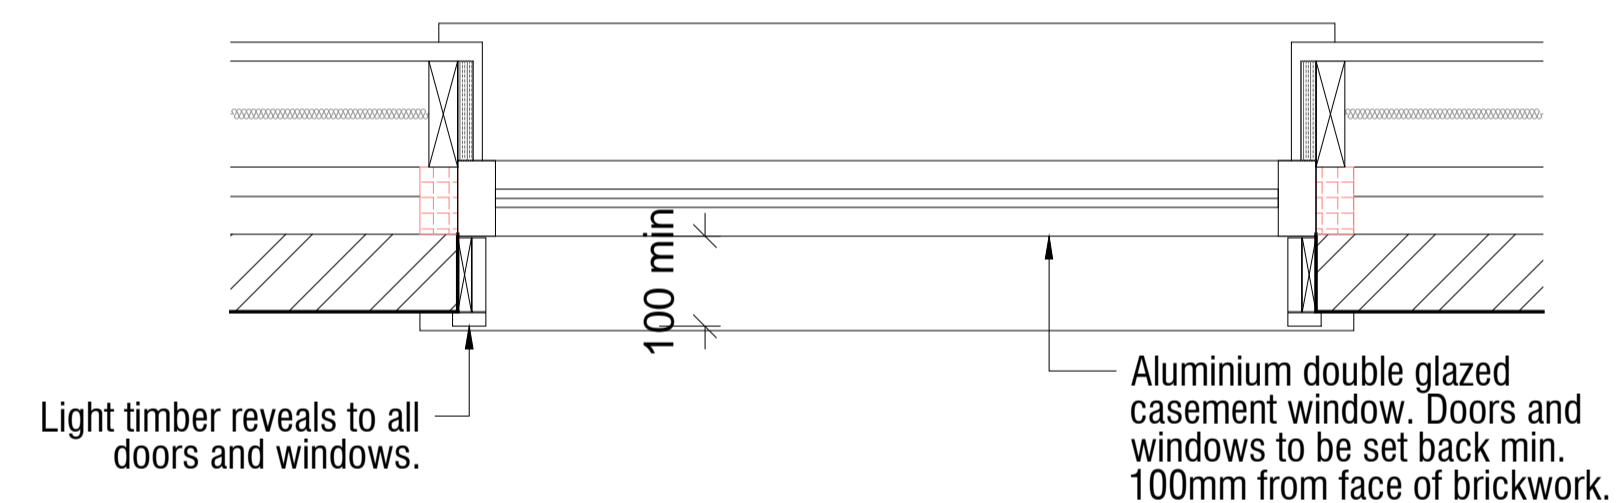

Window Jamb Detail | 1:10