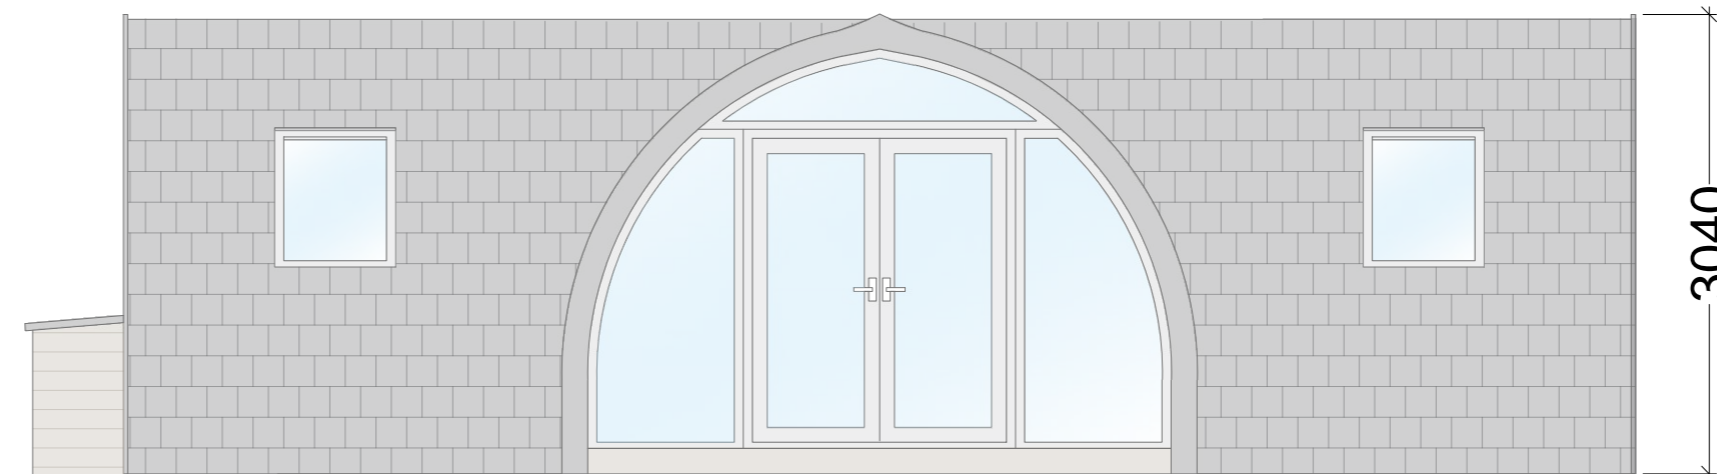

END ELEVATION

FRONT ELEVATION

END ELEVATION

REAR ELEVATION

Date	Description	Rev	By

**Revision Description**

LOCATION PLAN 1:7500

**Project:**  
 Proposed Glamping Site - For Maxwell Northage  
 Nursery Gardens, Newstead Abbey Park, Station  
 Avenue, Newstead, NG15 8GE

**Drawing Title:**  
 POD PLAN AND ELEVATIONS

**Drawing Number:**  
**230522-01-05**

**Revision:** -  
**Date:** 13.06.2023  
**Scale:** 1:50 @ A2  
**Drawn By:** TA  
**CAD Dwg File:** -  
**Checked By:** XD